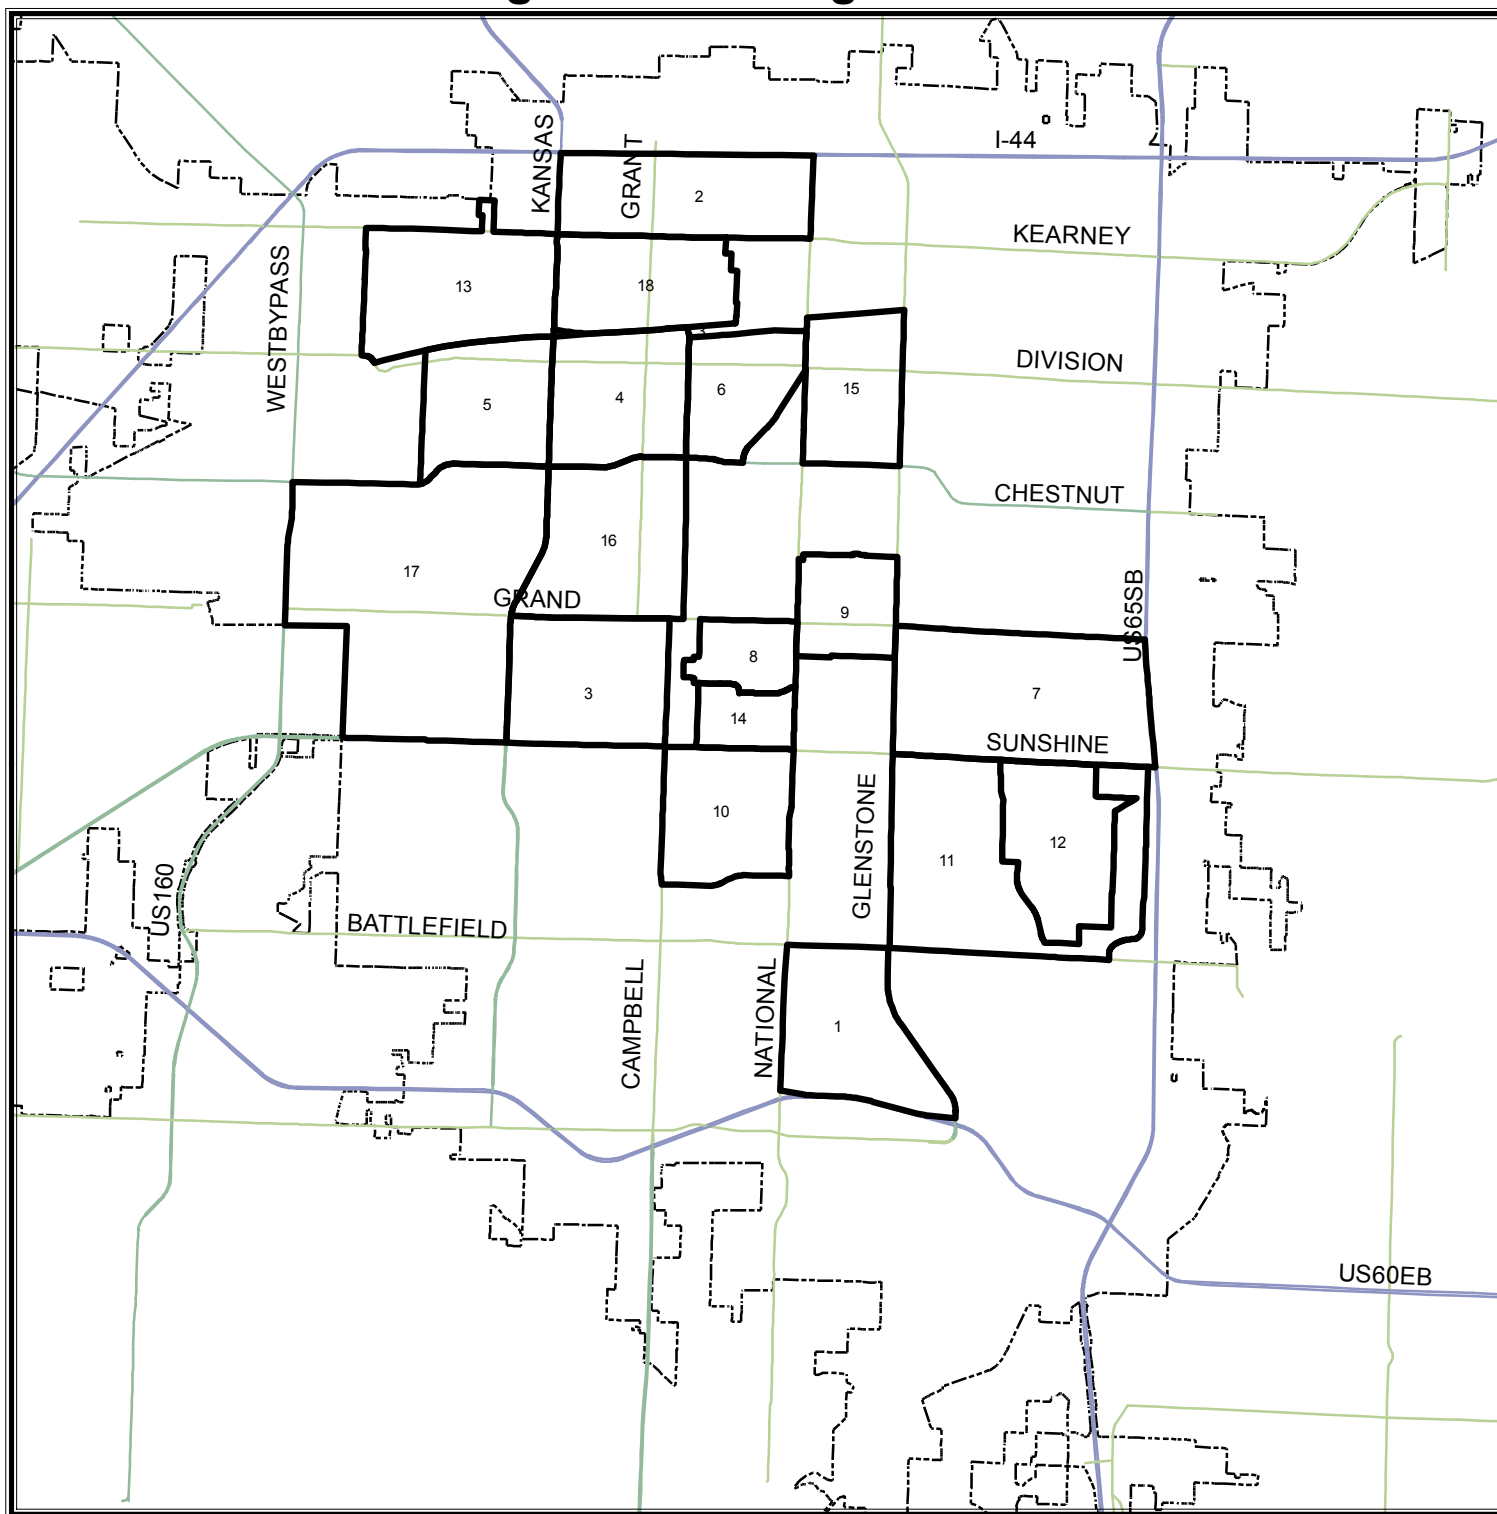

Springfield, Missouri Neighborhood Organizations

1 Bradford Park Neighborhood Association	10 Seminole Holland Neighborhood Association
2 Doling Neighborhood Association	11 Southeast Springfield Neighborhood Association
3 Fasnicht Neighborhood Association	12 Southern Hills Neighborhood Association
4 Grant Beach Neighborhood Betterment Association	13 Tom Watkins Neighborhood Association
5 Heart of the Westside Neighborhood Watch Association	14 University Heights Neighborhood Association
6 Mid-Town Neighborhood Association	15 Weller Neighborhood Association
7 Oak Grove Neighborhood Association	16 West Central Neighborhood Alliance
8 Phelps Neighborhood Association	17 Westside Community Betterment Association
9 Rountree Neighborhood Association	18 Woodland Heights Neighborhood Association

Neighborhood Organization Boundaries
City Limits

Department of Planning and Development
City of Springfield, Missouri