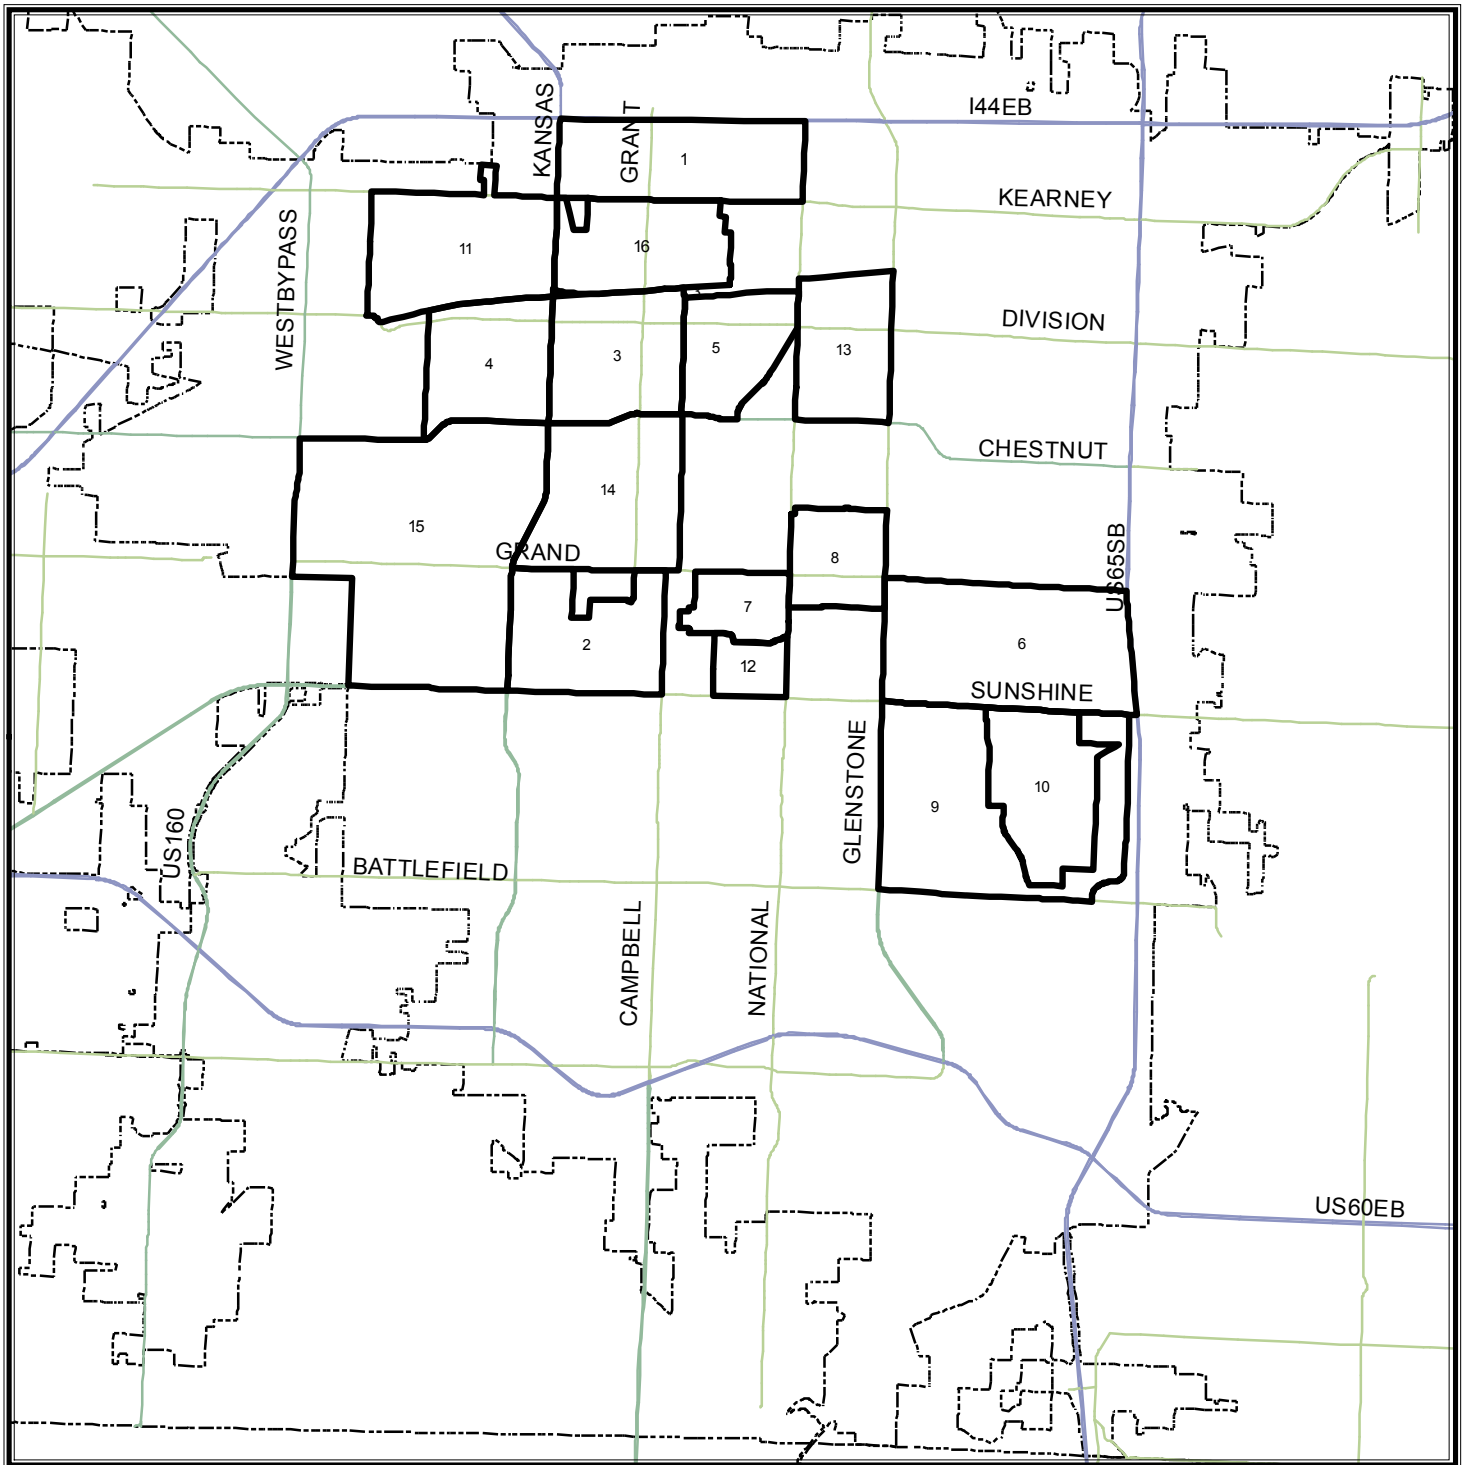

Springfield, Missouri Neighborhood Organizations

1 Doling Neighborhood Association	9 Southeast Springfield Neighborhood Association
2 Fassnight Neighborhood Association	10 Southern Hills Neighborhood Association
3 Grant Beach Neighborhood Betterment Association	11 Tom Watkins Neighborhood Association
4 Heart of the Westside Neighborhood Watch Association	12 University Heights Neighborhood Association
5 Mid-Town Neighborhood Association	13 Weller Neighborhood Association
6 Oak Grove Neighborhood Association	14 West Central Neighborhood Alliance
7 Phelps Neighborhood Association	15 Westside Community Betterment Association
8 Rountree Neighborhood Association	16 Woodland Heights Neighborhood Association

Neighborhood Organization Boundaries
City Limits