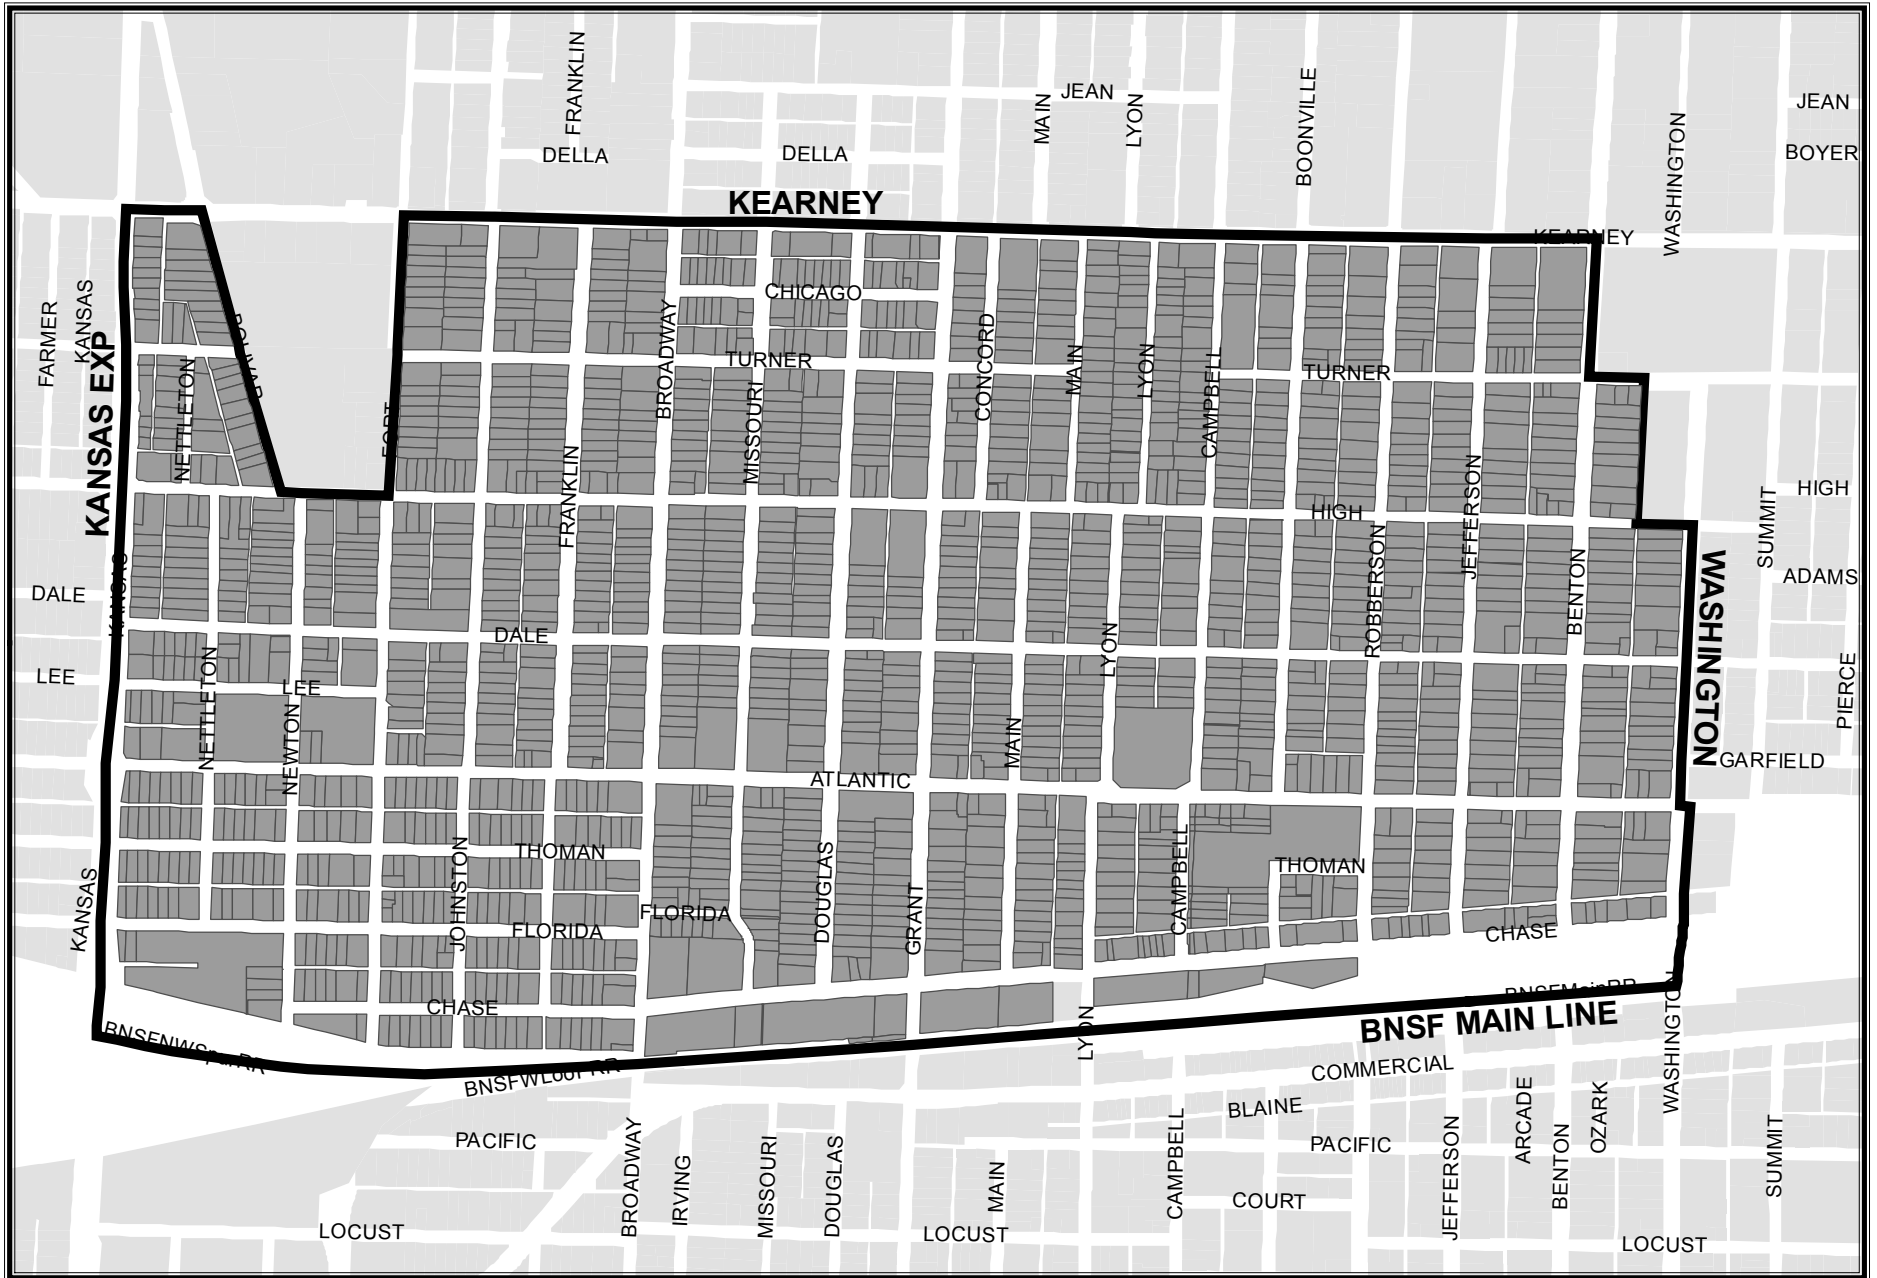

Woodland Heights Neighborhood Association

Neighborhood Organization Boundary