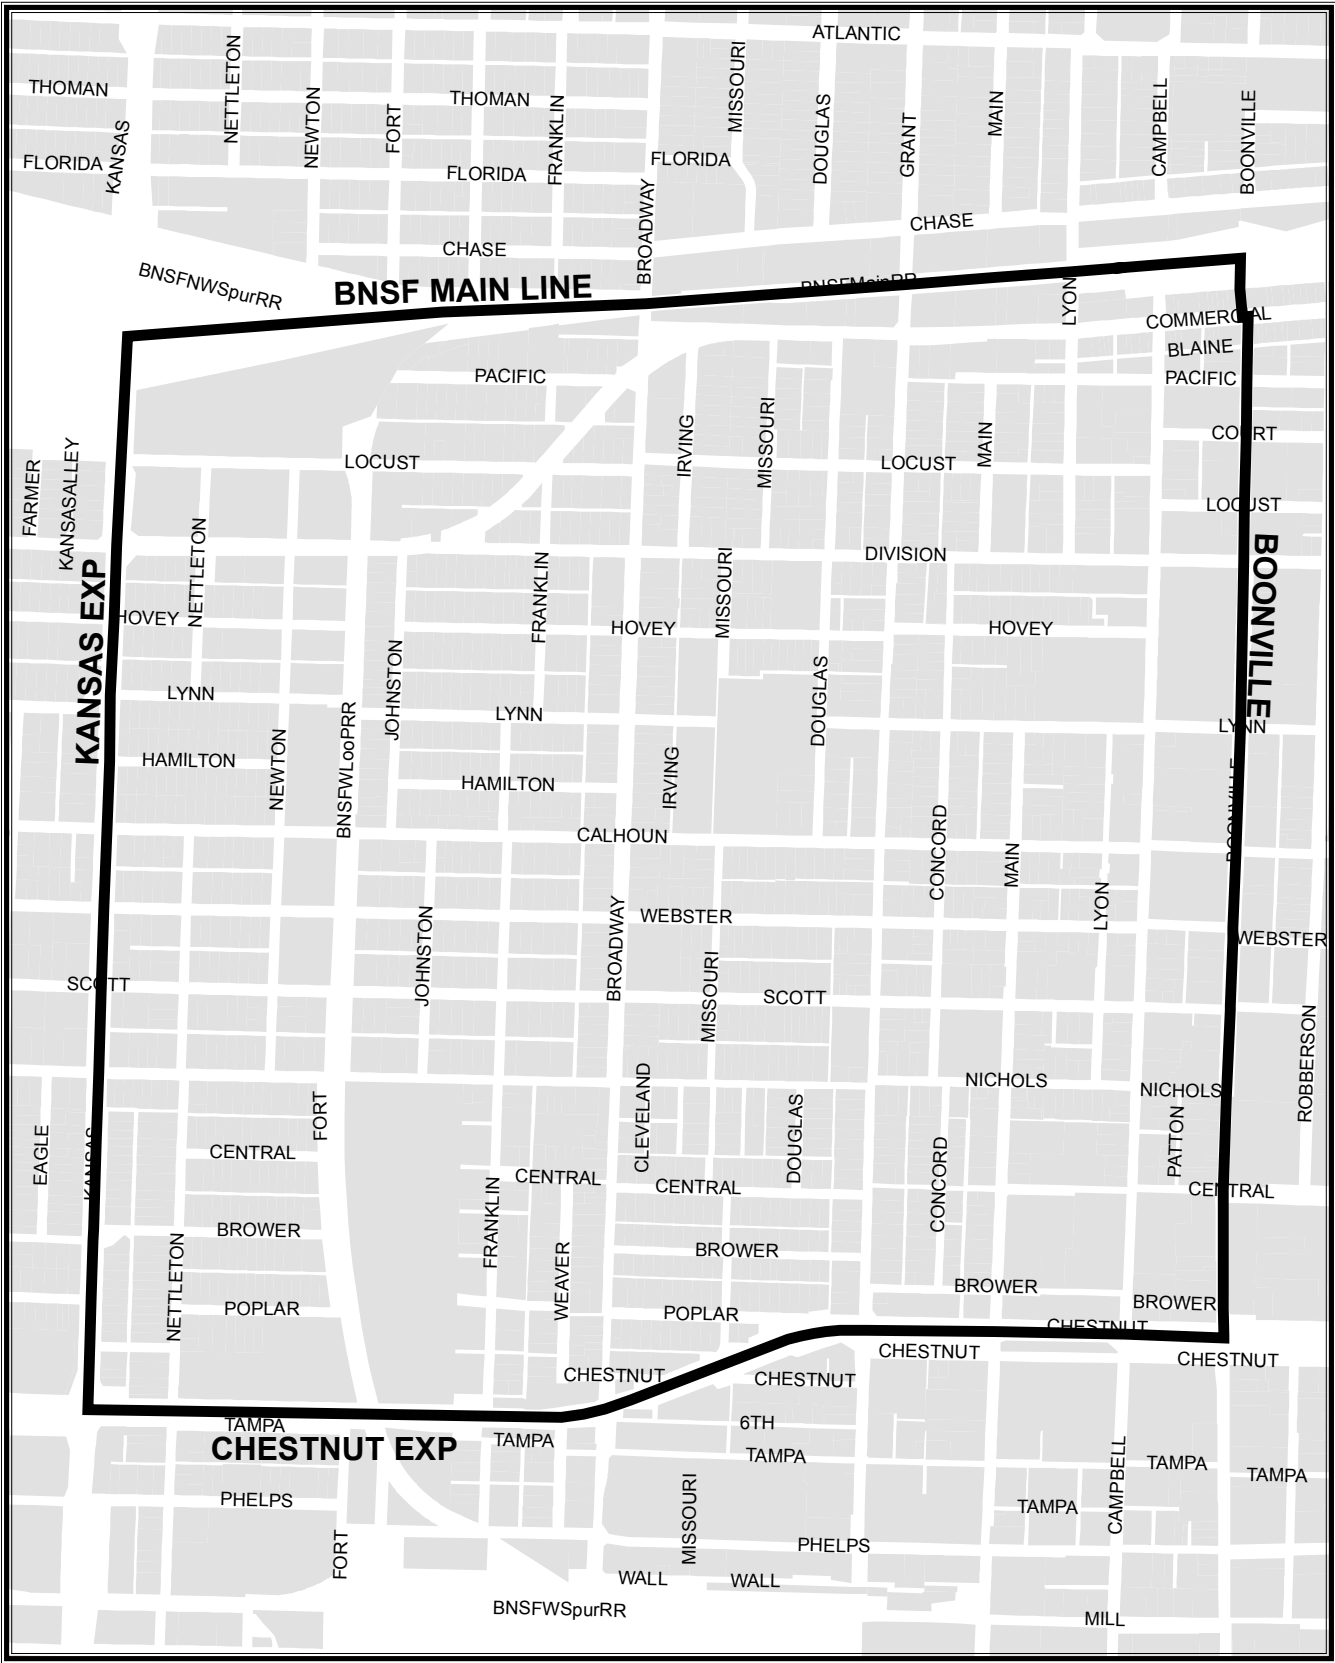

Grant Beach

Neighborhood Service Area