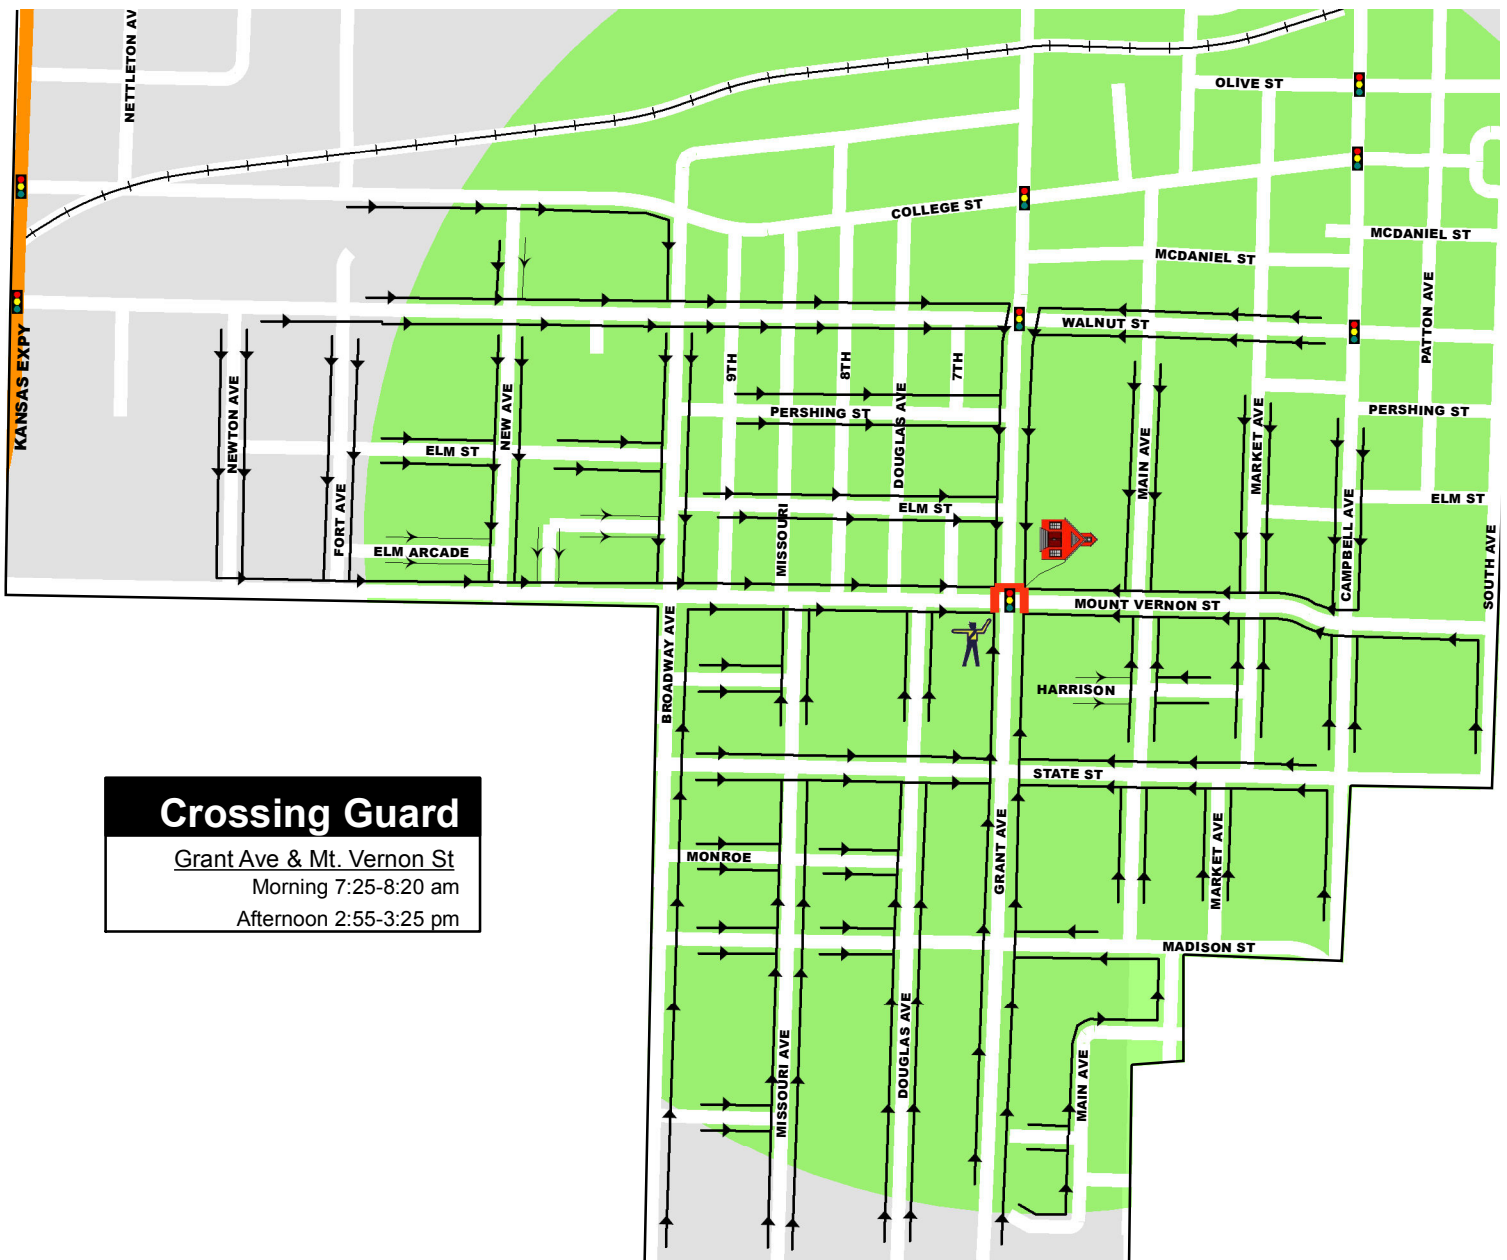

CAMPBELL ELEMENTARY

WALKING ROUTE

SCHOOL YEAR 2011-2012

Legend

	CROSSING GUARD		WALKING ROUTE W/SIDEWALK
	1/2 MILE RADIUS		WALKING ROUTE NO SIDEWALK
	SCHOOL CROSSWALK		BARRIER STREET
	SCHOOL BOUNDARY		SIGNAL

School Times

Start 8:15 am
Dismissal 3:00 pm

Crossing Guard

Grant Ave & Mt. Vernon St
Morning 7:25-8:20 am
Afternoon 2:55-3:25 pm

PREPARED BY
CITY OF SPRINGFIELD
PUBLIC WORKS
REVISED AUGUST 2011