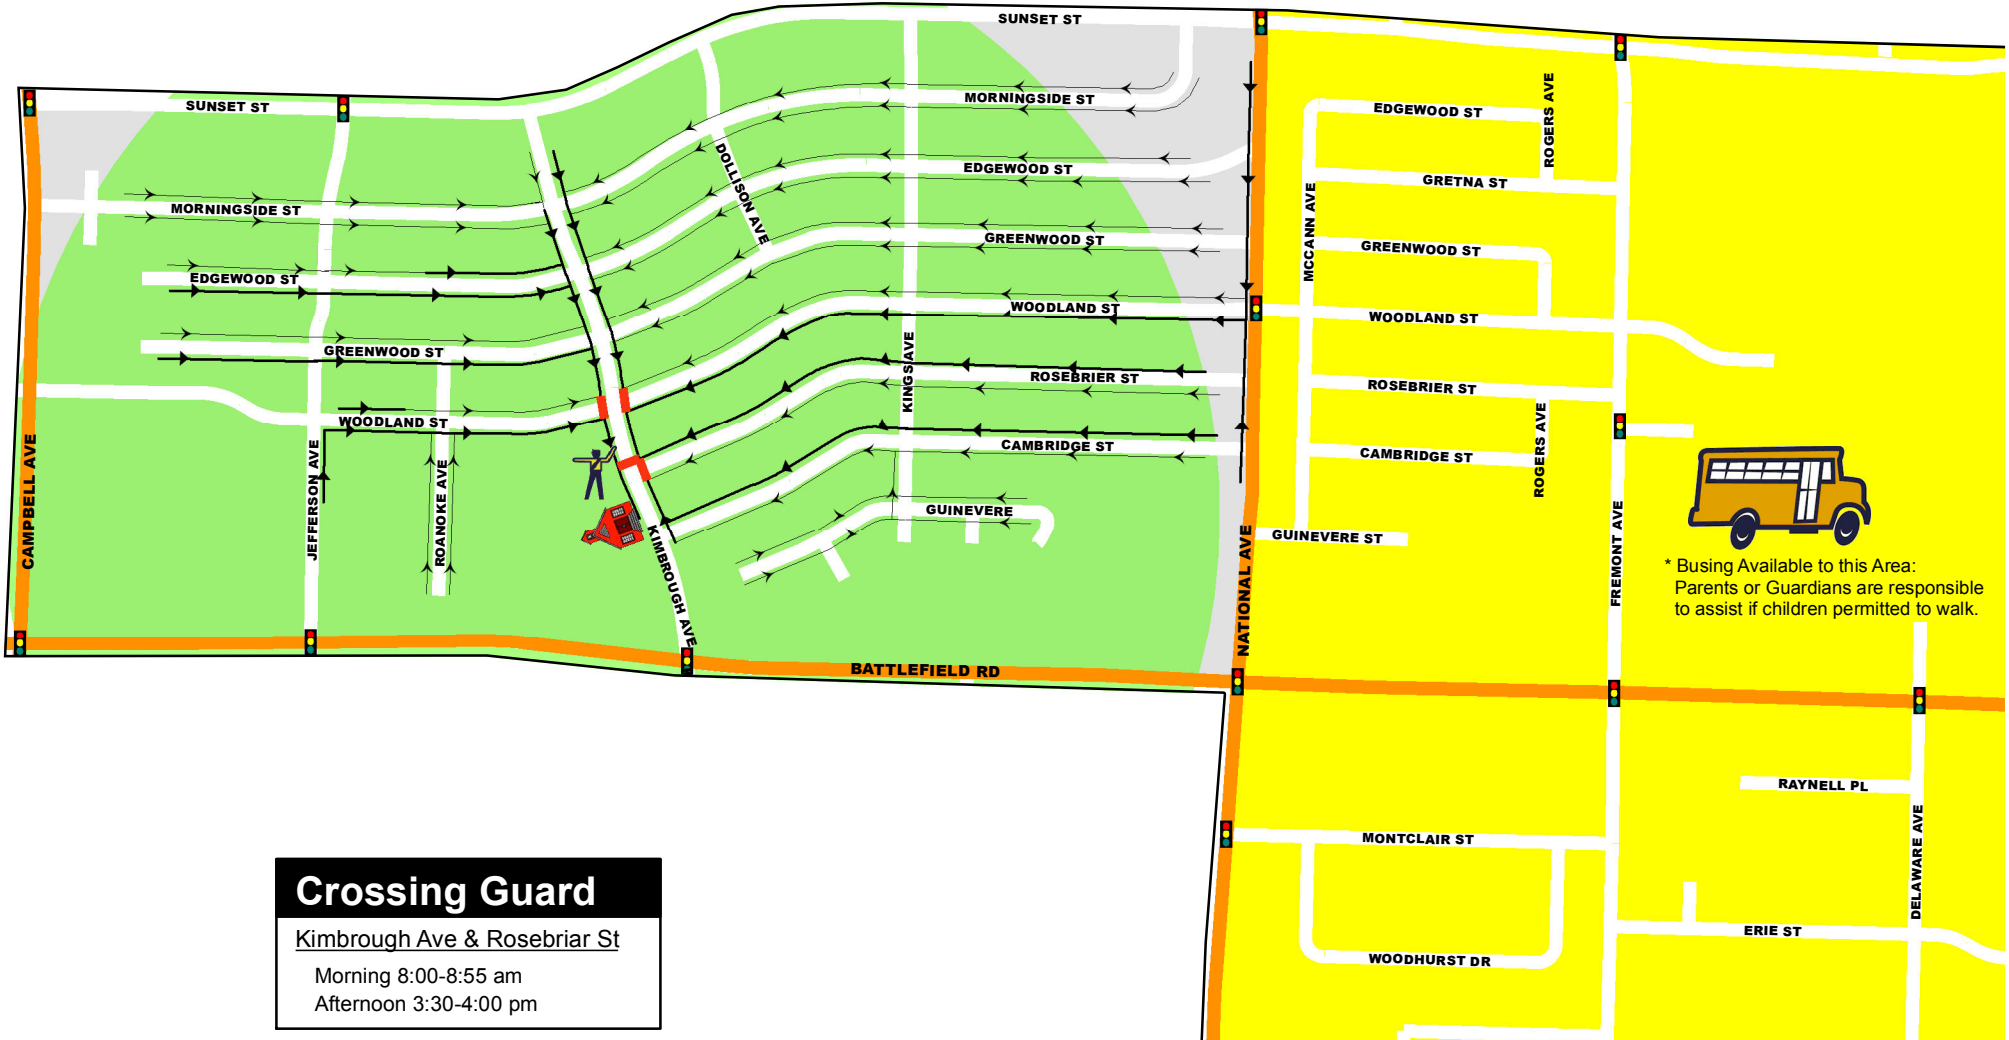

COWDEN ELEMENTARY

WALKING ROUTE *

SCHOOL YEAR 2011-2012

Legend

- | | | | |
|--|------------------|---|---------------------------|
|  | CROSSING GUARD |  | WALKING ROUTE W/SIDEWALK |
|  | 1/2 MILE RADIUS |  | WALKING ROUTE NO SIDEWALK |
|  | SCHOOL CROSSWALK |  | BARRIER STREET |
|  | SCHOOL BOUNDARY |  | SIGNAL |

School Times

Start 8:50 am
Dismissal 3:35 pm

Crossing Guard
Kimbrough Ave & Rosebriar St
 Morning 8:00-8:55 am
 Afternoon 3:30-4:00 pm

* Busing Available to this Area:
 Parents or Guardians are responsible
 to assist if children permitted to walk.