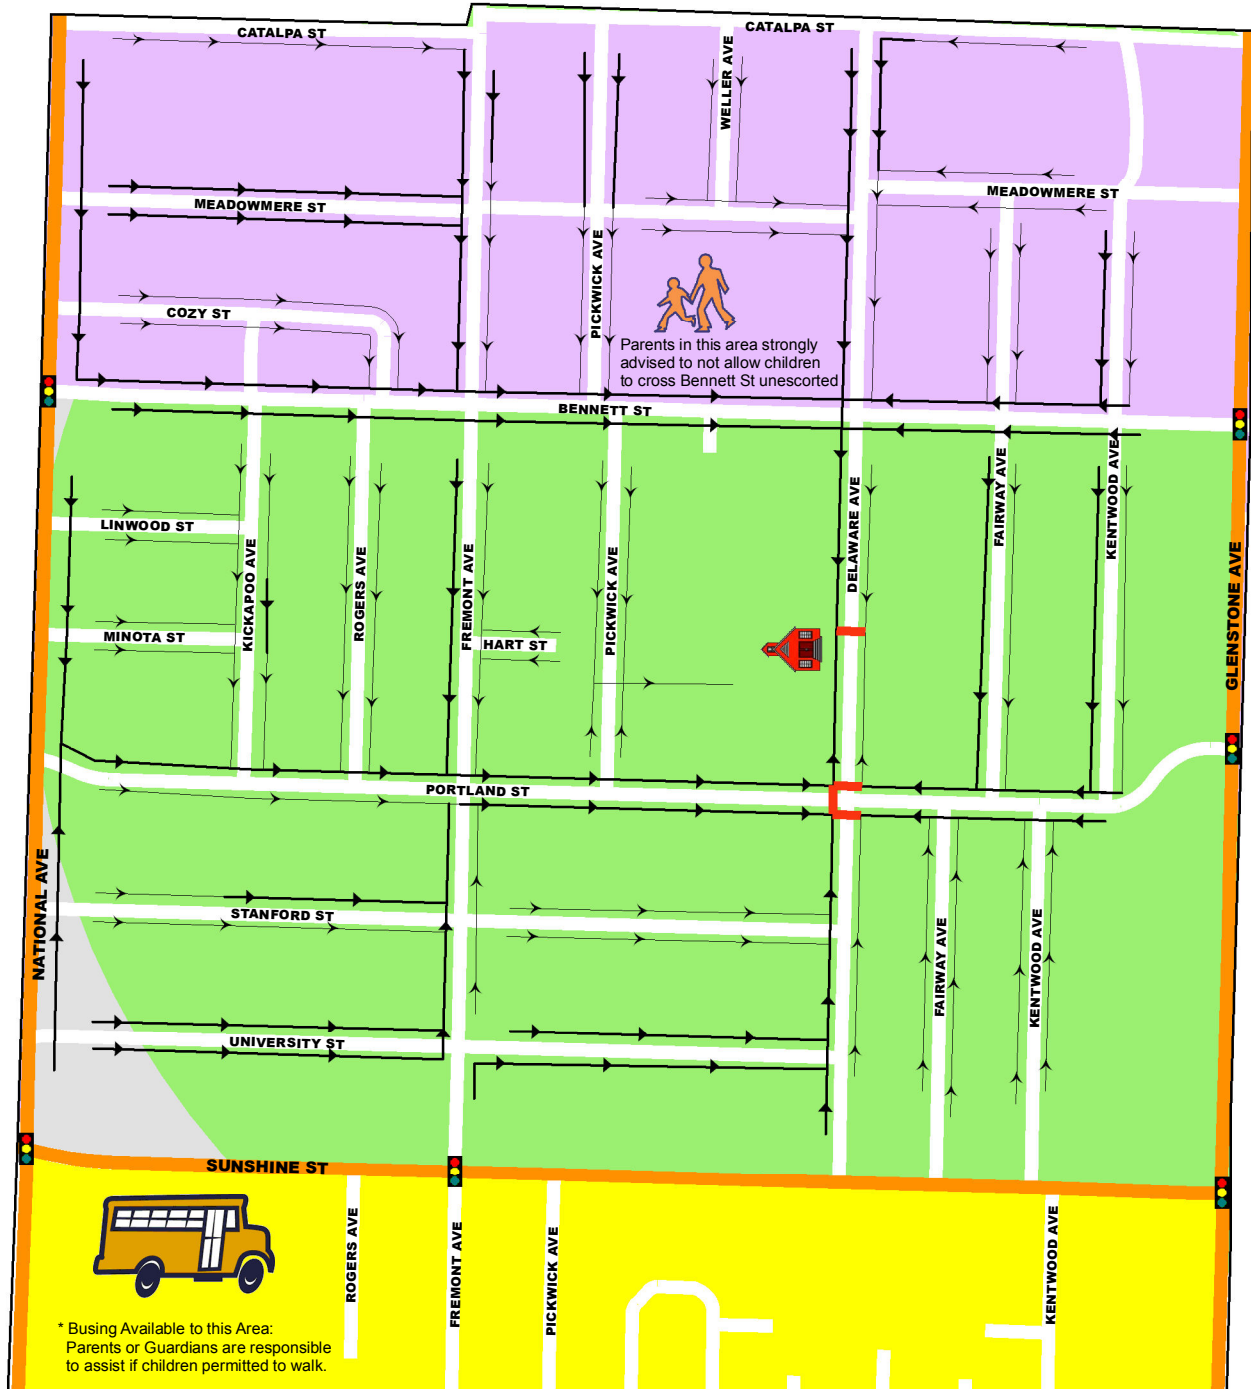

DELAWARE ELEMENTARY

WALKING ROUTE *

SCHOOL YEAR 2011-2012

Legend

- 1/2 MILE RADIUS
- SCHOOL CROSSWALK
- SCHOOL BOUNDARY
- WALKING ROUTE W/SIDEWALK
- WALKING ROUTE NO SIDEWALK
- BARRIER STREET
- SIGNAL

School Times

Start 8:50 am
Dismissal 3:35 pm

PREPARED BY
CITY OF SPRINGFIELD
PUBLIC WORKS
REVISED AUGUST 2011