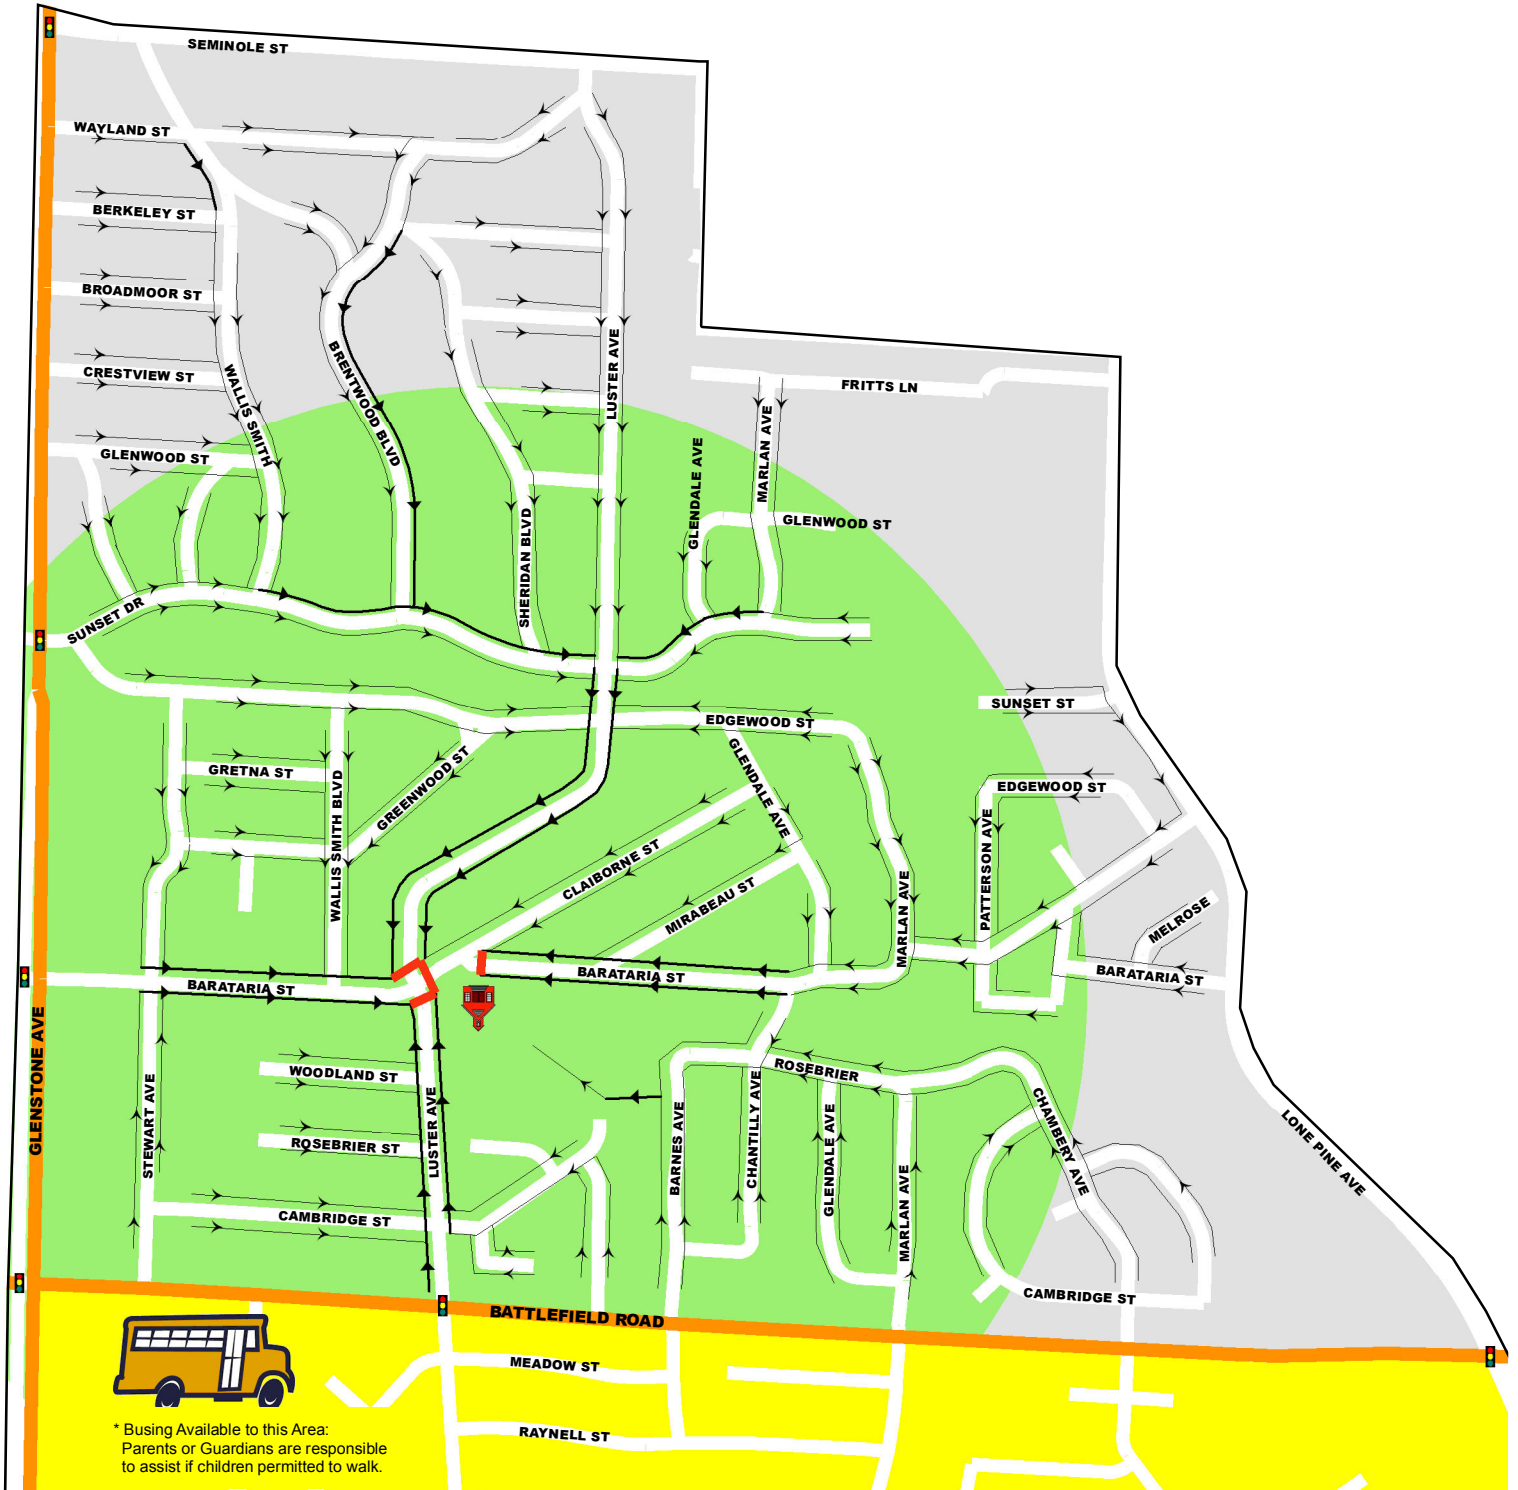

# EUGENE FIELD ELEMENTARY

WALKING ROUTE \*

SCHOOL YEAR 201-2012

## Legend

-  1/2 MILE RADIUS
-  SCHOOL CROSSWALK
-  SCHOOL BOUNDARY
-  WALKING ROUTE W/SIDEWALK
-  WALKING ROUTE NO SIDEWALK
-  BARRIER STREET
-  SIGNAL

## School Times

Start 8:50 am  
Dismissal 3:35 pm

\* Busing Available to this Area:  
Parents or Guardians are responsible  
to assist if children permitted to walk.