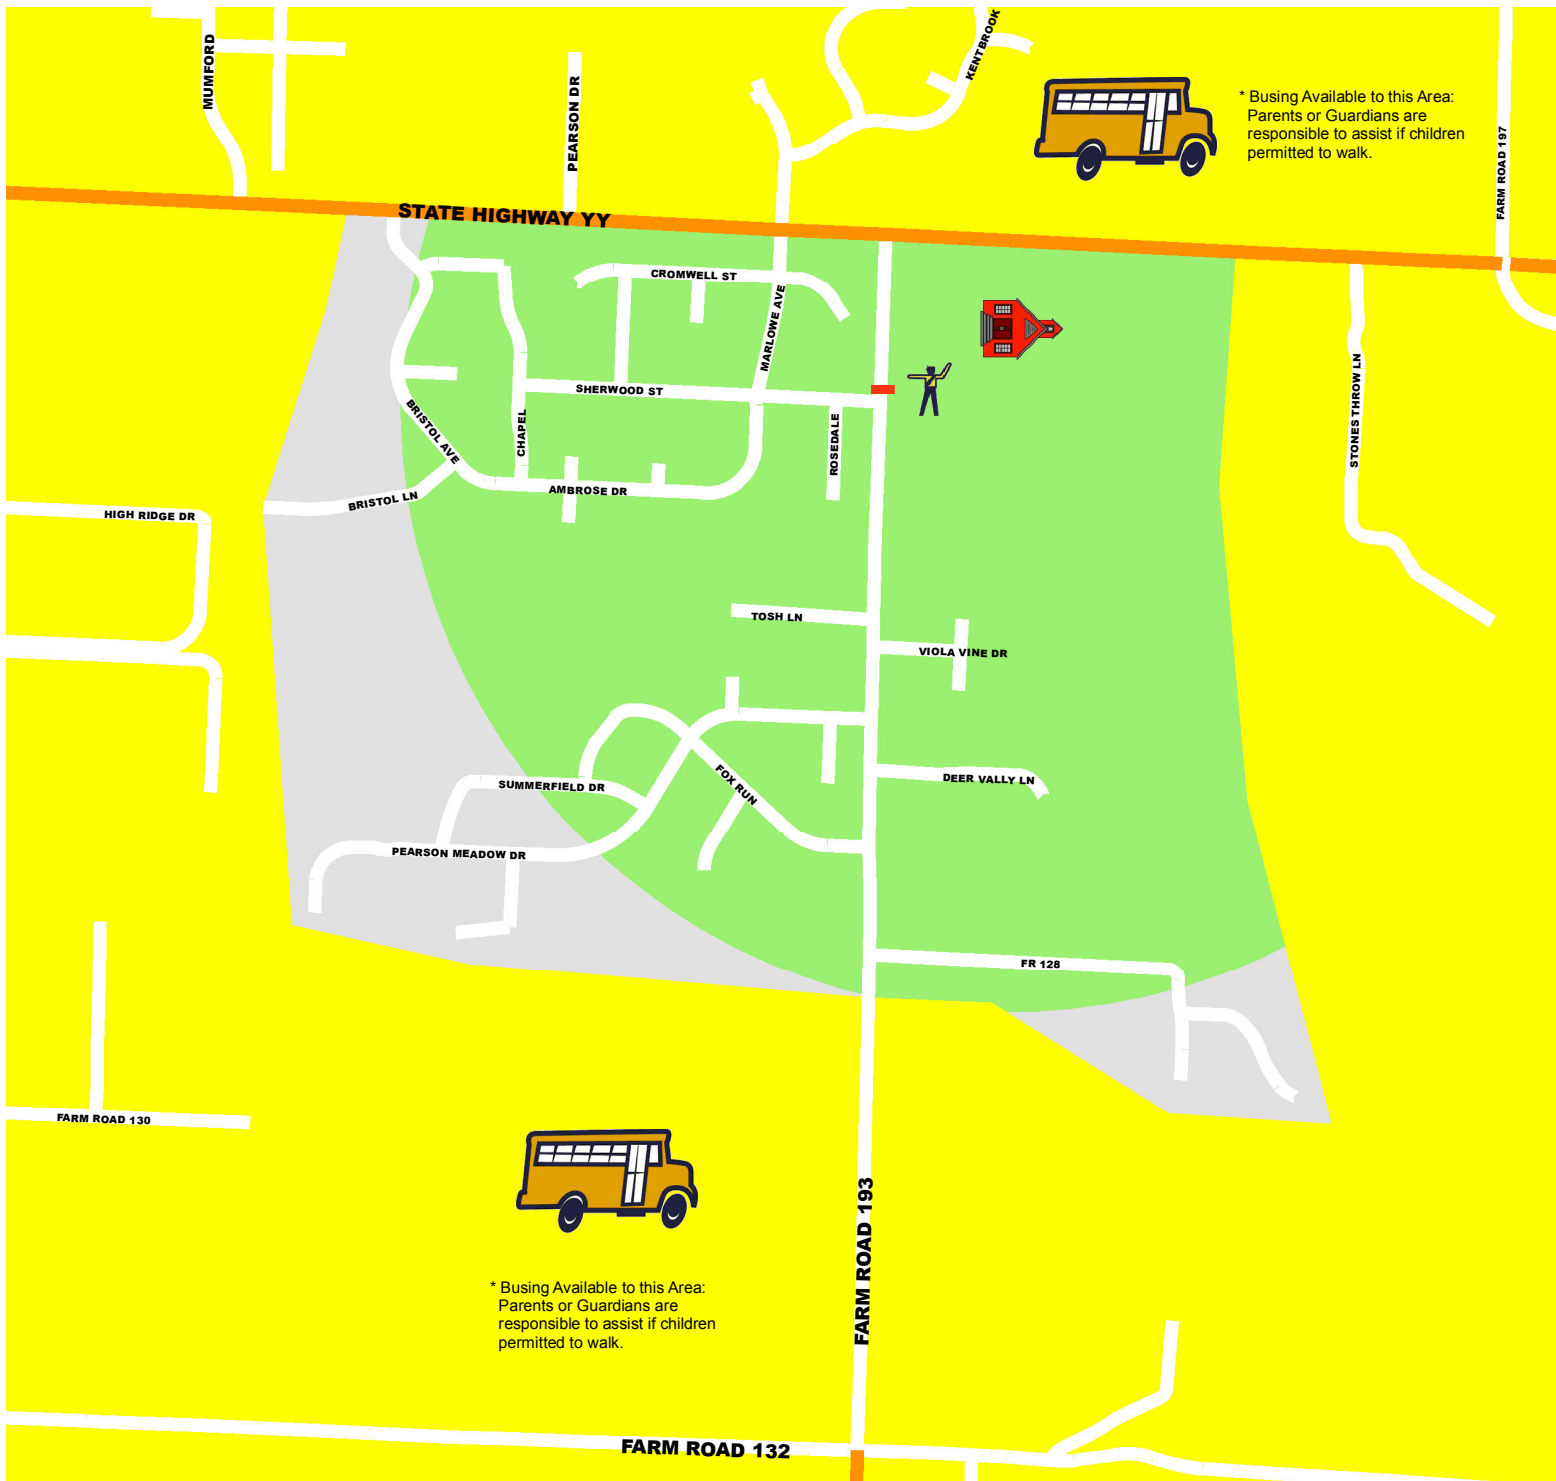

HICKORY HILLS ELEMENTARY

WALKING ROUTE *

SCHOOL YEAR 2011-2012

Legend

- SCHOOL CROSSWALK
- SCHOOL BOUNDARY
- BARRIER STREET
- CROSSING GUARD
- WALKING ROUTE W/SIDEWALK
- WALKING ROUTE NO SIDEWALK
- 1/2 MILE RADIUS

School Times

Start 8:00 am
Dismissal 2:45 pm

PREPARED BY
CITY OF SPRINGFIELD
PUBLIC WORKS
REVISED AUGUST 2011

Crossing Guard
1400 N FARM ROAD 193
Morning 7:05-8:00 am
Afternoon 2:40-3:15 pm