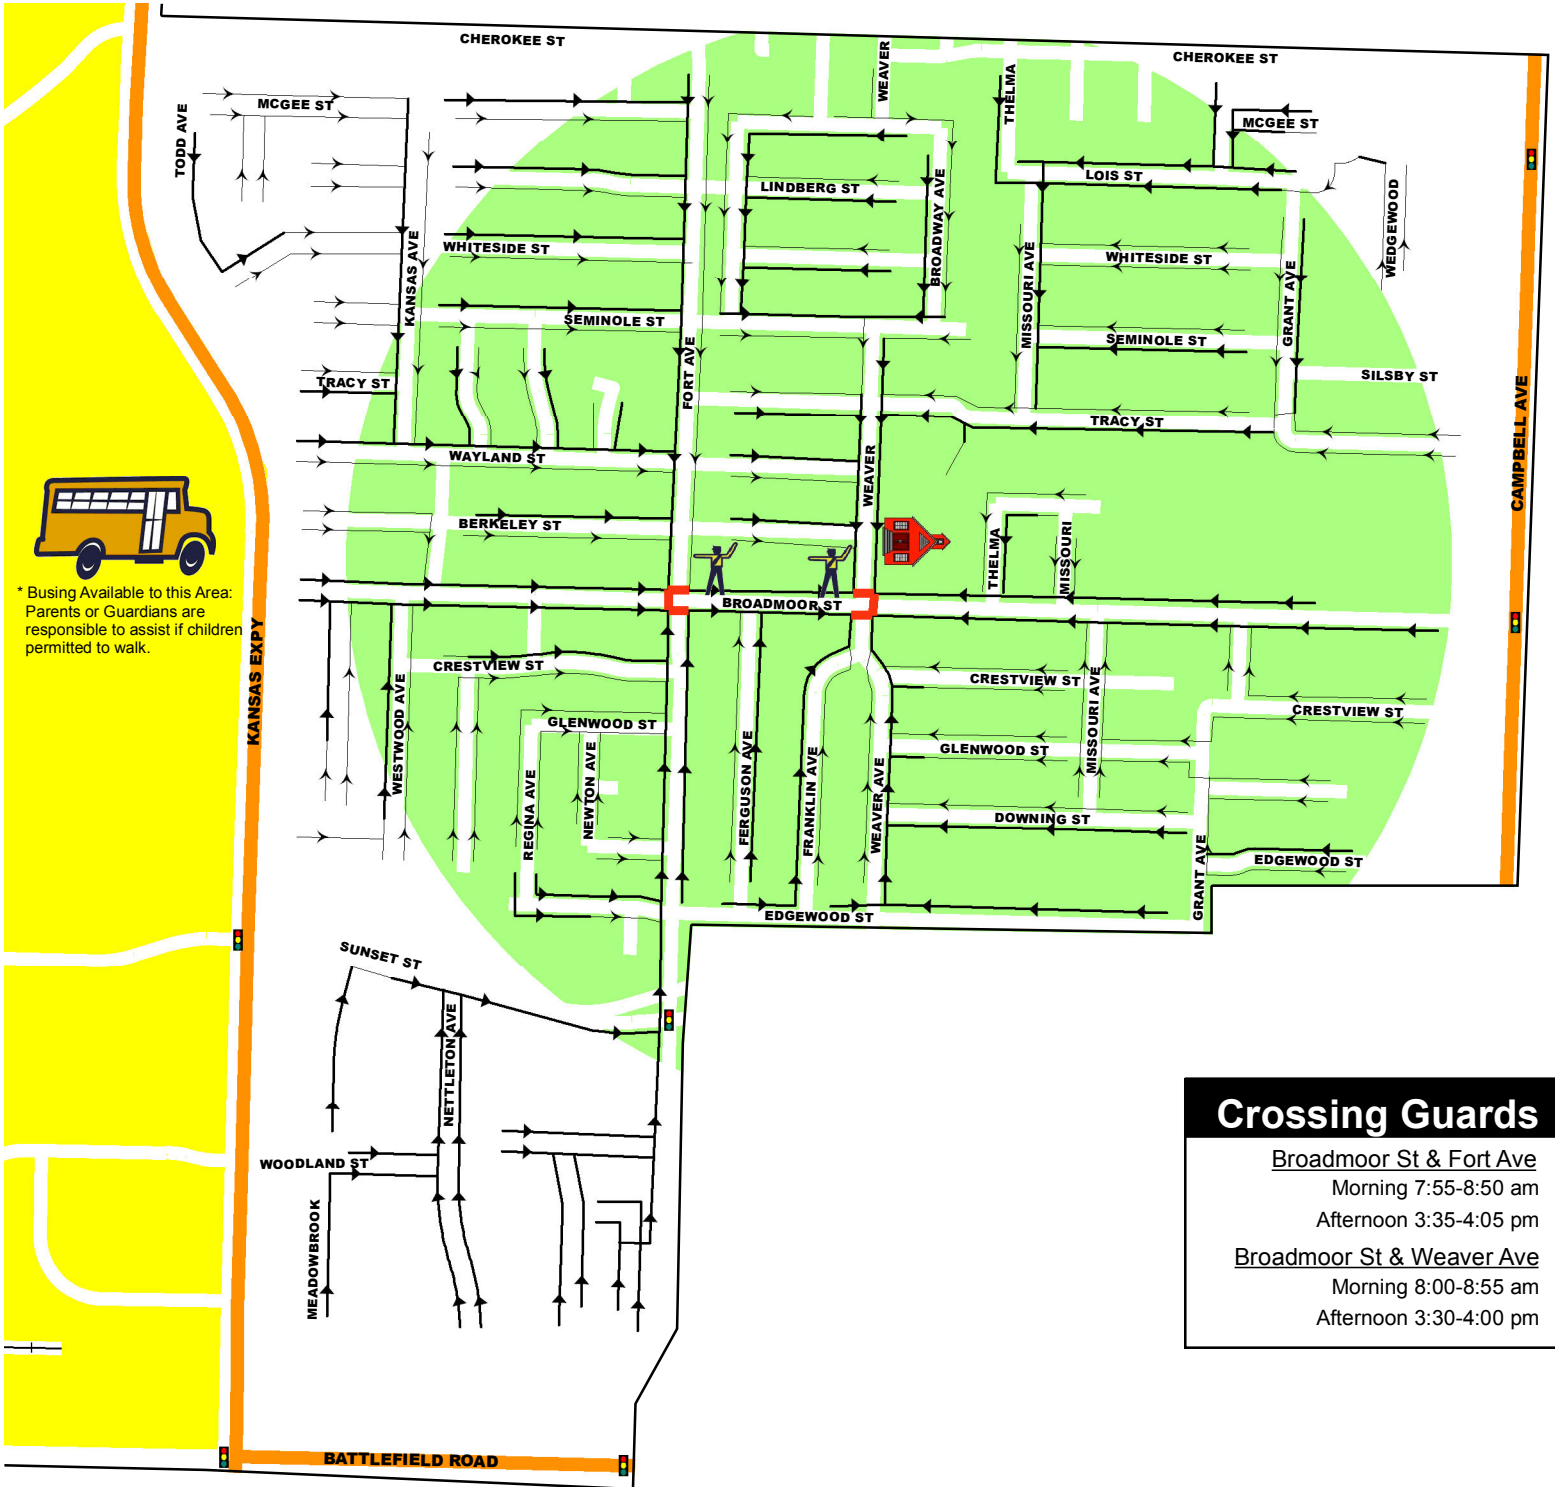

MARK TWAIN ELEMENTARY

WALKING ROUTE *

SCHOOL YEAR 2011-2012

Legend

-  CROSSING GUARD
-  WALKING ROUTE W/SIDEWALK
-  WALKING ROUTE NO SIDEWALK
-  1/2 MILE RADIUS
-  SCHOOL CROSSWALK
-  BARRIER STREET
-  SCHOOL BOUNDARY
-  SIGNAL

School Times

Start 8:50 am
Dismissal 3:35 pm

* Busing Available to this Area:
Parents or Guardians are responsible to assist if children permitted to walk.

Crossing Guards

Broadmoor St & Fort Ave
Morning 7:55-8:50 am
Afternoon 3:35-4:05 pm

Broadmoor St & Weaver Ave
Morning 8:00-8:55 am
Afternoon 3:30-4:00 pm