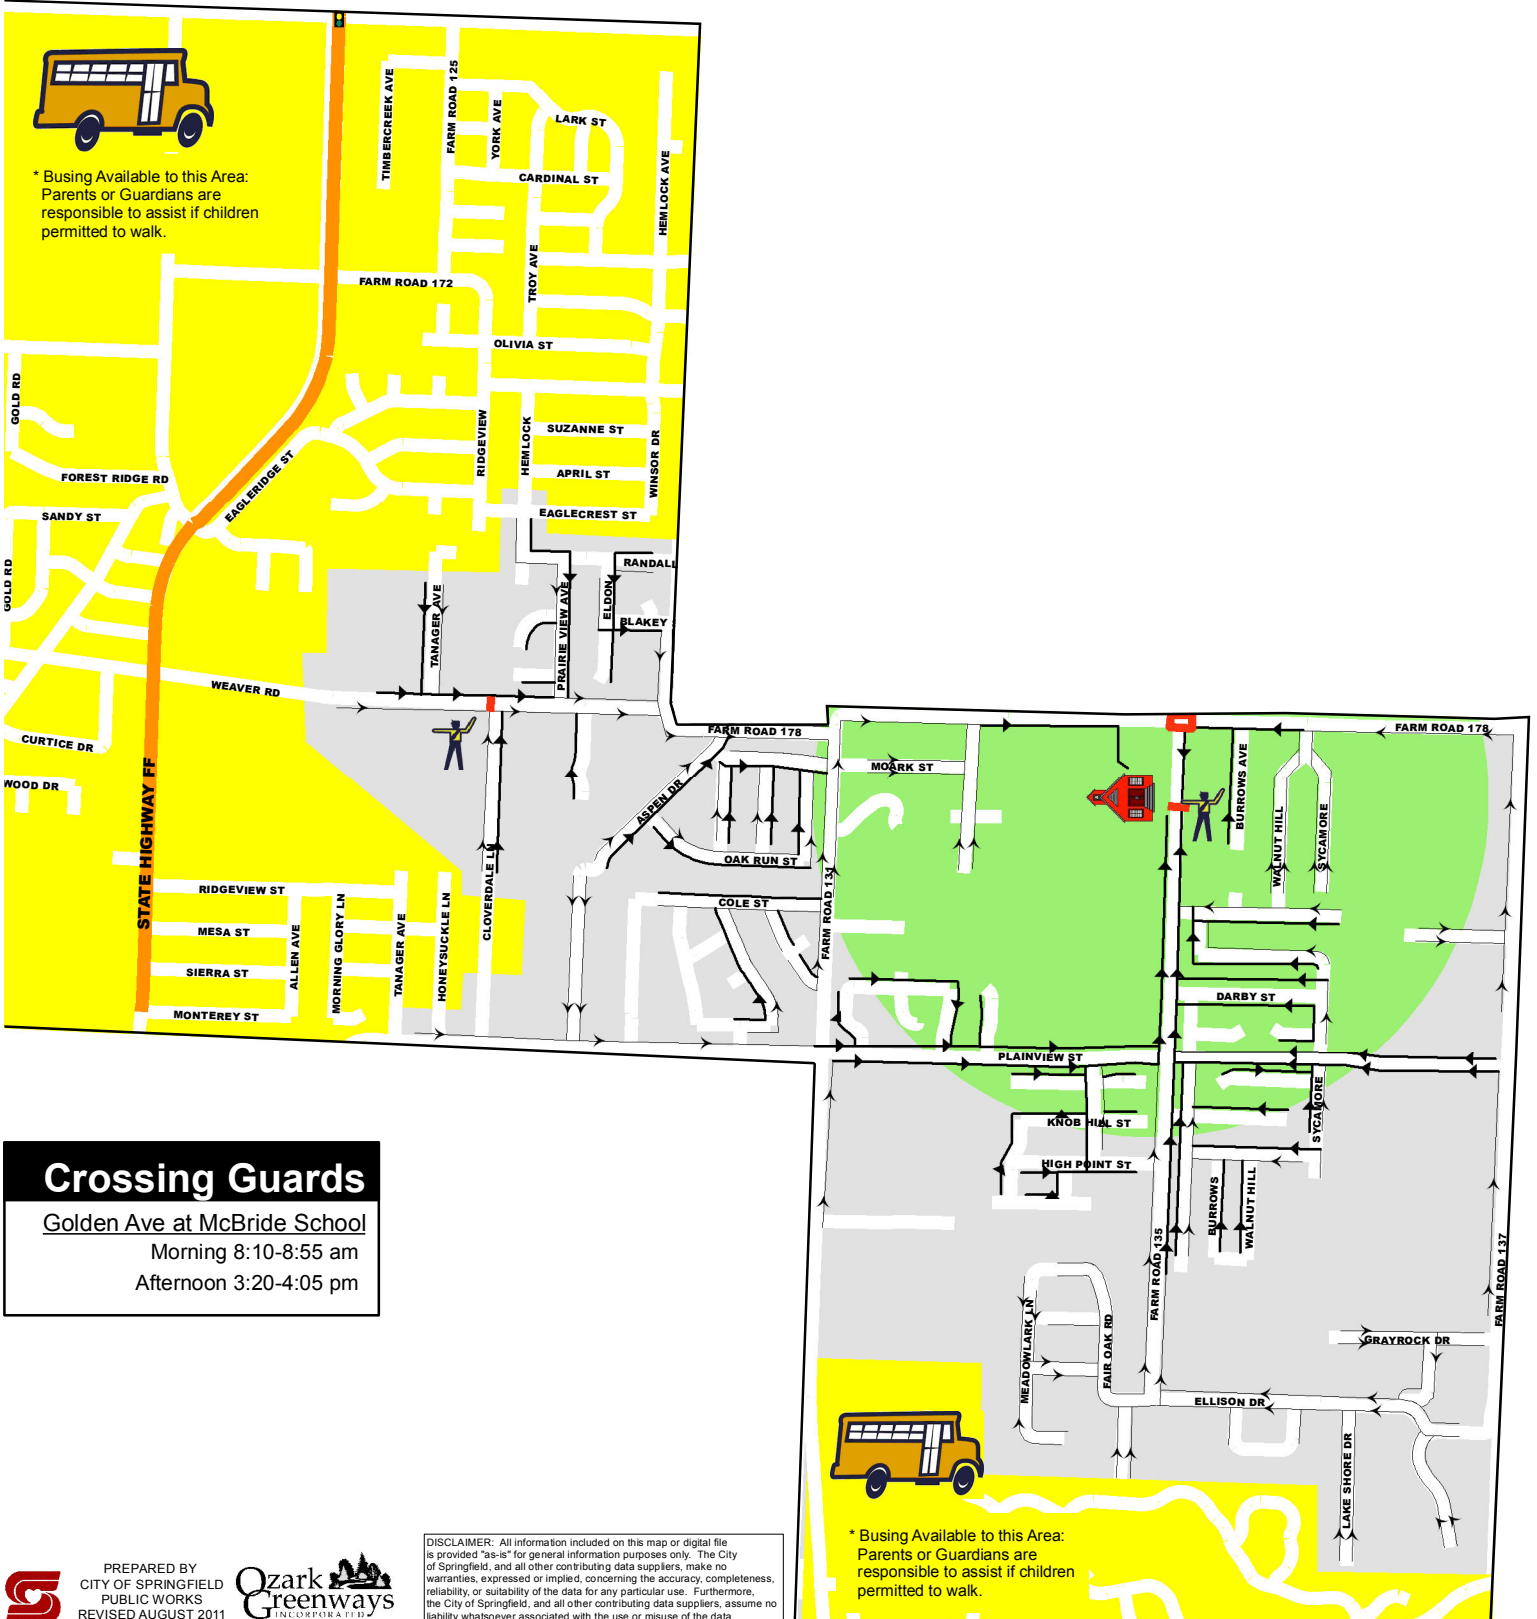

McBRIDE ELEMENTARY

WALKING ROUTE *

SCHOOL YEAR 2011-2012

Legend

	CROSSING GUARD		WALKING ROUTE W/SIDEWALK
	1/2 MILE RADIUS		WALKING ROUTE NO SIDEWALK
	SCHOOL CROSSWALK		BARRIER STREET
	SCHOOL BOUNDARY		SIGNAL

School Times

Start 8:50 am
Dismissal 3:35 pm

* Busing Available to this Area:
Parents or Guardians are
responsible to assist if children
permitted to walk.

Crossing Guards

Golden Ave at McBride School
Morning 8:10-8:55 am
Afternoon 3:20-4:05 pm

* Busing Available to this Area:
Parents or Guardians are
responsible to assist if children
permitted to walk.