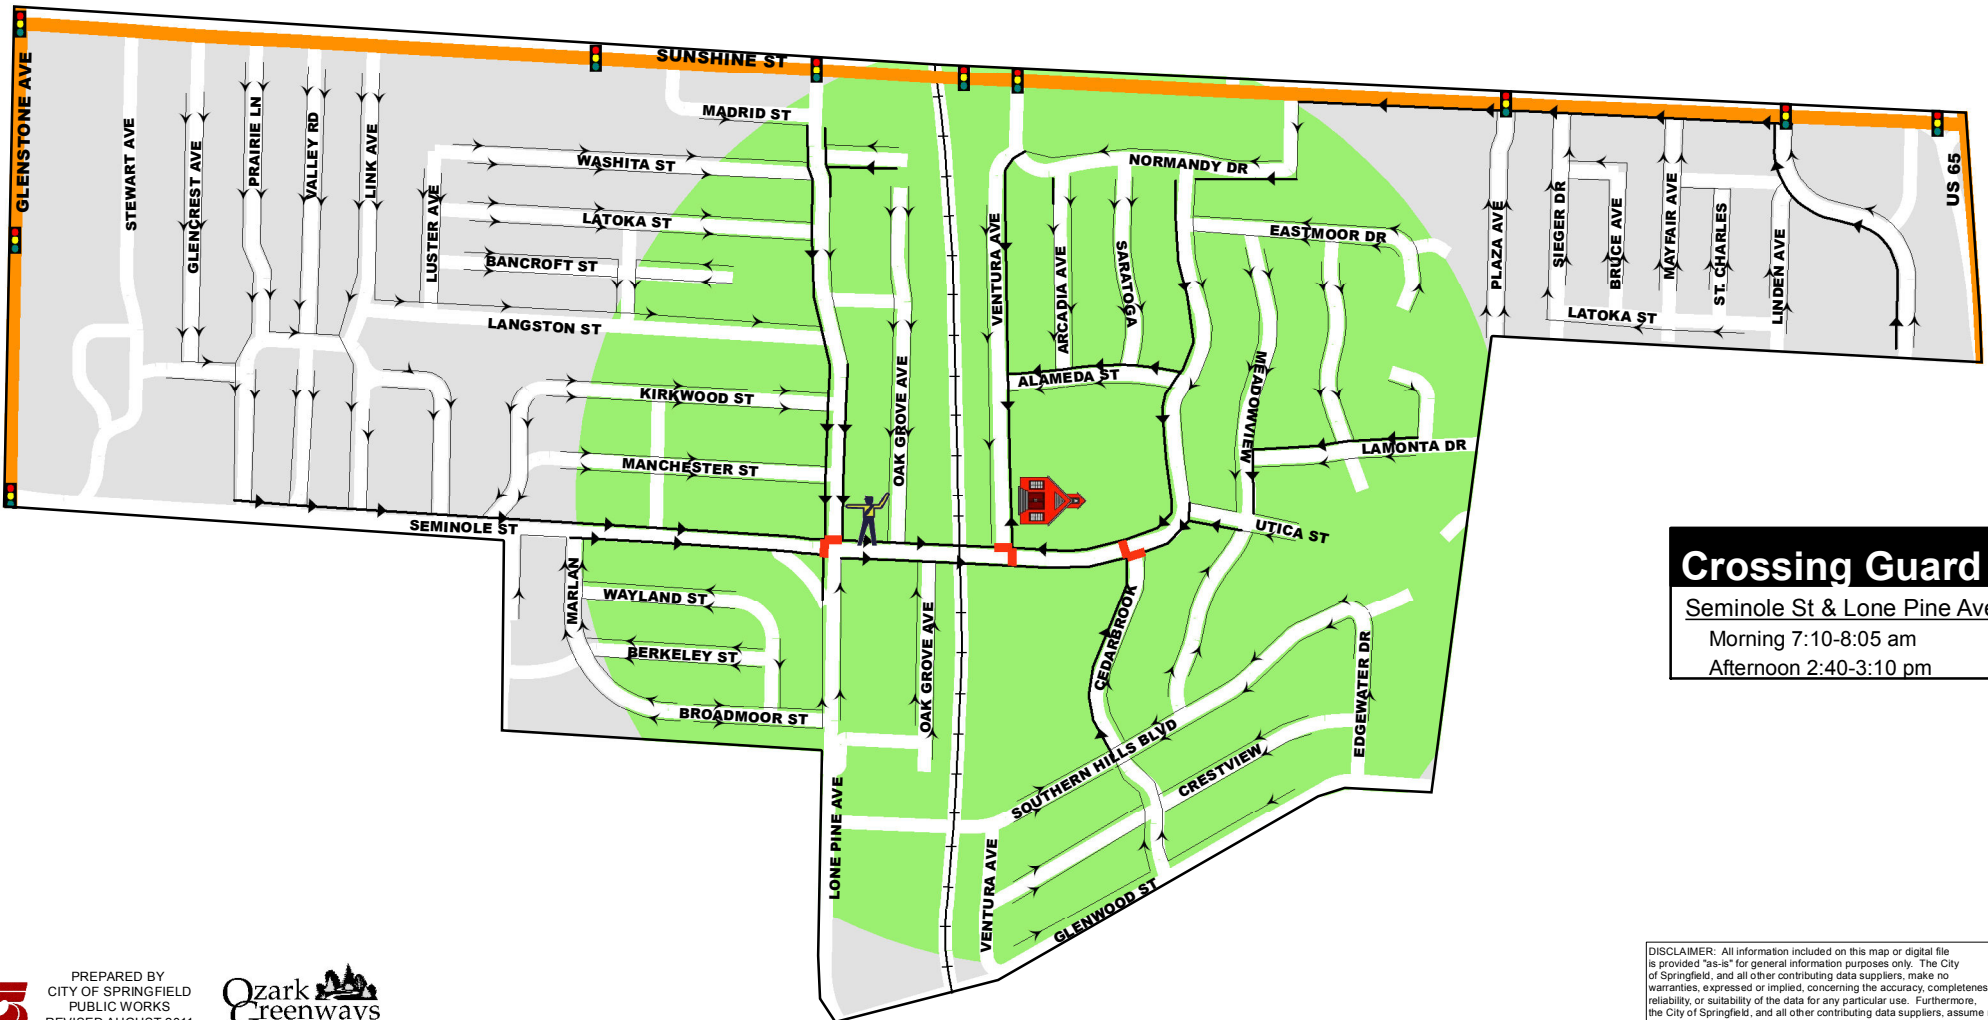

PERSHING ELEMENTARY

WALKING ROUTE

SCHOOL YEAR 2011-2012

Legend

- | | | | |
|--|------------------|---|---------------------------|
|  | CROSSING GUARD |  | WALKING ROUTE W/SIDEWALK |
|  | 1/2 MILE RADIUS |  | WALKING ROUTE NO SIDEWALK |
|  | SCHOOL CROSSWALK |  | BARRIER STREET |
|  | SCHOOL BOUNDARY |  | SIGNAL |

School Times

Start 8:00 am
Dismissal 2:45 pm

Crossing Guard

Seminole St & Lone Pine Ave
Morning 7:10-8:05 am
Afternoon 2:40-3:10 pm