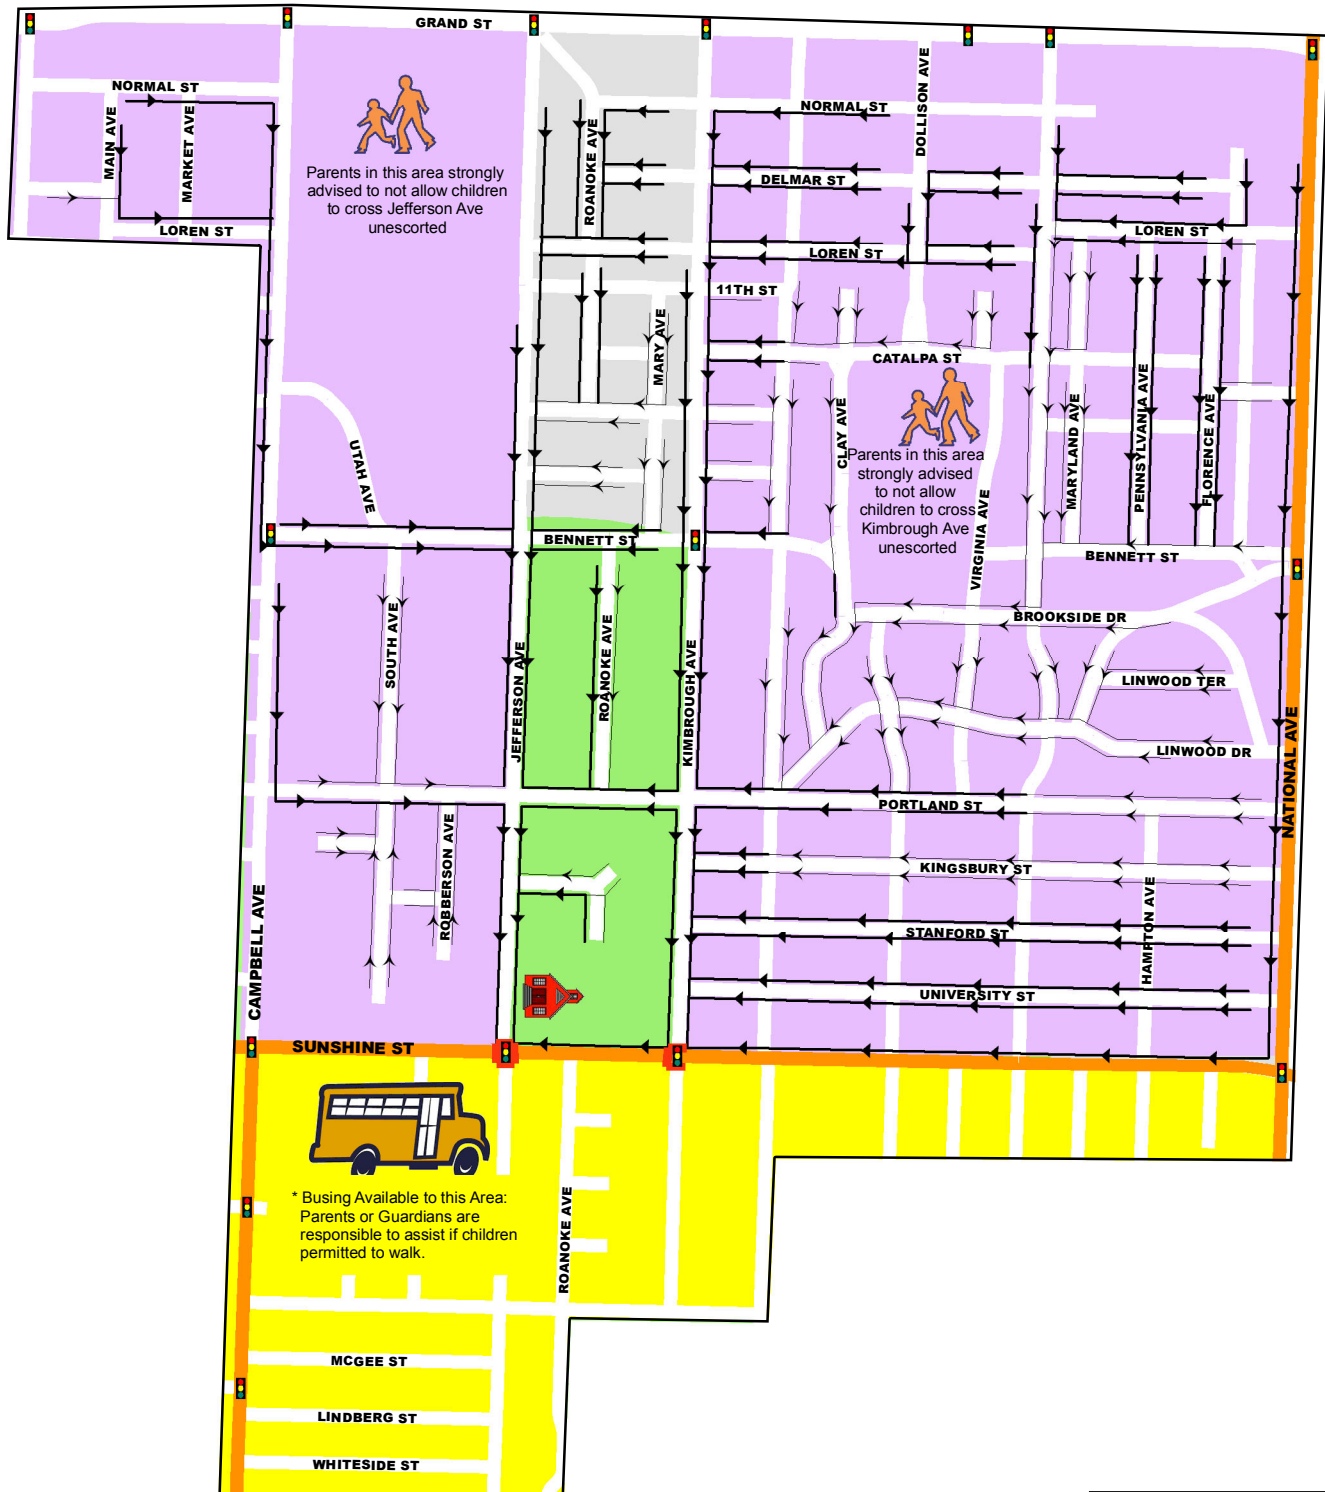

SUNSHINE ELEMENTARY

WALKING ROUTE *

SCHOOL YEAR 2011-2012

Legend

- 1/2 MILE RADIUS
- SCHOOL CROSSWALK
- SCHOOL BOUNDARY
- WALKING ROUTE W/SIDEWALK
- WALKING ROUTE NO SIDEWALK
- BARRIER STREET
- SIGNAL

School Times

Start 8:15 am
Dismissal 3:00 pm

PREPARED BY
CITY OF SPRINGFIELD
PUBLIC WORKS
REVISED AUGUST 2011