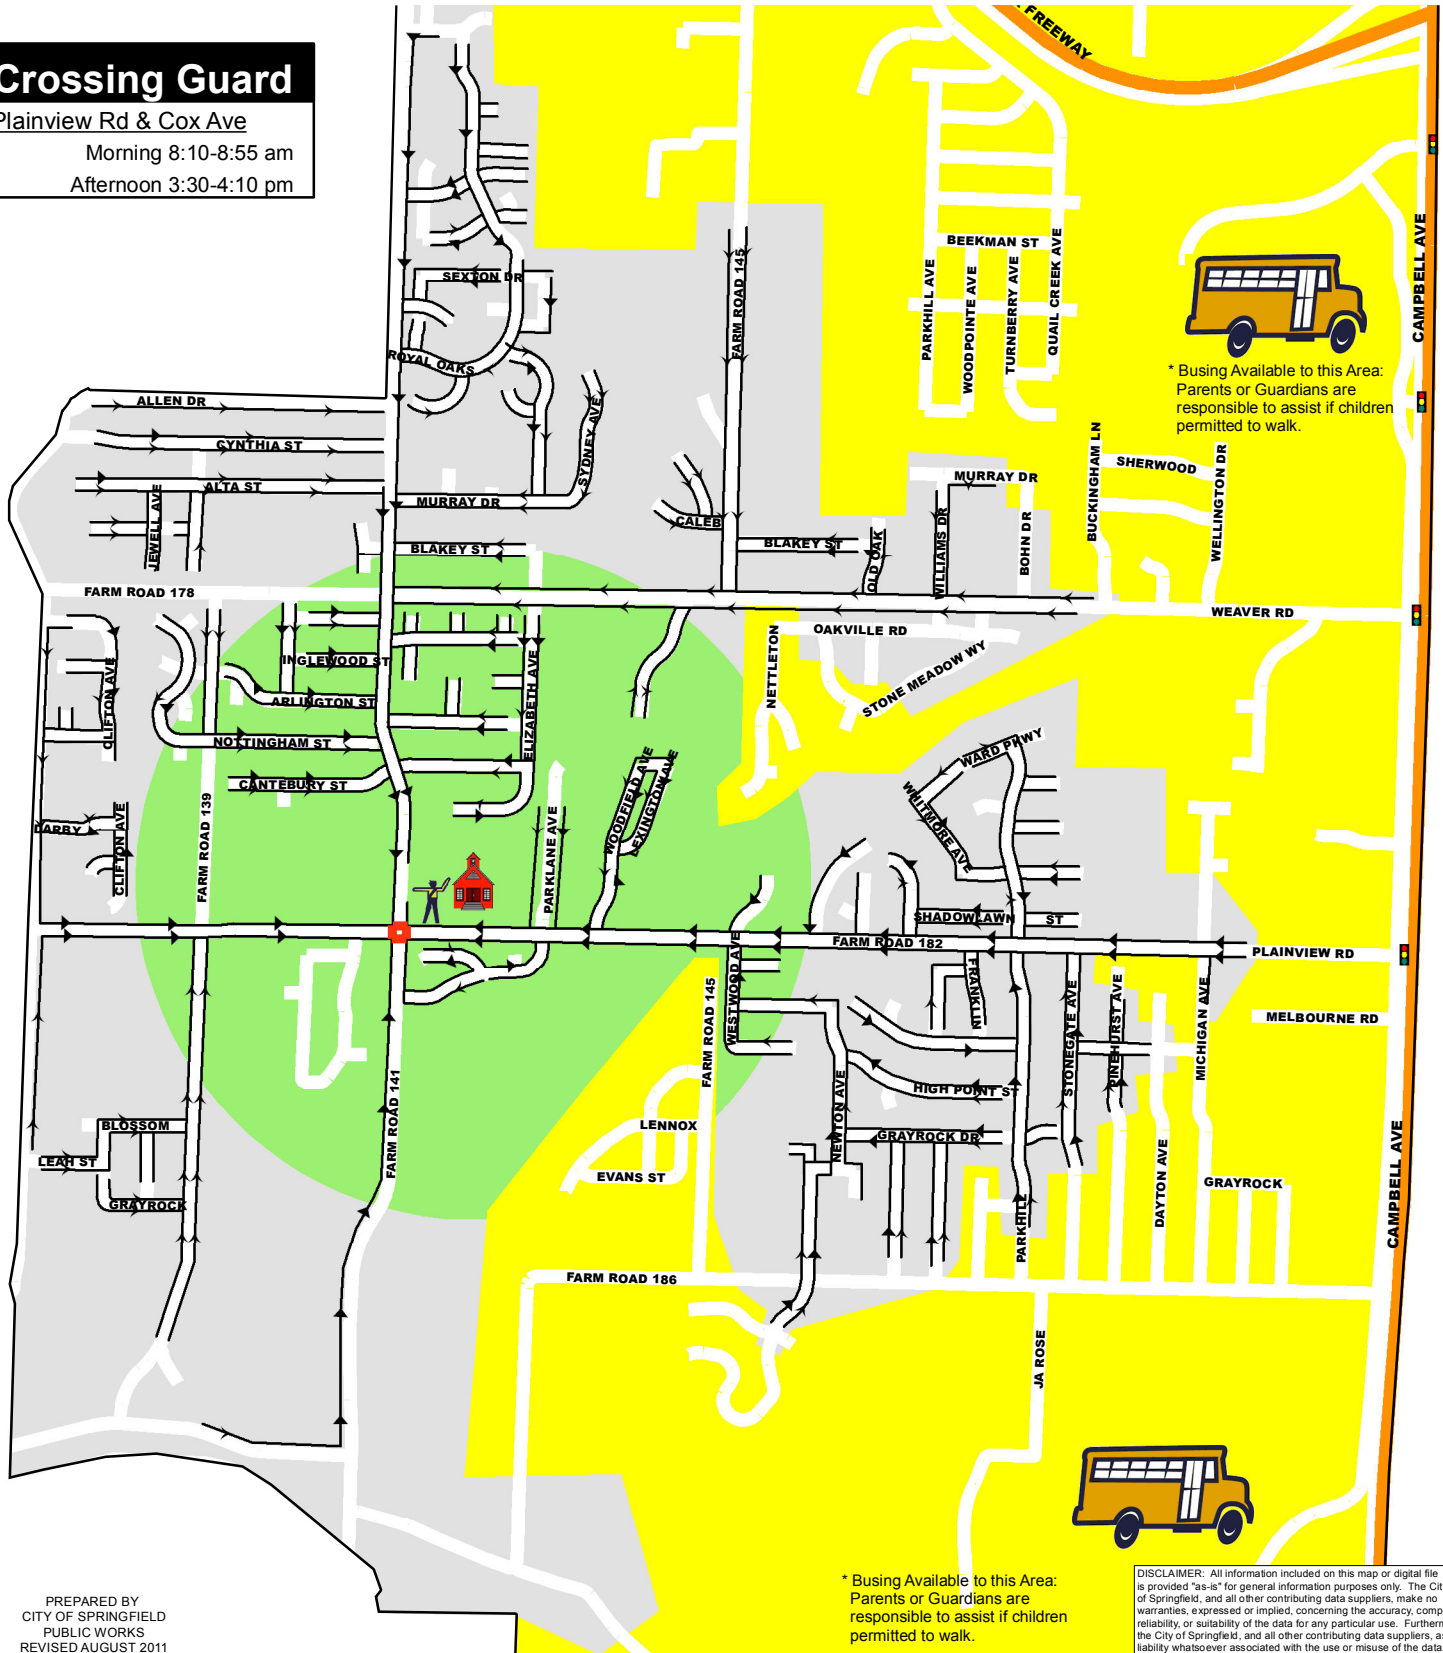

WANDA GRAY ELEMENTARY

WALKING ROUTE

SCHOOL YEAR 2011-2012

Legend

	CROSSING GUARD		WALKING ROUTE W/SIDEWALK
	1/2 MILE RADIUS		WALKING ROUTE NO SIDEWALK
	SCHOOL CROSSWALK		BARRIER STREET
	SCHOOL BOUNDARY		SIGNAL

School Times

Start 8:50 am
Dismissal 3:35 pm

Crossing Guard

Plainview Rd & Cox Ave

Morning 8:10-8:55 am
Afternoon 3:30-4:10 pm

* Busing Available to this Area:
Parents or Guardians are
responsible to assist if children
permitted to walk.