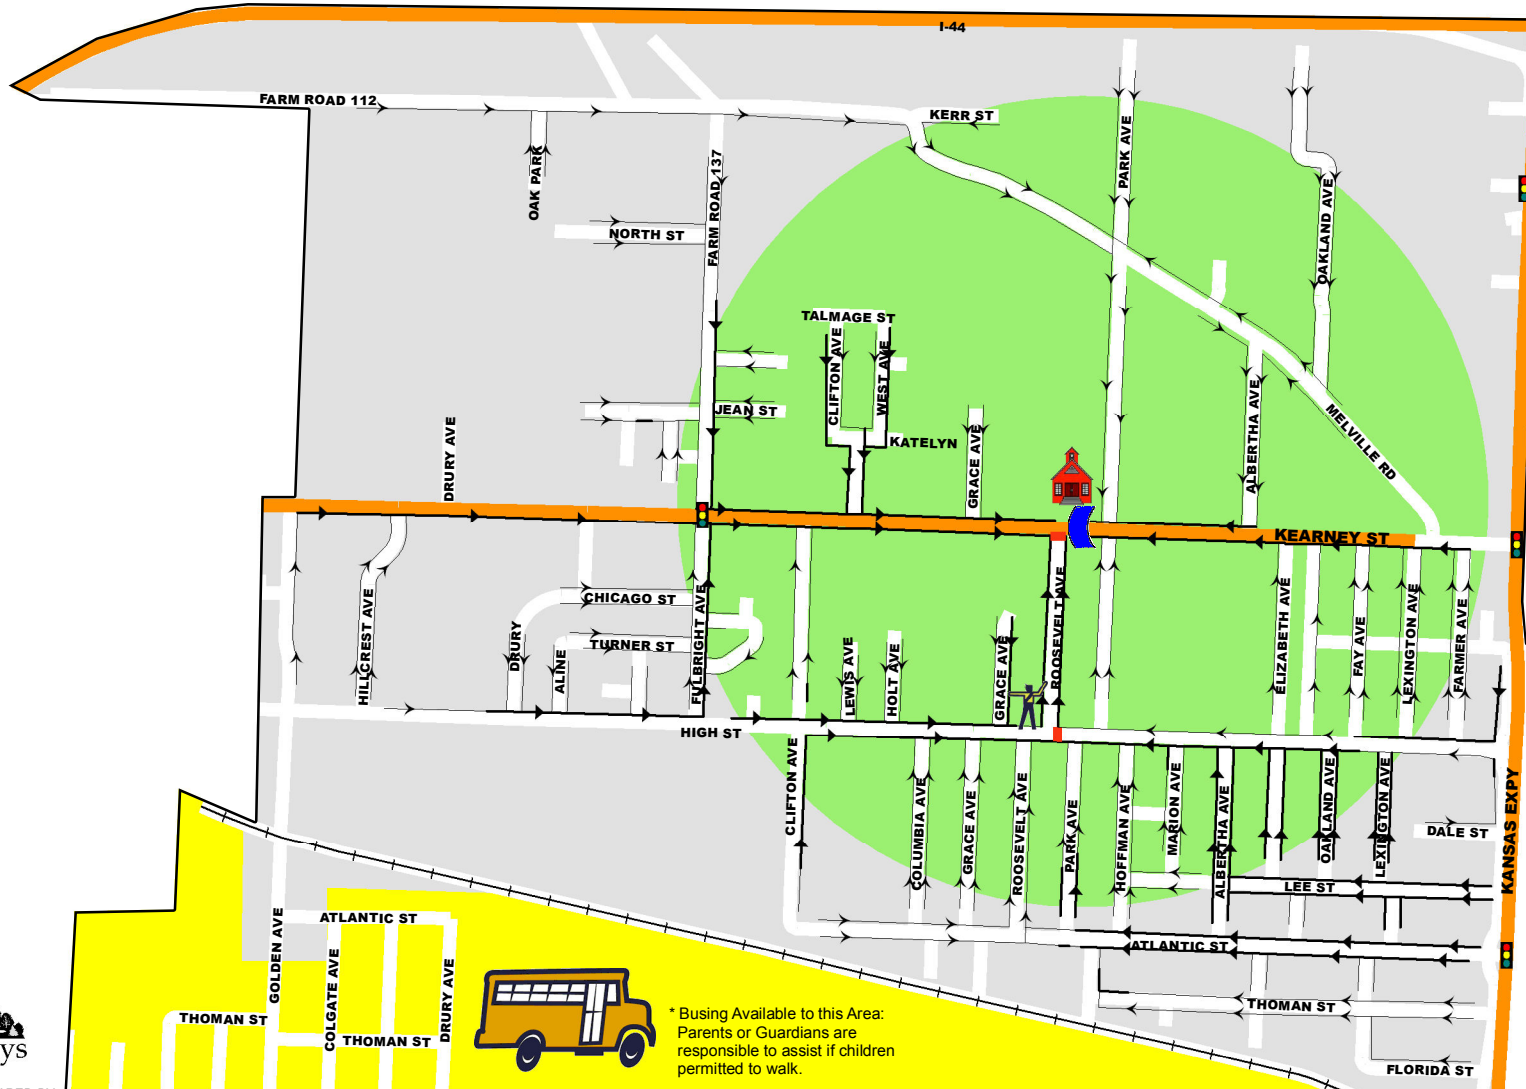

WILLIAMS ELEMENTARY

WALKING ROUTE *

SCHOOL YEAR 2011-2012

Legend

- CROSSING GUARD
- 1/2 MILE RADIUS
- SCHOOL CROSSWALK
- SCHOOL BOUNDARY
- OVERPASS
- WALKING ROUTE W/SIDEWALK
- WALKING ROUTE NO SIDEWALK
- BARRIER STREET
- SIGNAL

School Times

Start 8:15 am
Dismissal 3:00 pm

Crossing Guard

High St & Roosevelt Ave
Morning 7:20-8:15 am
Afternoon 3:00-3:30 pm

* Busing Available to this Area:
Parents or Guardians are
responsible to assist if children
permitted to walk.