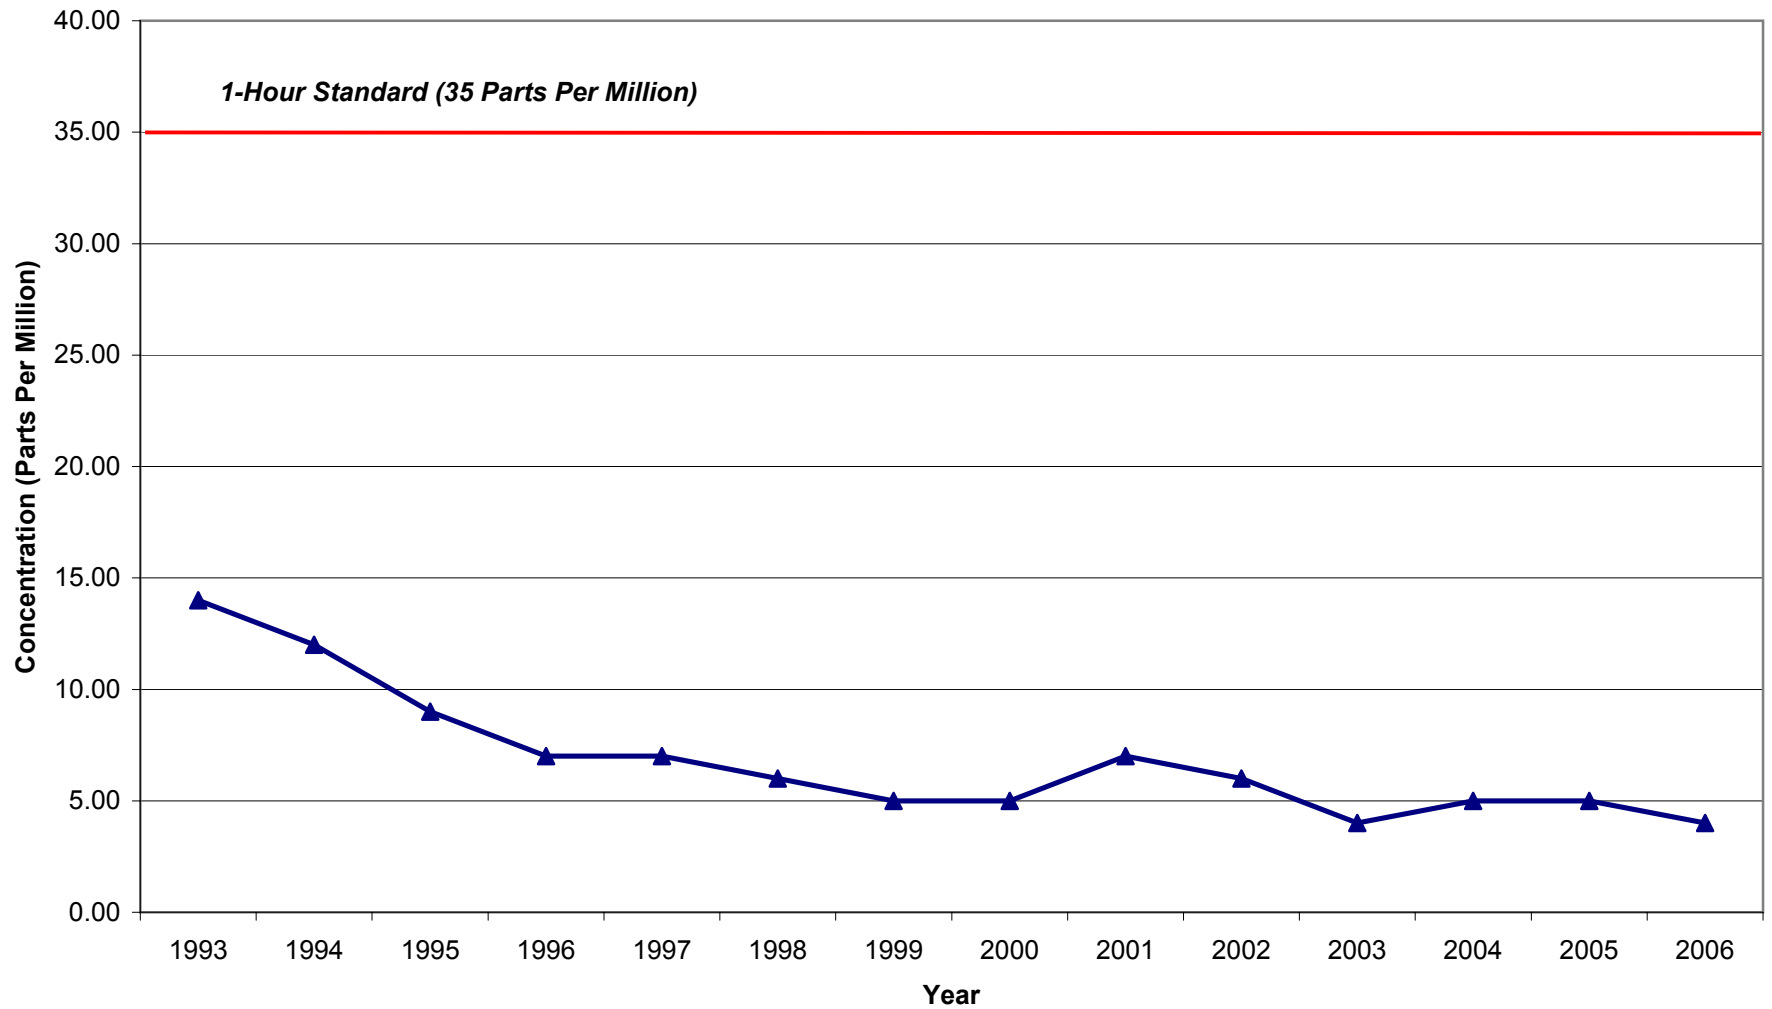

# 1-Hour CO Concentrations

—▲ S.W. Missouri State University