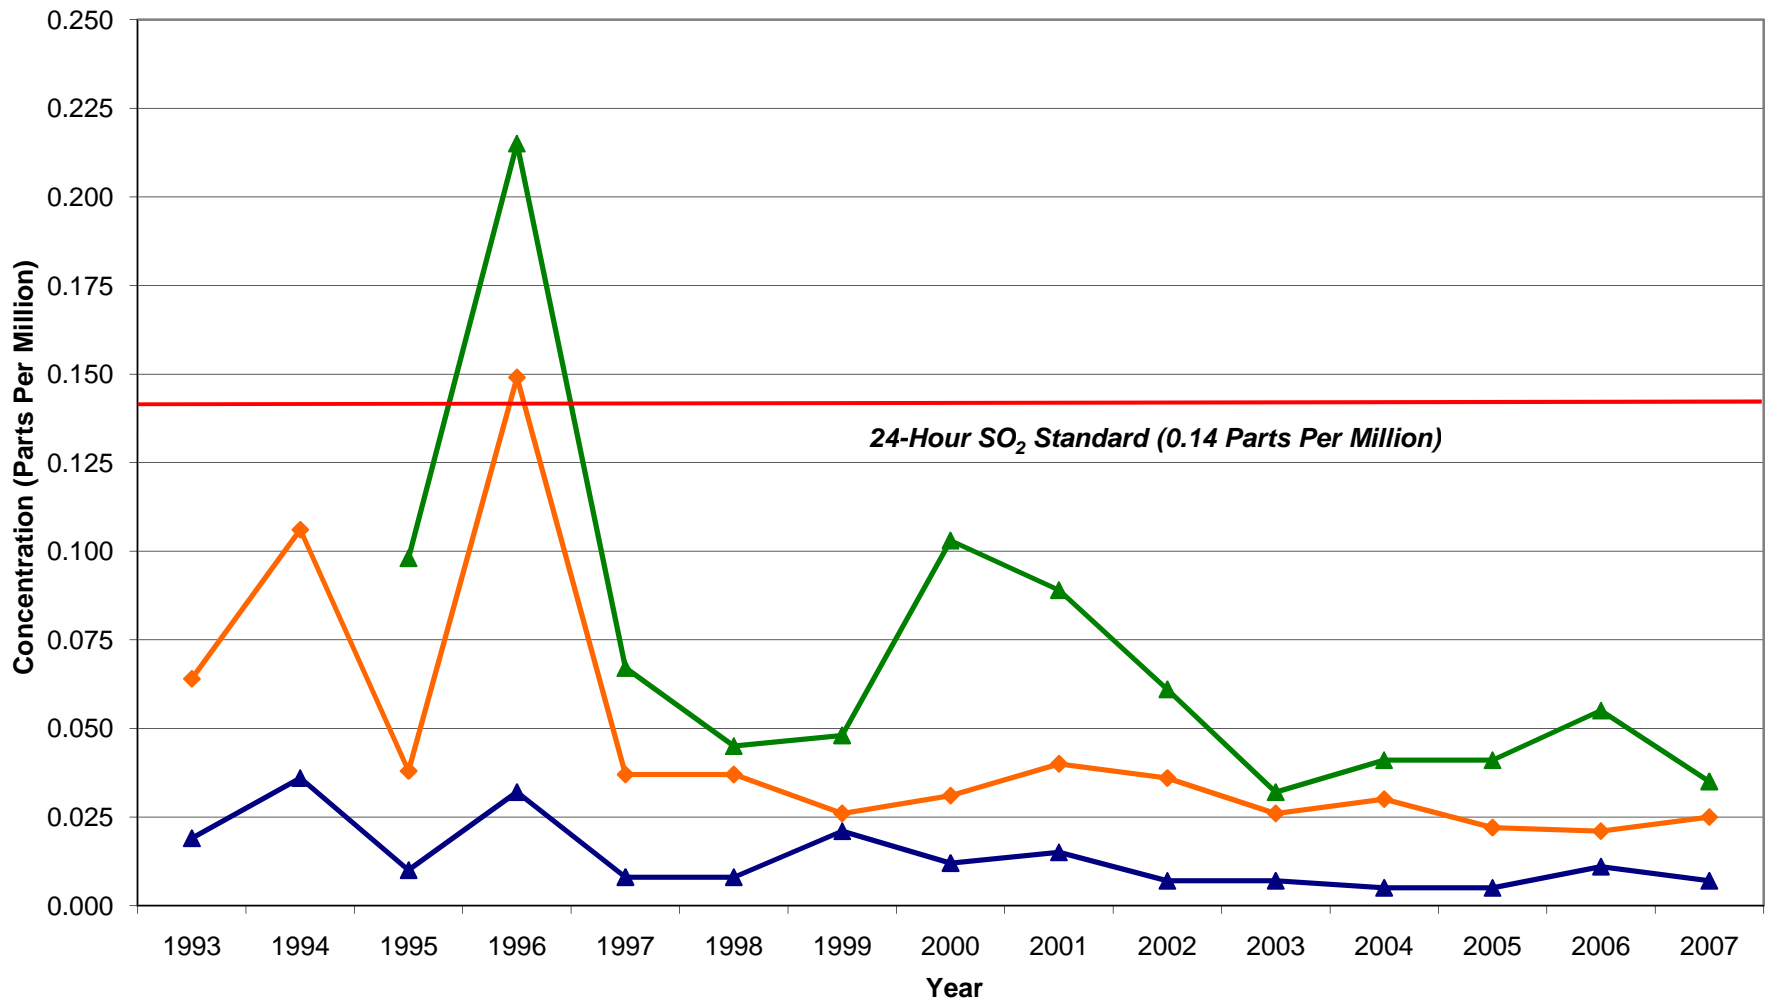

Maximum 24-Hour SO₂ Concentrations

—◆— South Charleston —▲— S.W. Missouri State —▲— James River-South