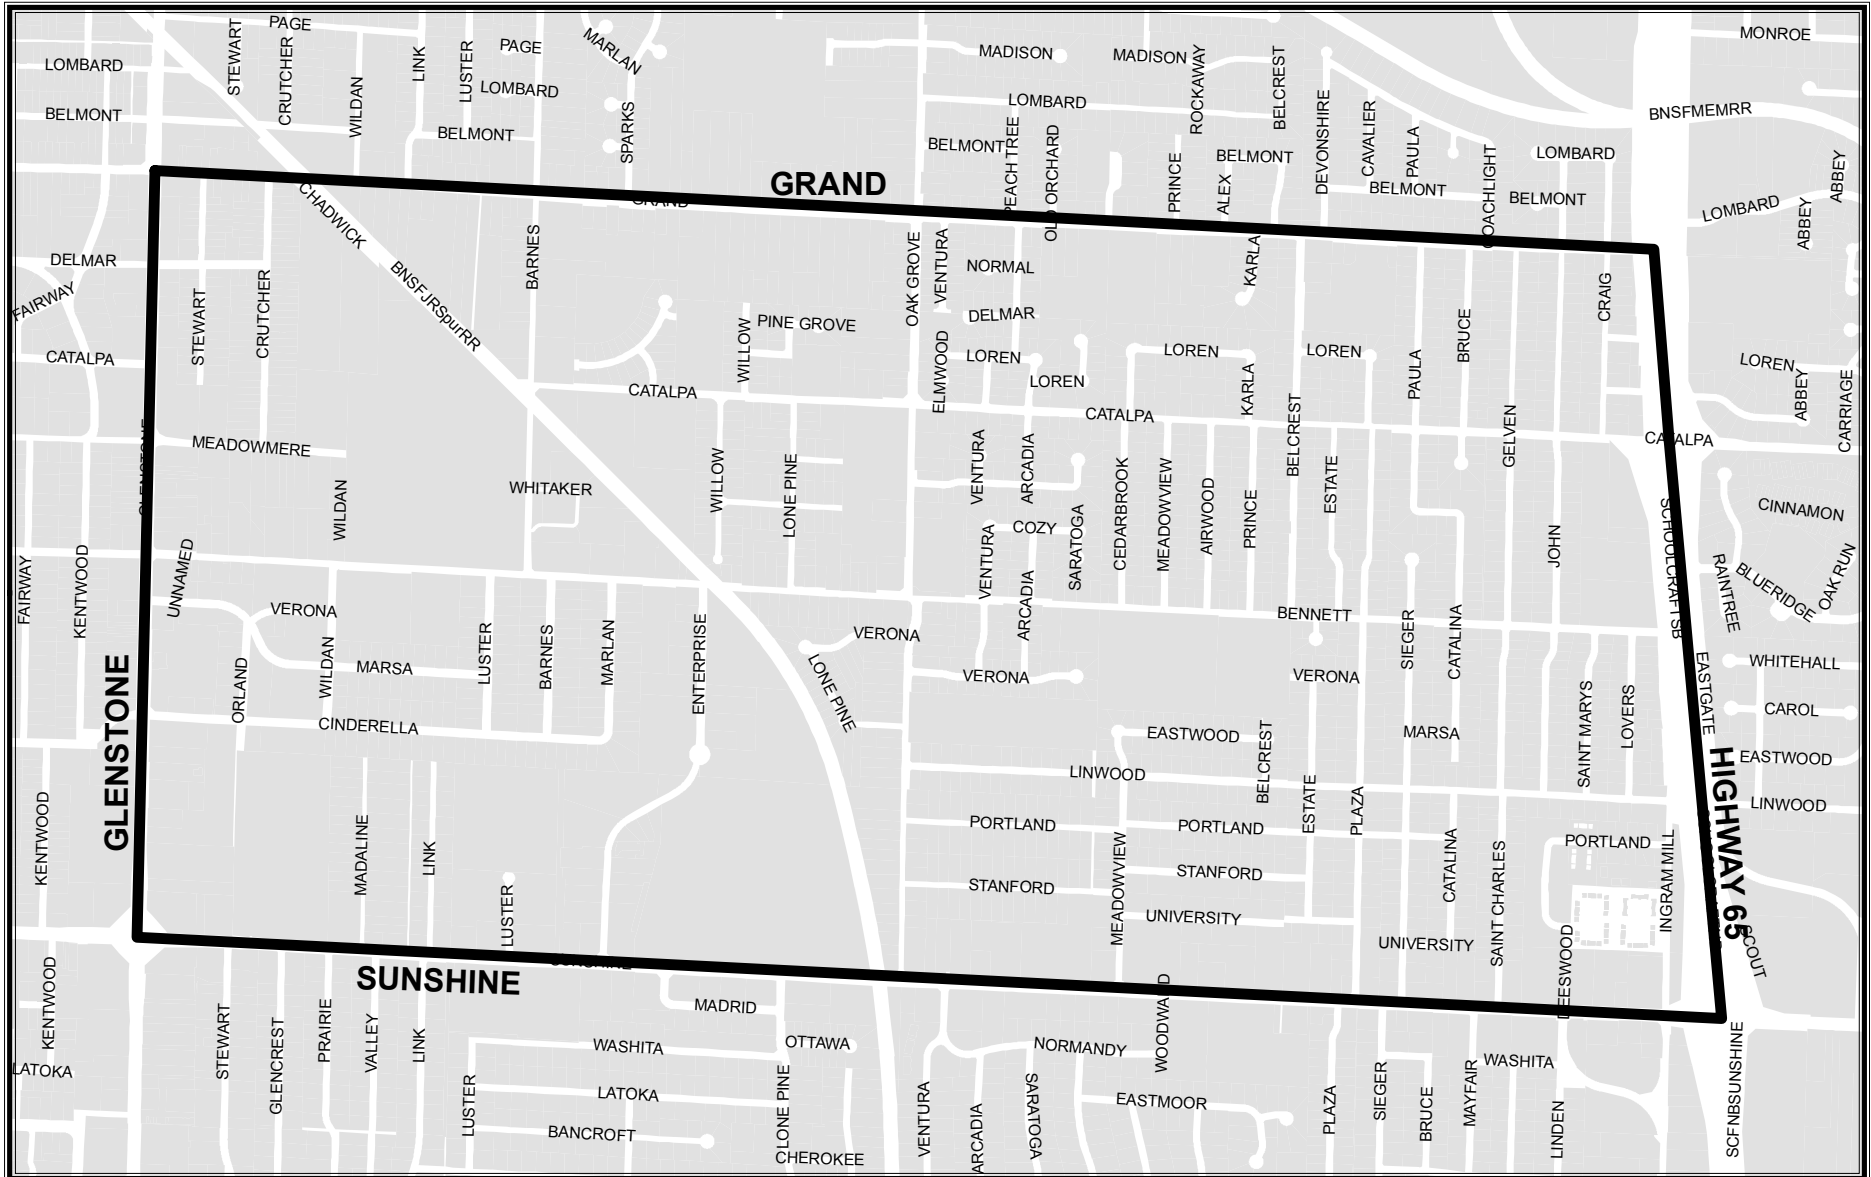

Oak Grove

Neighborhood Service Area