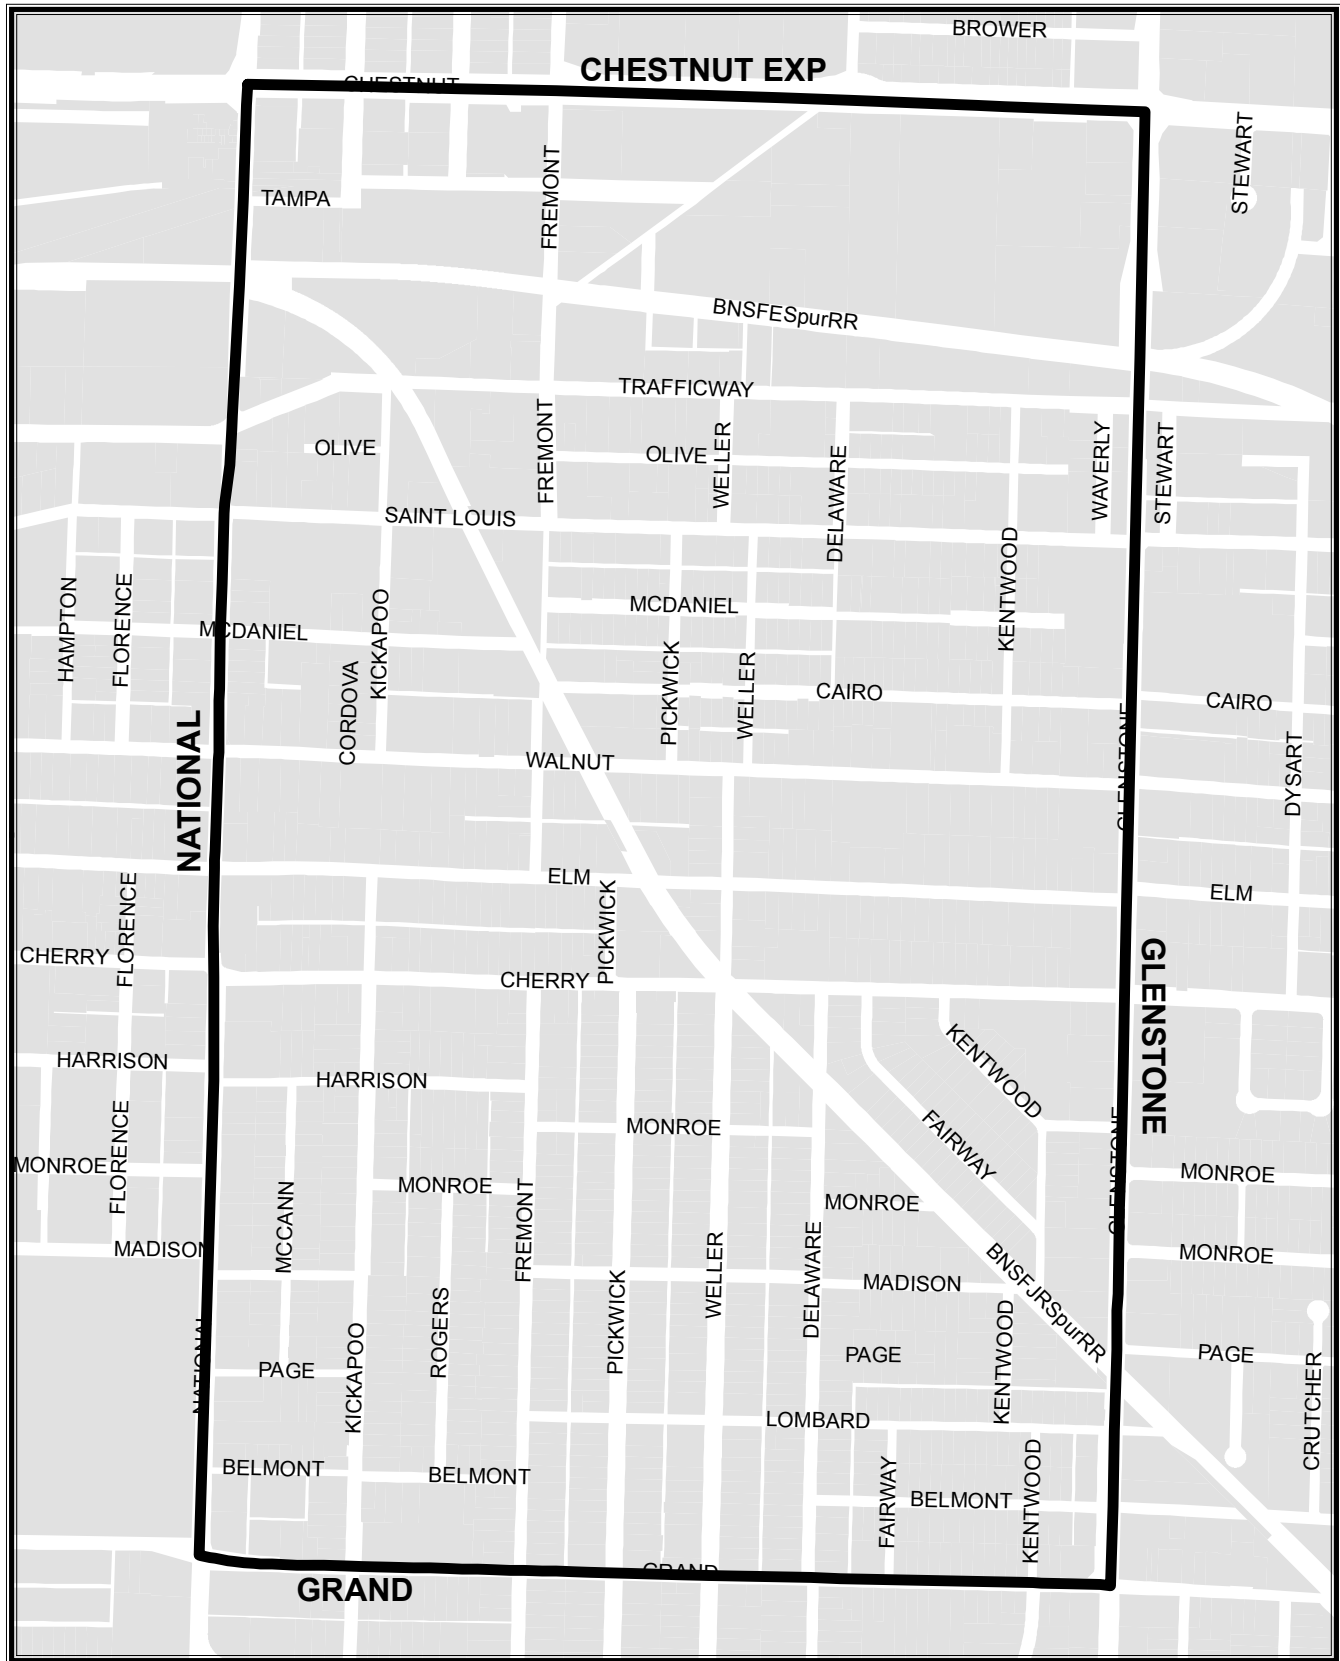

Rountree / Walnut Neighborhood Service Area