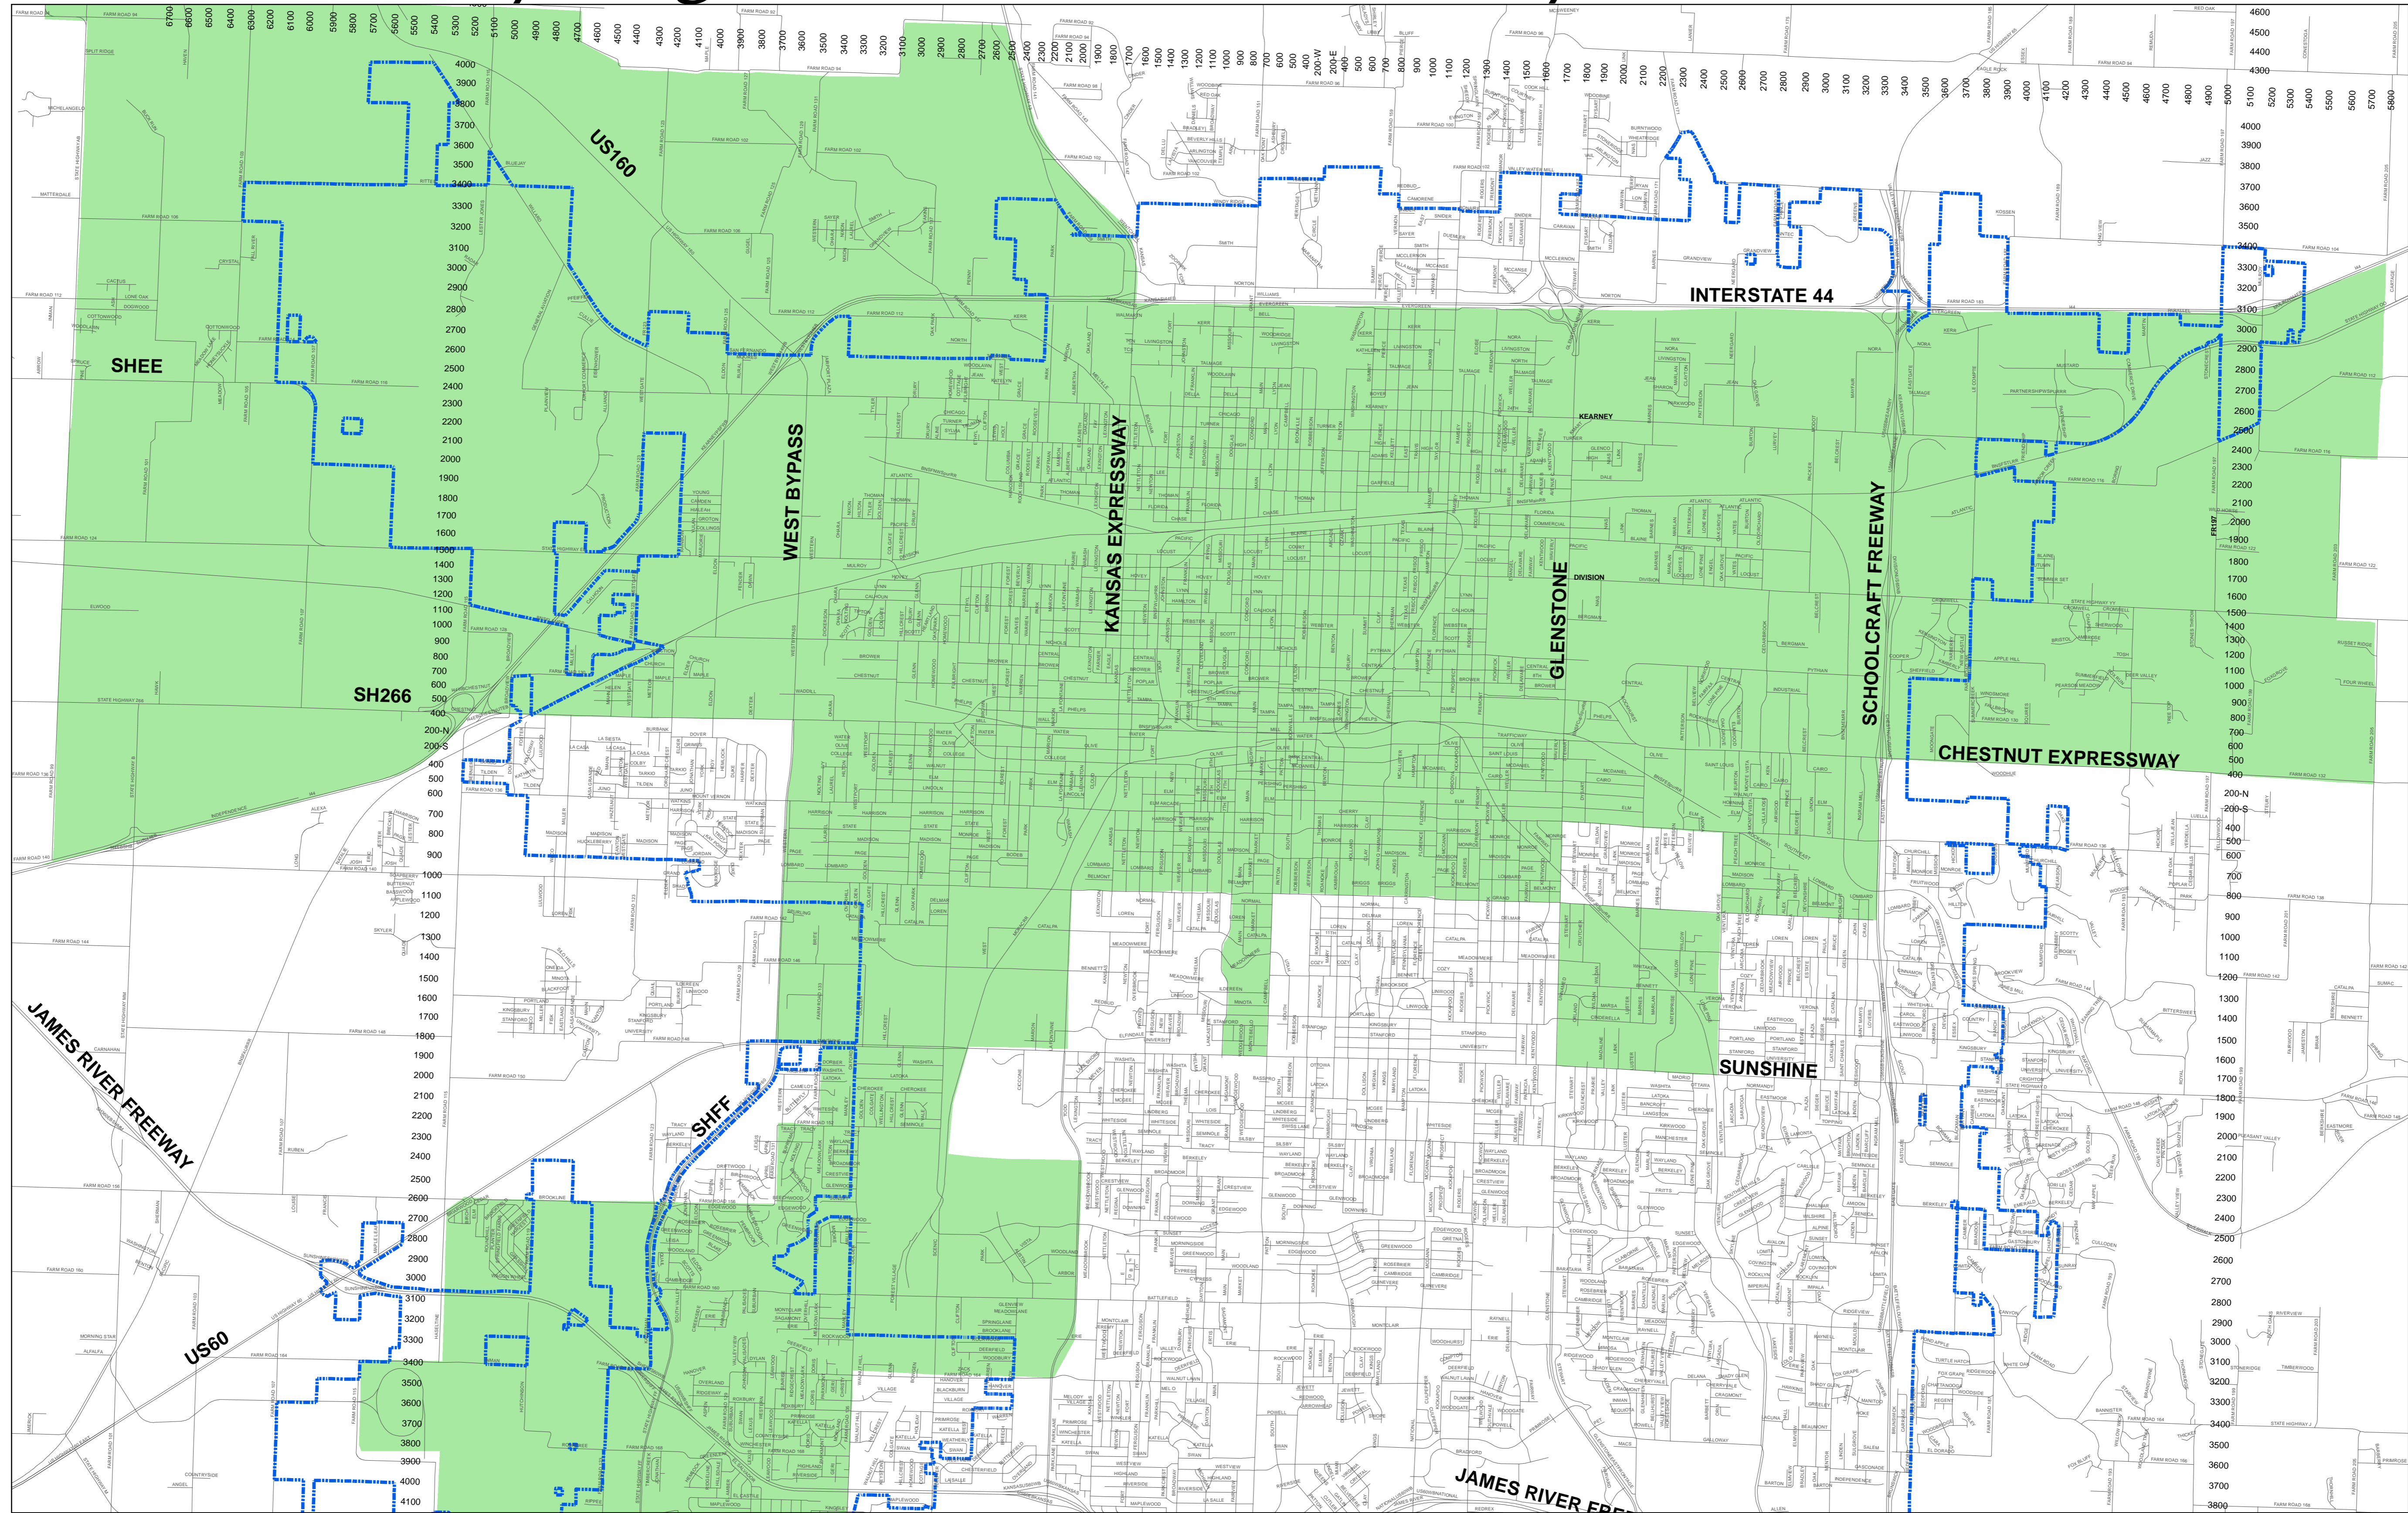

Springfield Enhanced Enterprise Zone

Enhanced Enterprise Zone

City Limits

4

Department of Planning and Development
City of Springfield, Missouri
August 2005