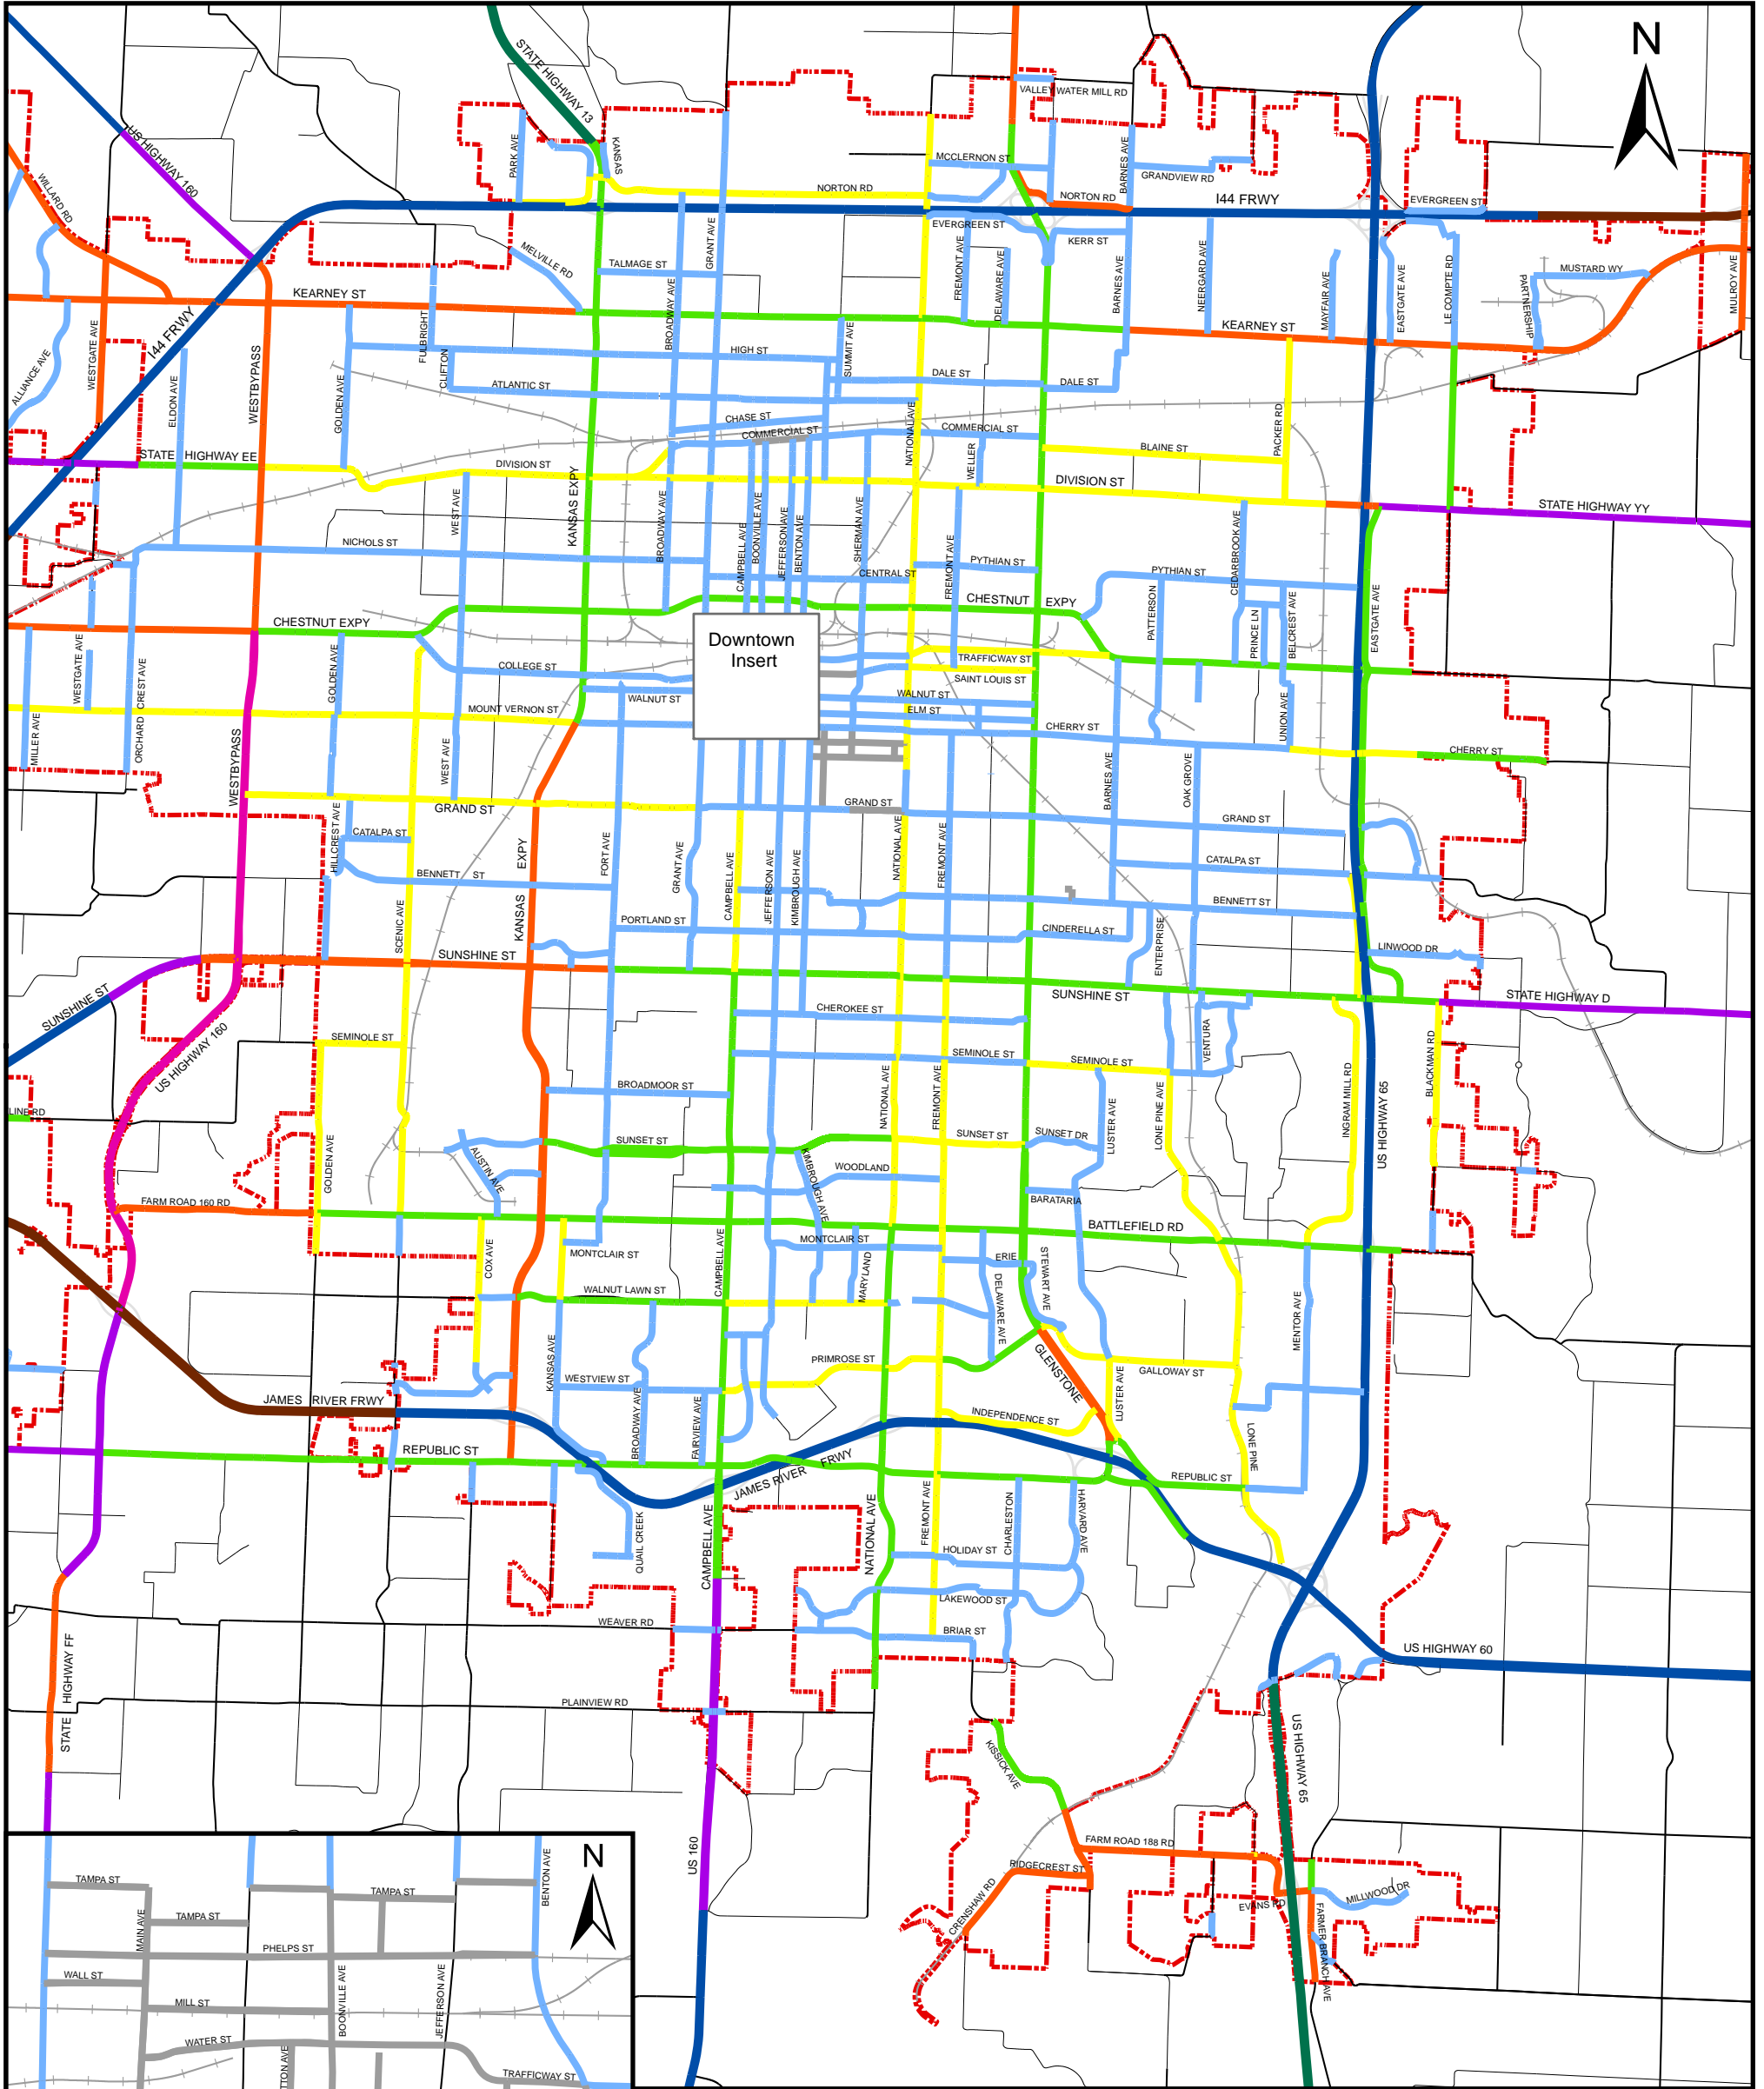

CITY OF SPRINGFIELD

SPEED LIMIT INVENTORY

Legend

- 20 MPH
- - - 20 MPH (8-4 MON-FRI)
- 30 MPH
- 35 MPH
- 40 MPH
- 45 MPH
- 50 MPH
- 55 MPH
- 60 MPH
- 65 MPH
- 70 MPH
- - - City Limits

By City Code: Sec106-231(c)
 Unless otherwise signed, within all intersections, and on all public streets within the city, 25 miles per hour shall be the maximum speed limit, and any speed in excess thereof shall be prima facie evidence that such speed is not reasonable or prudent and that it is unlawful.

DISCLAIMER: All information included on this map or digital file is provided "as-is" for general information purposes only. The City of Springfield, and all other contributing data suppliers, make no warranties, expressed or implied, concerning the accuracy, completeness, reliability, or suitability of the data for any particular use. Furthermore, the City of Springfield, and all other contributing data suppliers, assume no liability whatsoever associated with the use or misuse of the data.