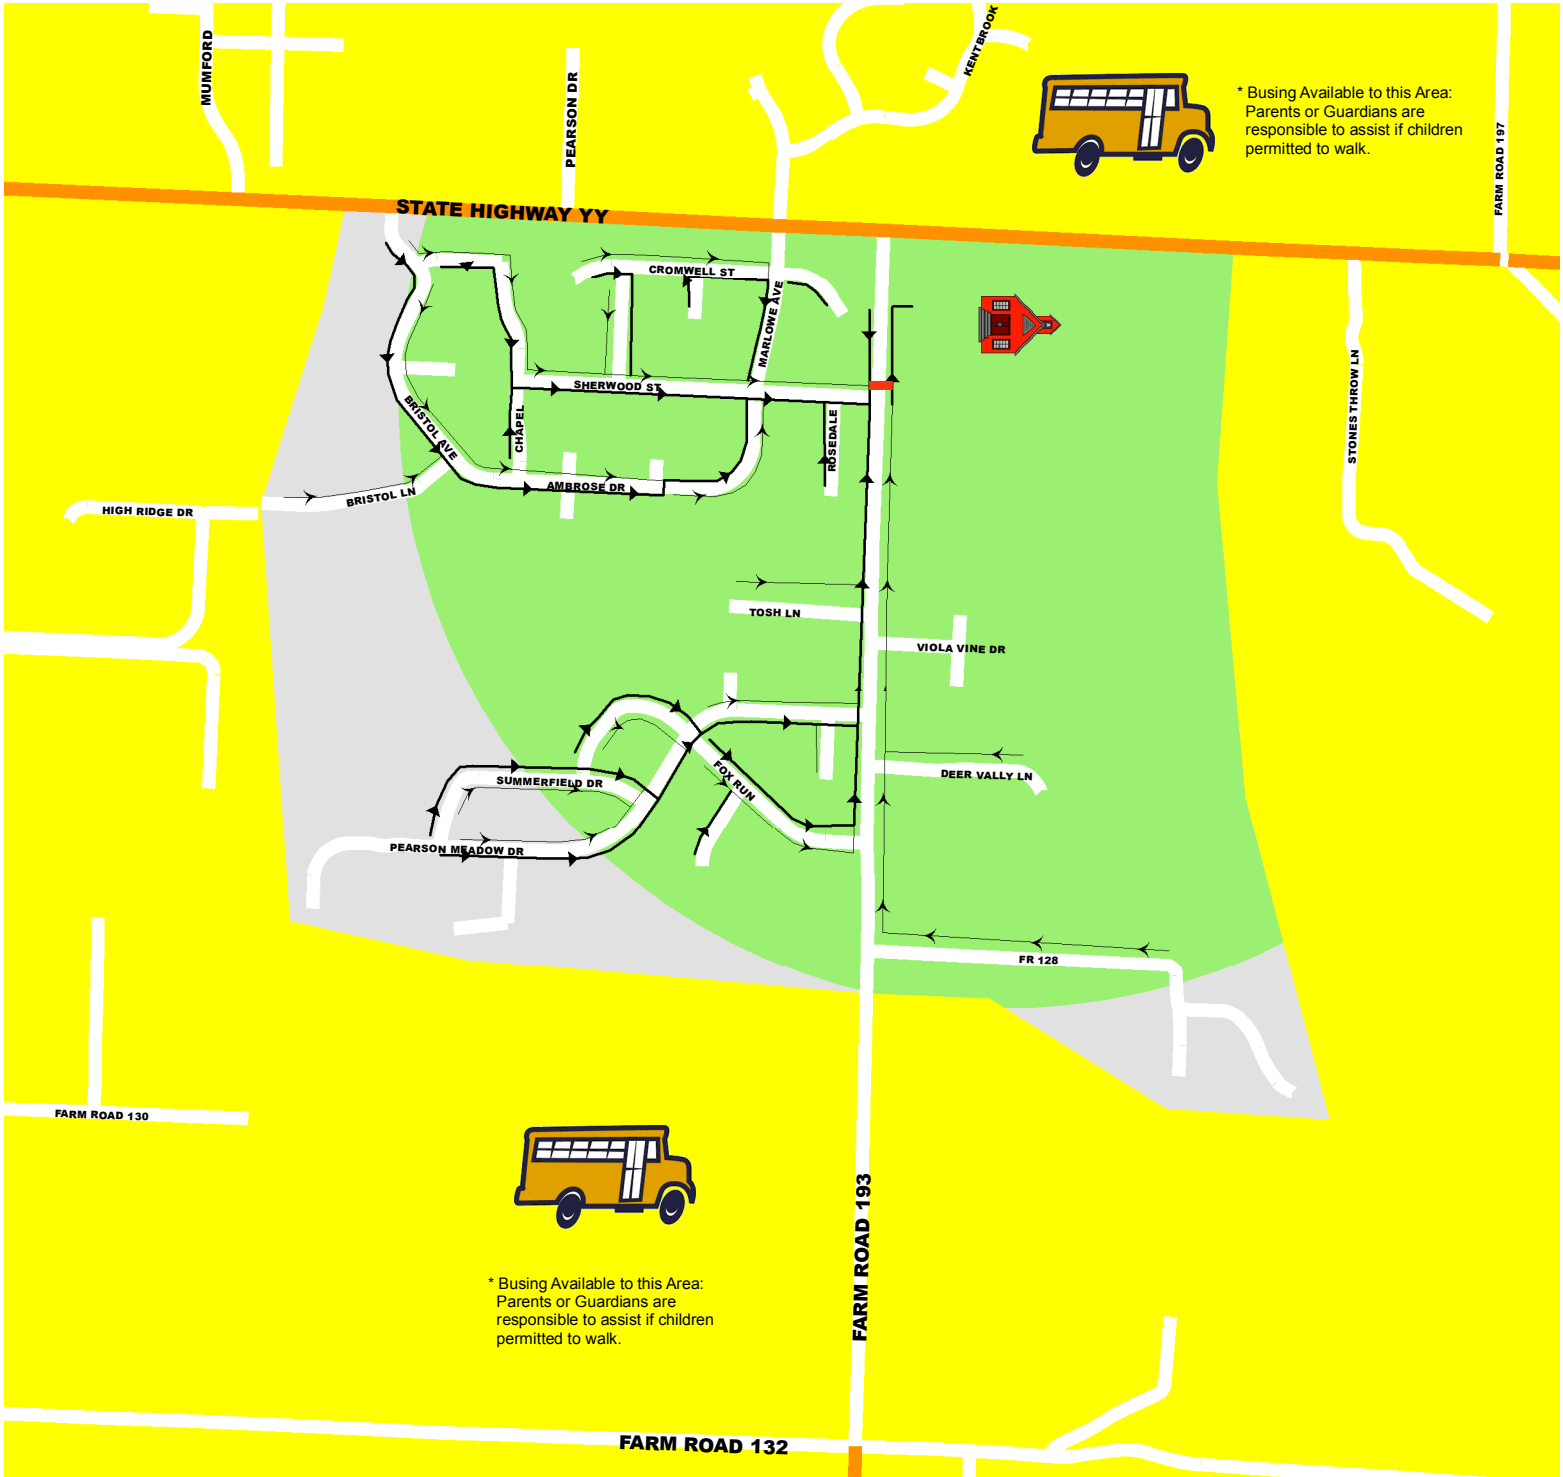

HICKORY HILLS ELEMENTARY

WALKING ROUTE *

SCHOOL YEAR 2009-2010

Legend

-  SCHOOL CROSSWALK
-  SCHOOL BOUNDARY
-  BARRIER STREET
-  WALKING ROUTE W/SIDEWALK
-  WALKING ROUTE NO SIDEWALK
-  1/2 MILE RADIUS

School Times

Start 8:00 am
Dismissal 2:45 pm

* Busing Available to this Area:
Parents or Guardians are
responsible to assist if children
permitted to walk.

* Busing Available to this Area:
Parents or Guardians are
responsible to assist if children
permitted to walk.