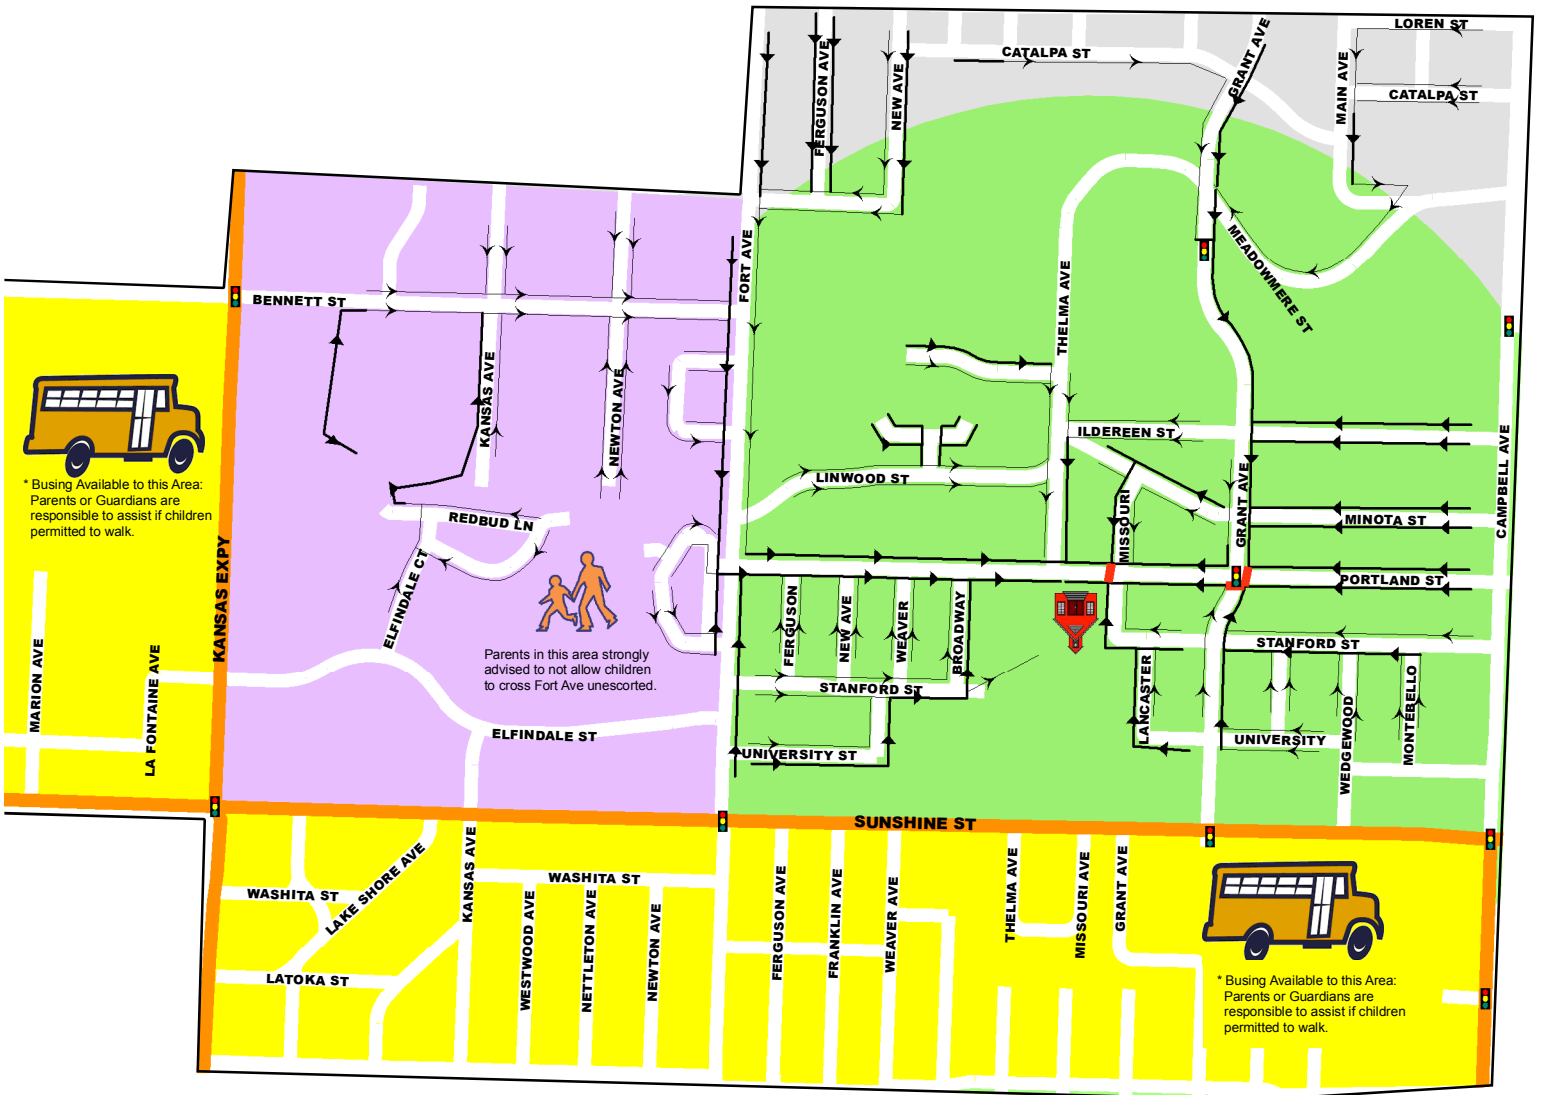

PORTLAND ELEMENTARY

WALKING ROUTE *

SCHOOL YEAR 2009-2010

Legend

- 1/2 MILE RADIUS
- SCHOOL CROSSWALK
- SCHOOL BOUNDARY
- WALKING ROUTE W/SIDEWALK
- WALKING ROUTE NO SIDEWALK
- BARRIER STREET
- SIGNAL

School Times

Start 8:45 am
Dismissal 3:30 pm

* Busing Available to this Area:
Parents or Guardians are responsible to assist if children permitted to walk.