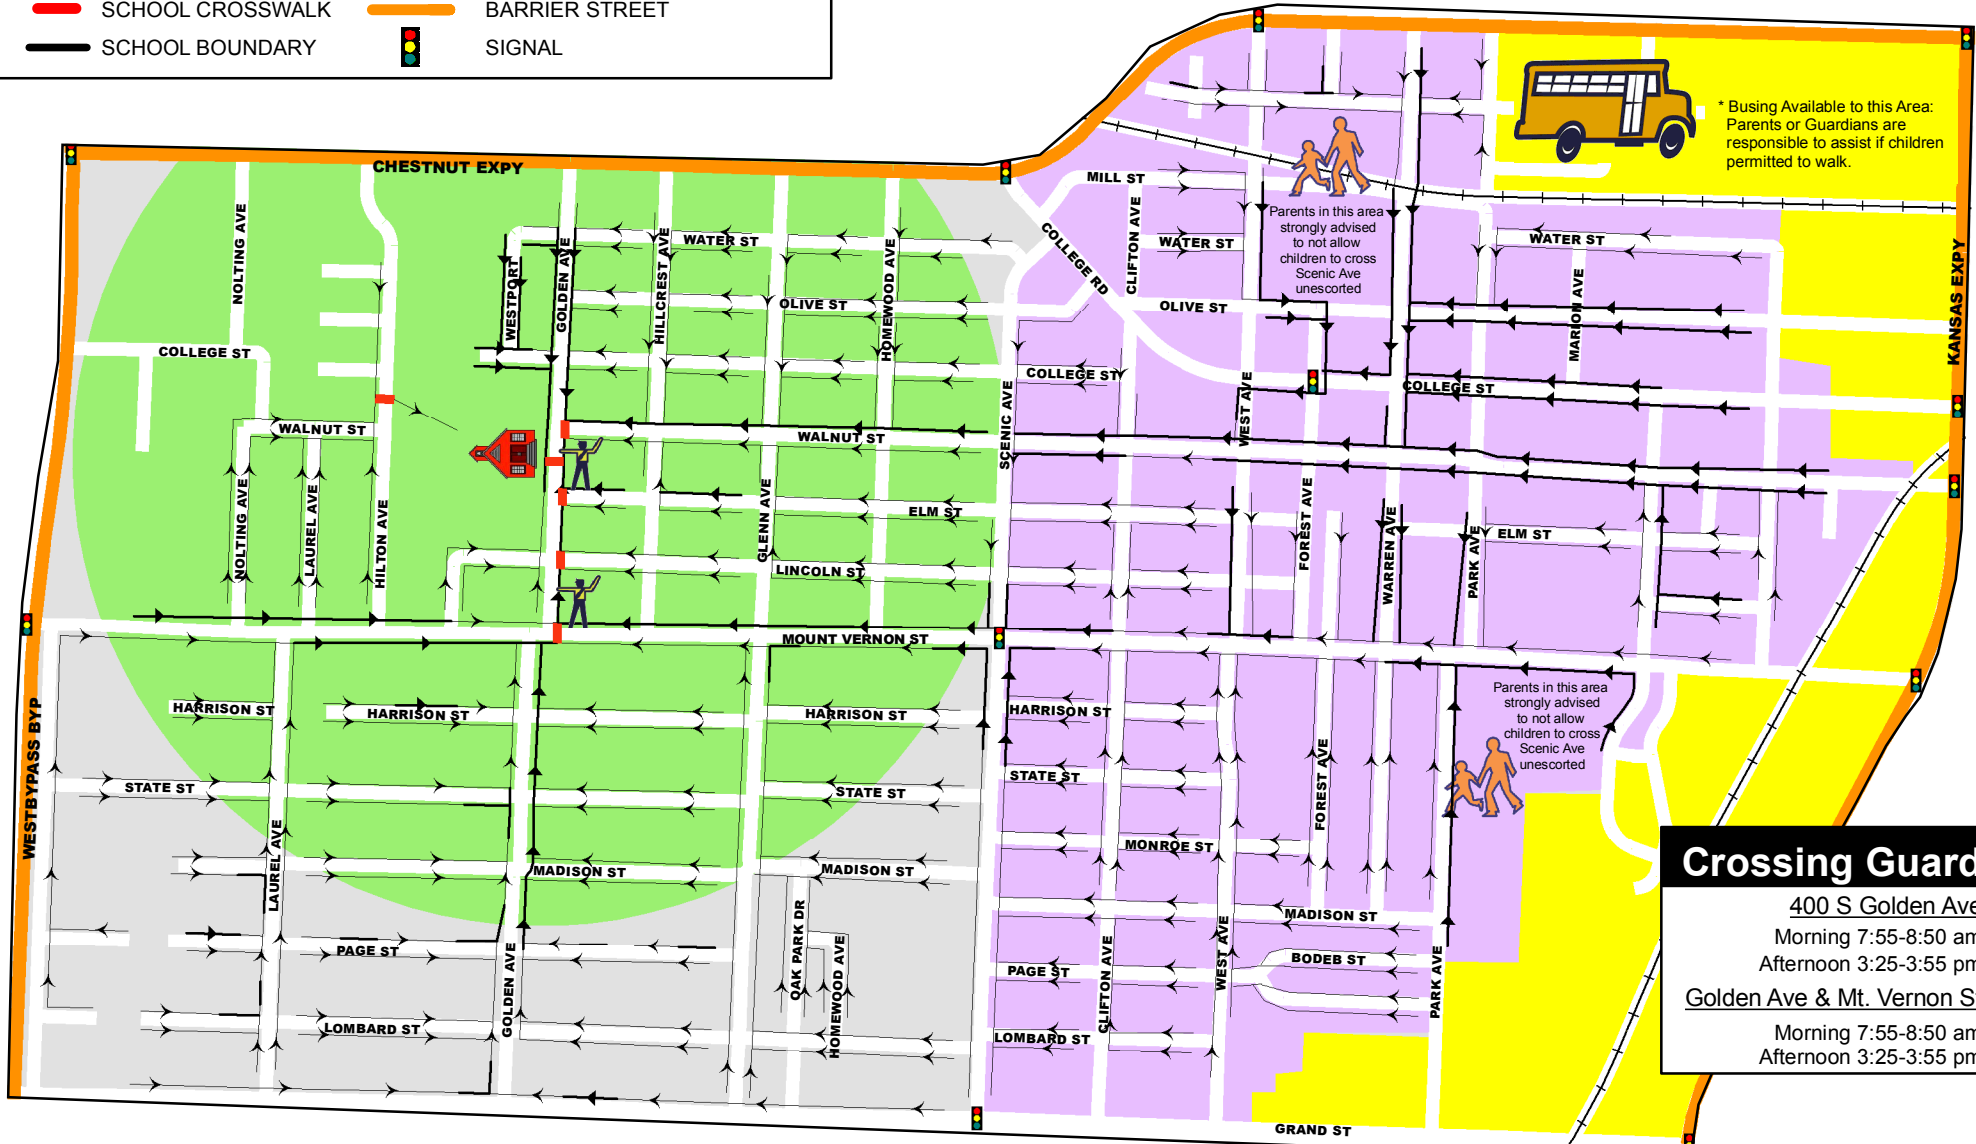

WESTPORT ELEMENTARY

WALKING ROUTE *

SCHOOL YEAR 2009-2010

Legend

- CROSSING GUARD
- 1/2 MILE RADIUS
- SCHOOL CROSSWALK
- SCHOOL BOUNDARY
- WALKING ROUTE W/SIDEWALK
- WALKING ROUTE NO SIDEWALK
- BARRIER STREET
- SIGNAL

School Times

Start 8:45 am
Dismissal 3:30 pm

* Busing Available to this Area: Parents or Guardians are responsible to assist if children permitted to walk.

Parents in this area strongly advised to not allow children to cross Scenic Ave unescorted

Crossing Guards

400 S Golden Ave
Morning 7:55-8:50 am
Afternoon 3:25-3:55 pm

Golden Ave & Mt. Vernon St
Morning 7:55-8:50 am
Afternoon 3:25-3:55 pm