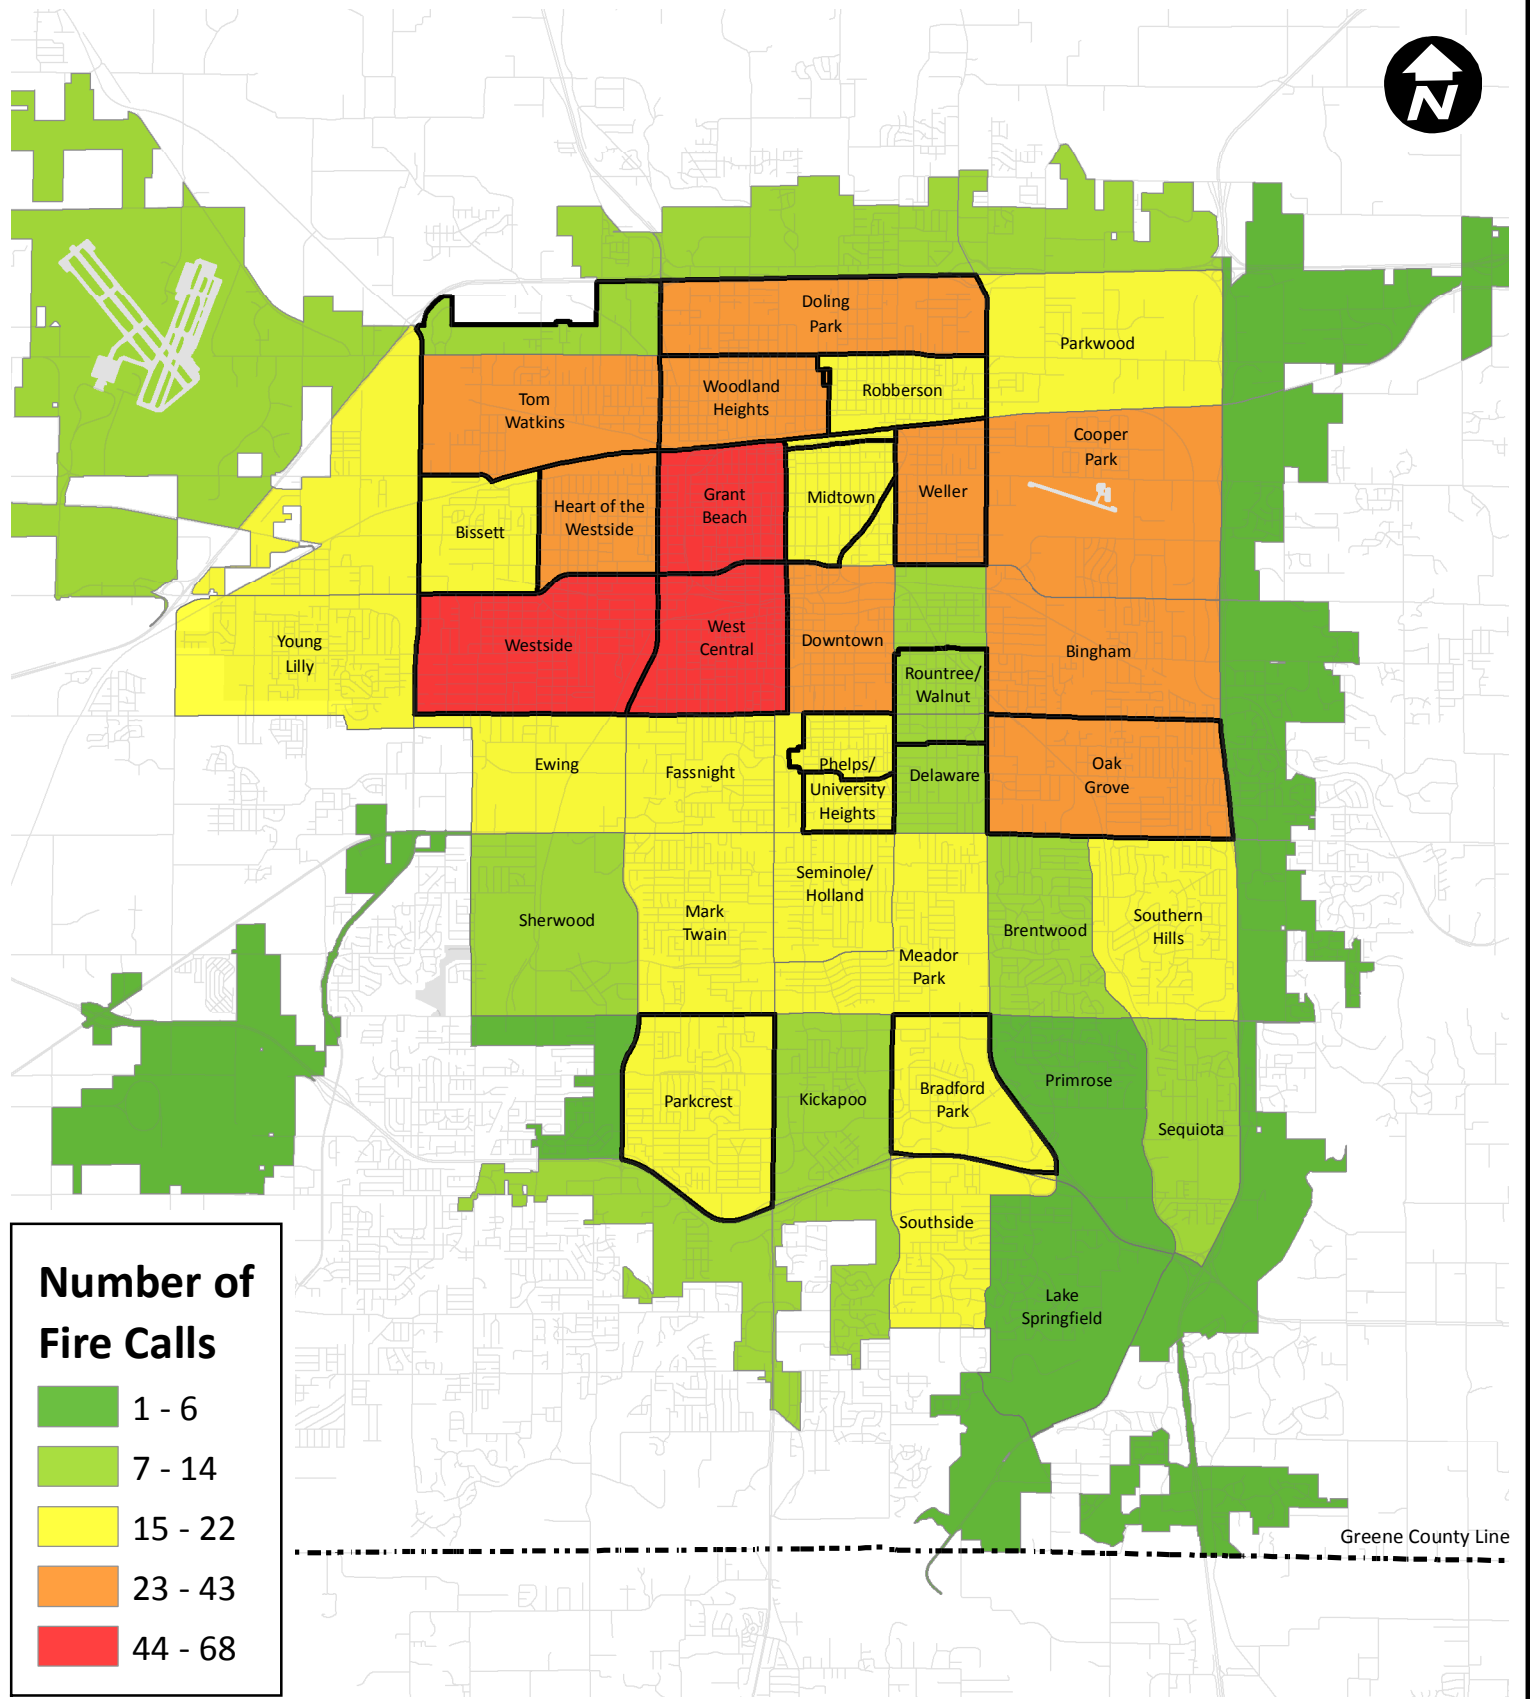

2014 SFD - FIRE CALLS

Map Includes
Only Fire Calls