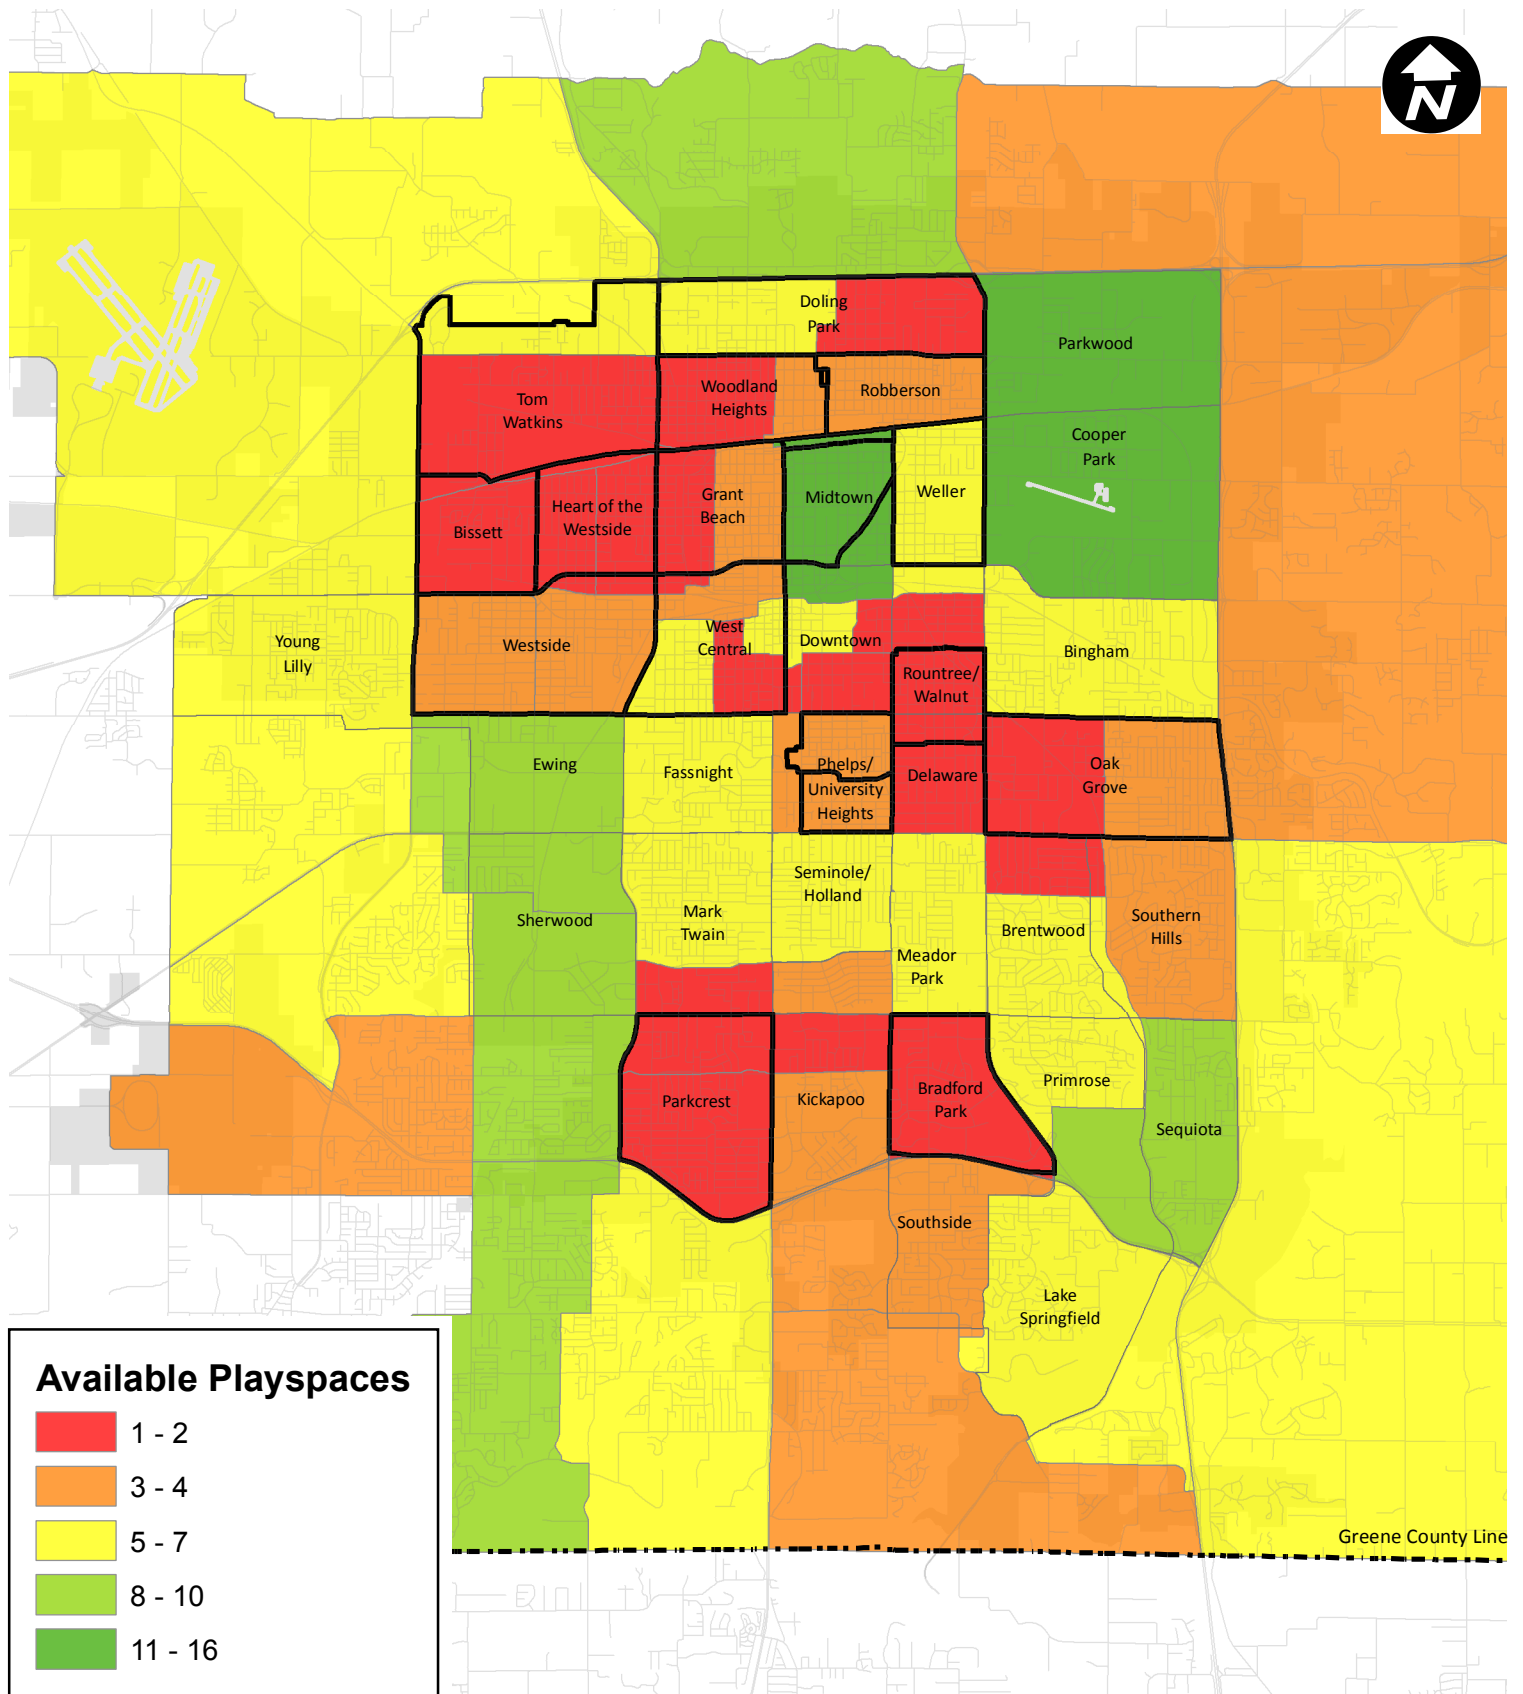

2014 AVAILABLE PLAYSPACES