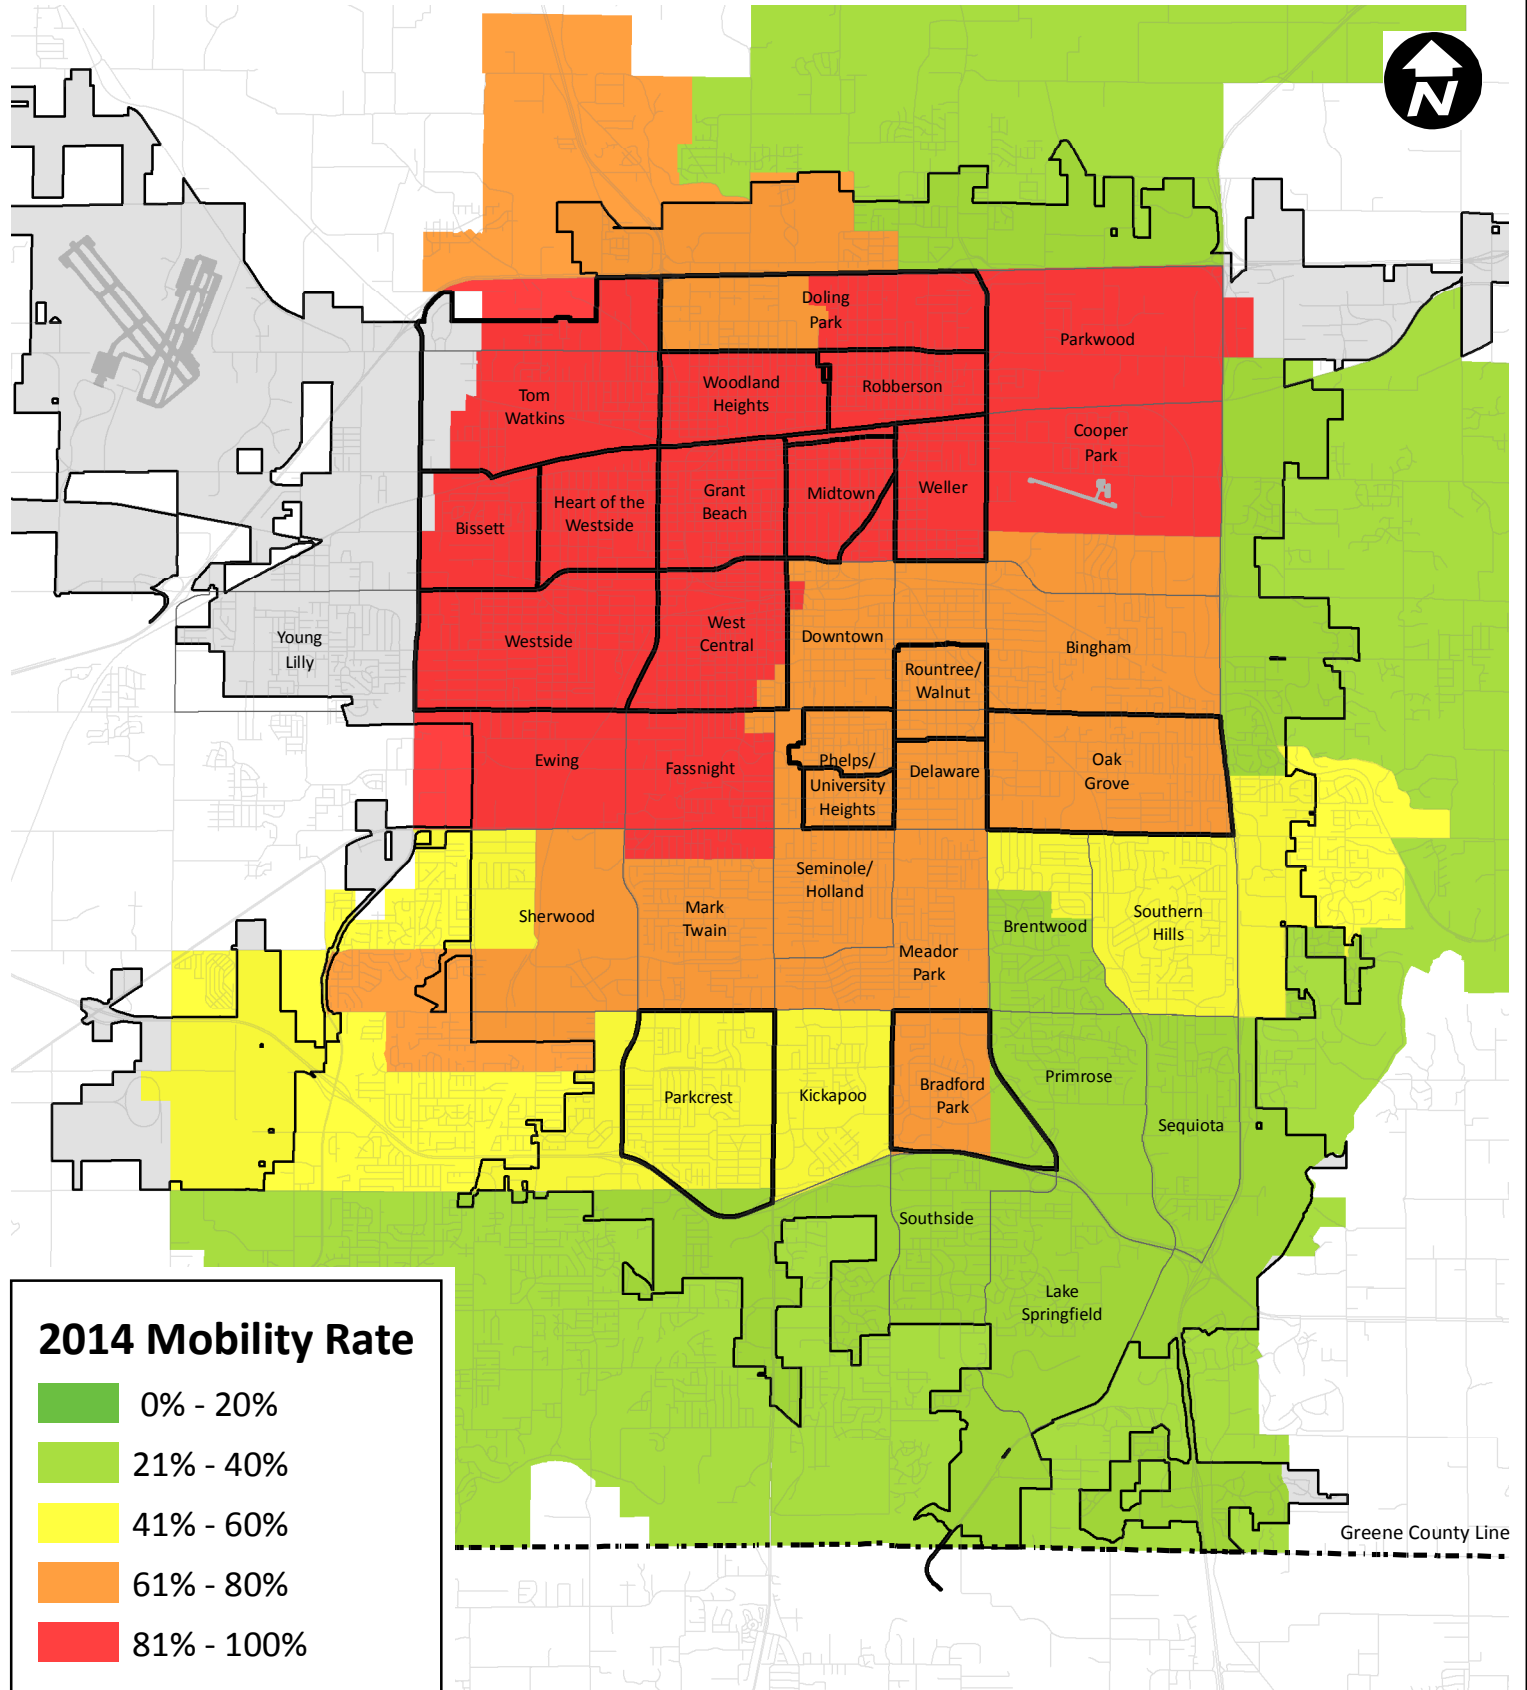

R-12 STUDENT MOBILITY

This indicator illustrates the percentages of students who transfer into and out of each public elementary school in Springfield. While the color intensities represent student mobility rates it also is a reflection of family stability, in the immediate neighborhood.