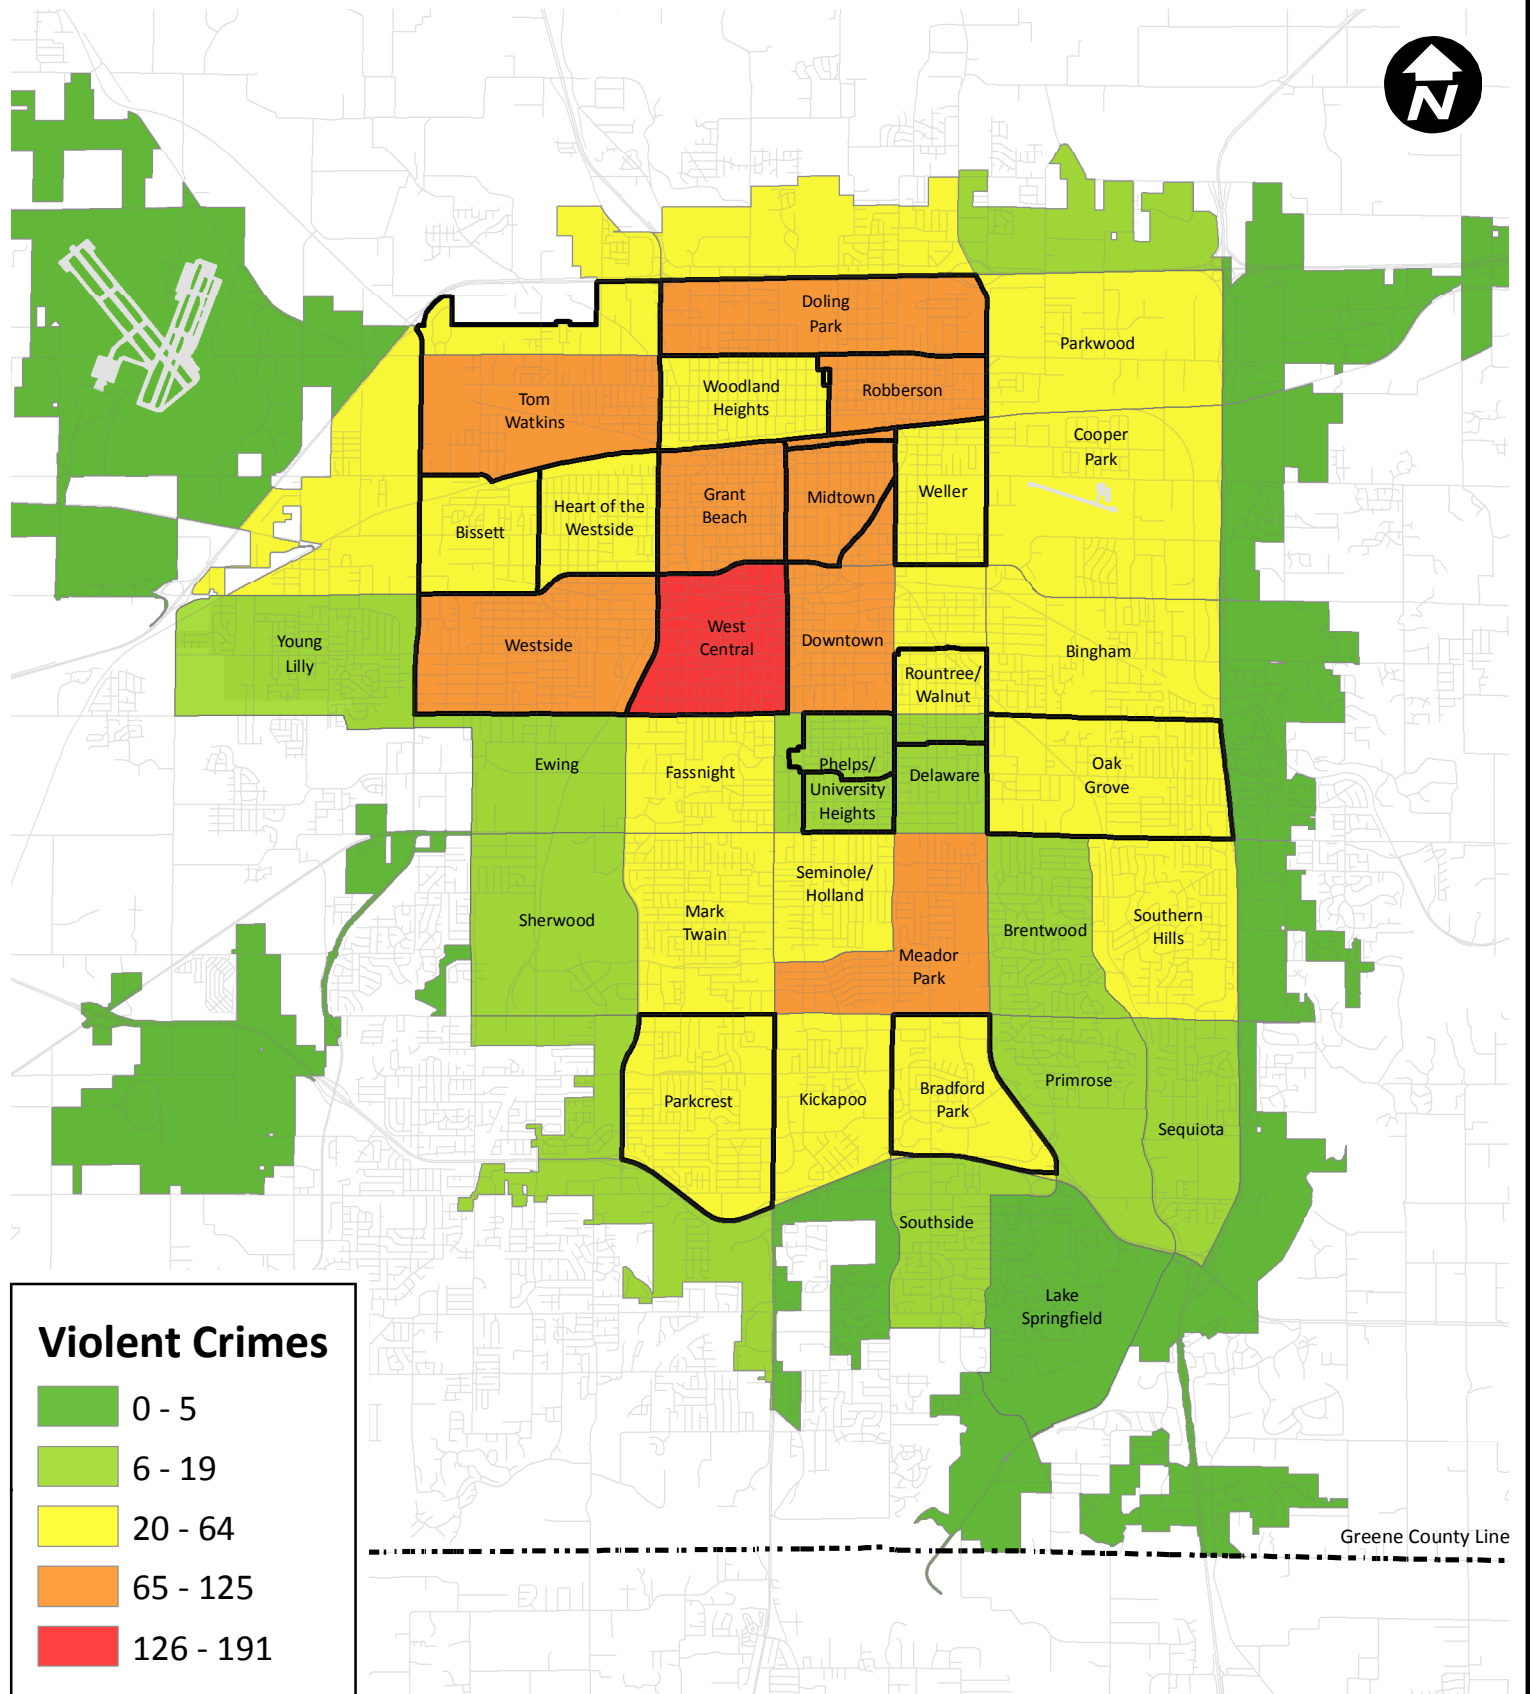

2014 VIOLENT CRIMES

UCR Part I
Incidents