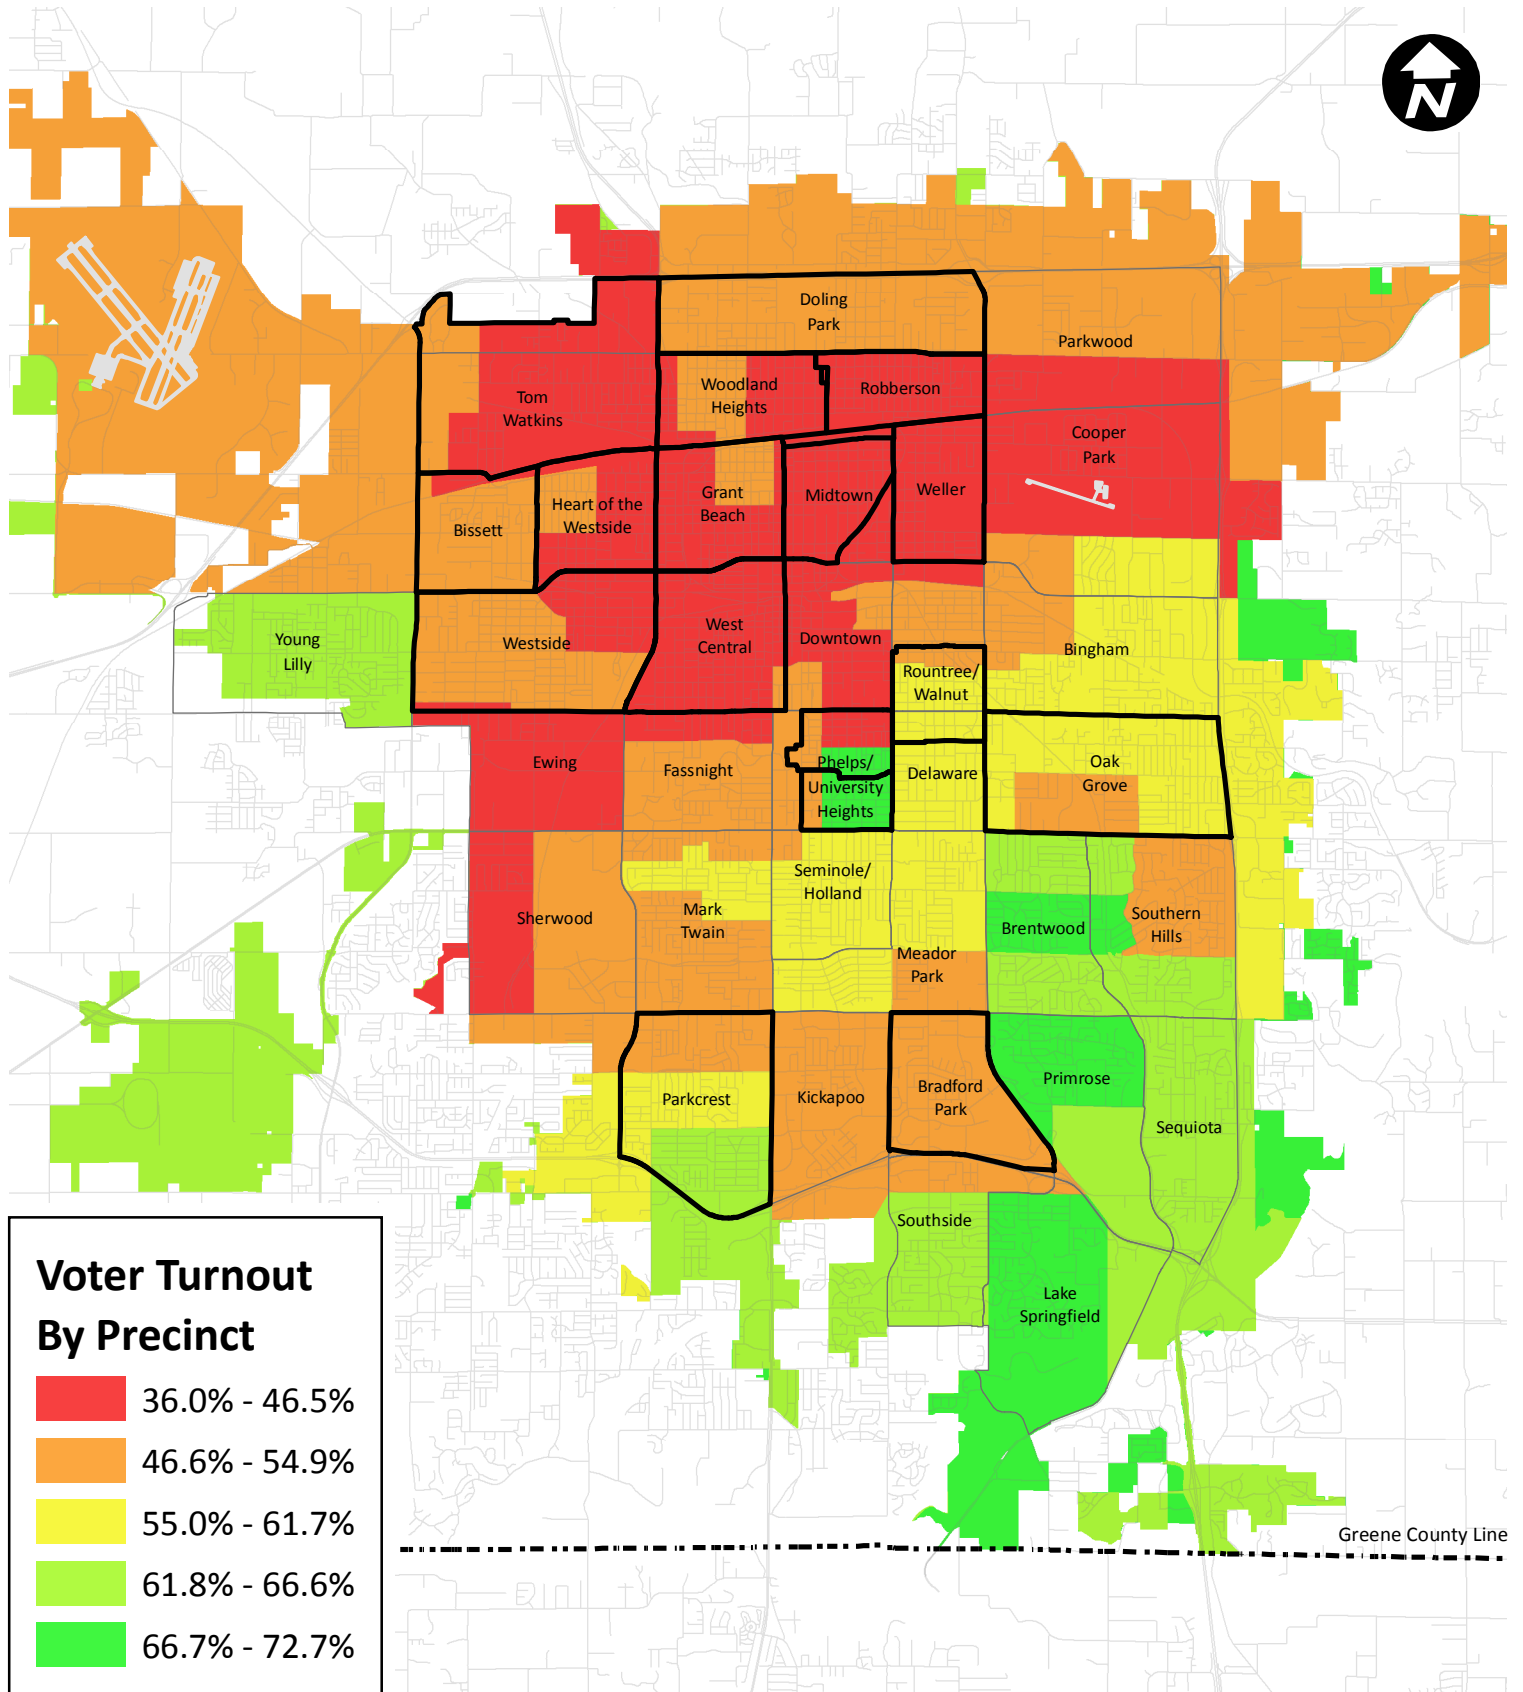

2012 VOTER TURNOUT

Presidential Election
November 2012