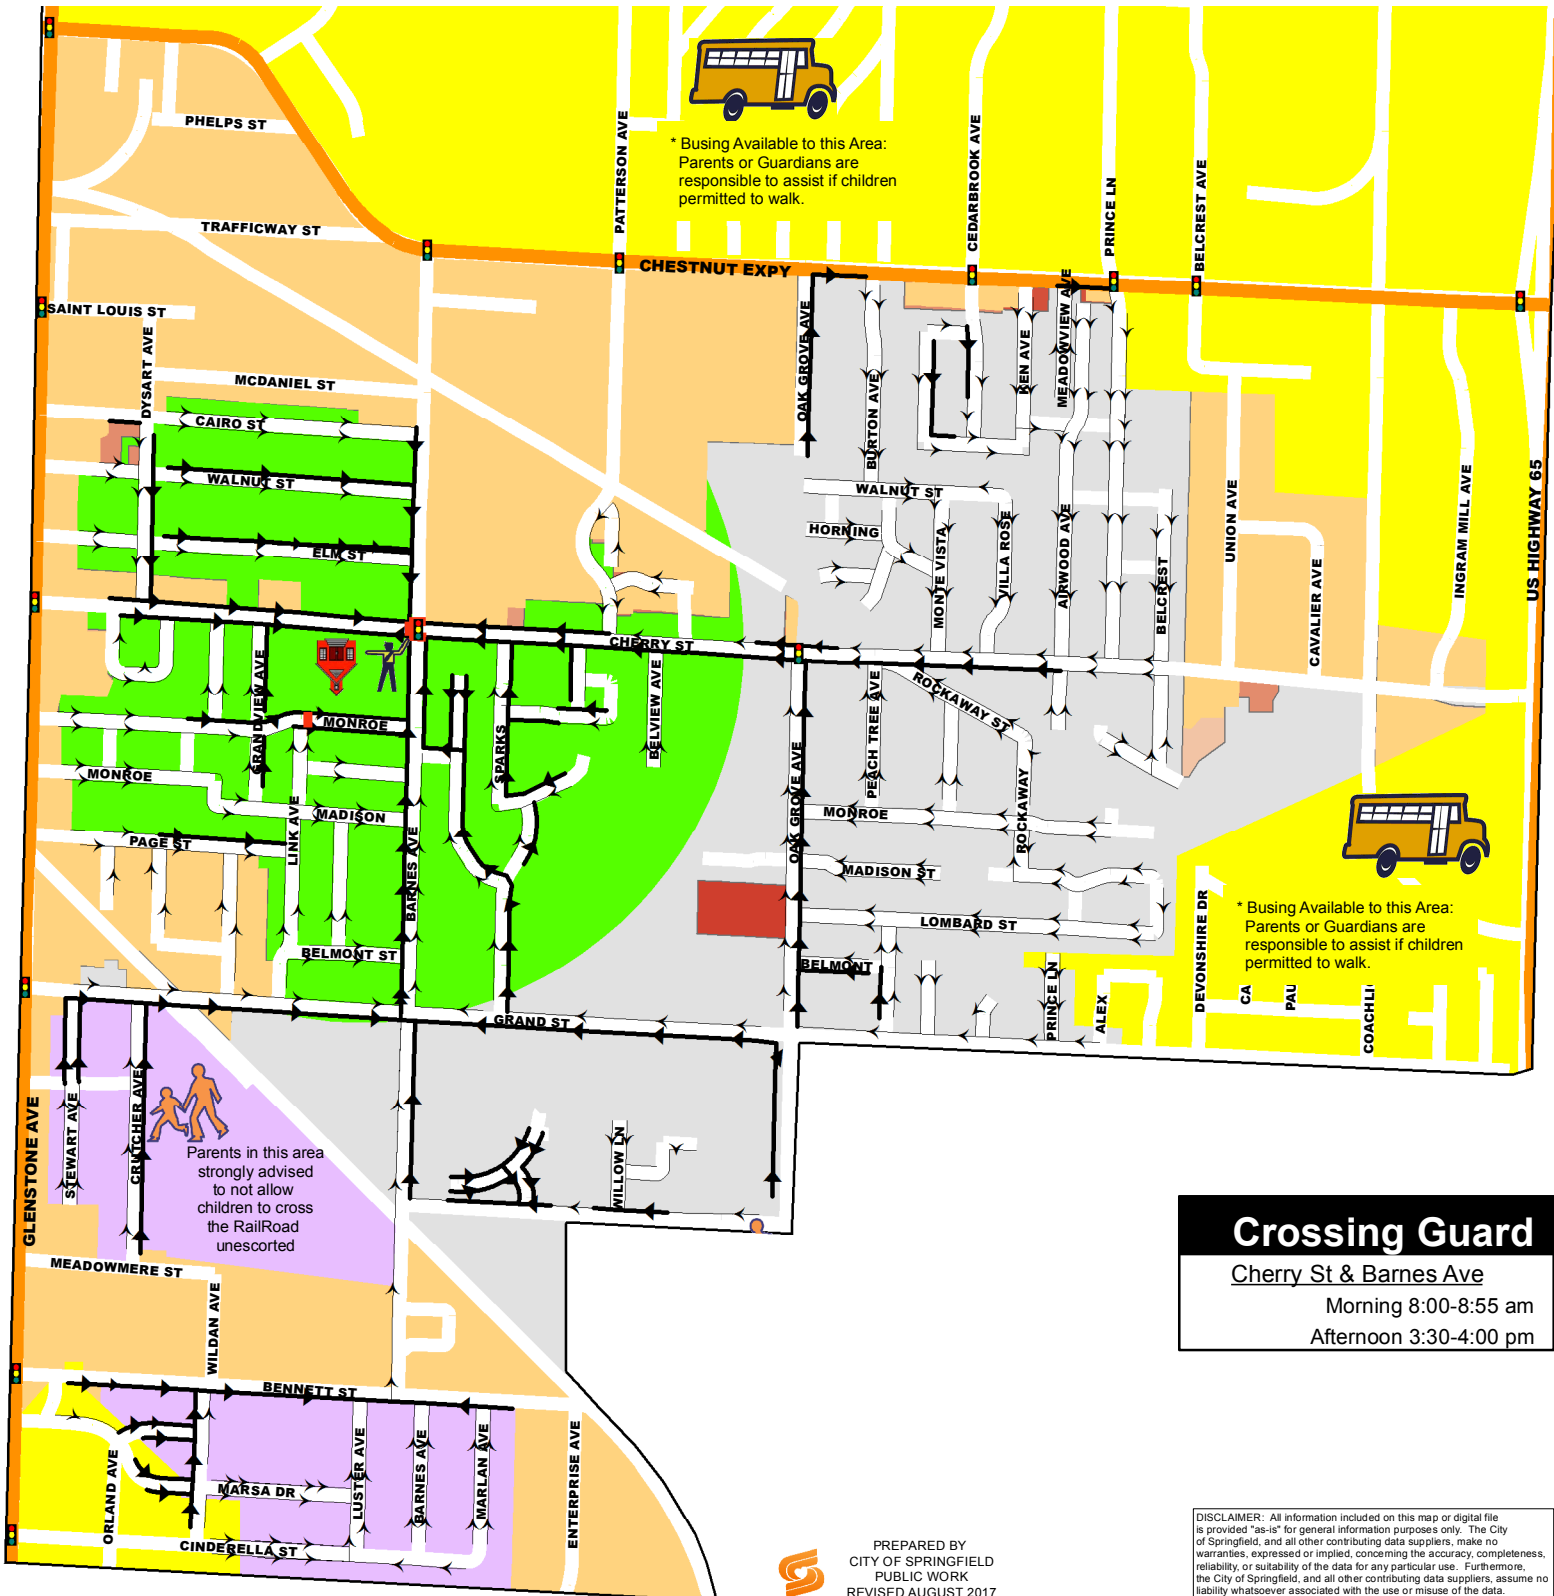

BINGHAM ELEMENTARY

WALKING ROUTE *

SCHOOL YEAR 2017-2018

Legend

- CROSSING GUARD
- 1/2 MILE RADIUS
- SCHOOL CROSSWALK
- SCHOOL BOUNDARY
- NON-RESIDENTIAL
- WALKING ROUTE W/SIDEWALK
- WALKING ROUTE NO SIDEWALK
- BARRIER STREET
- SIGNAL
- BUSING AVAILABLE

School Times

Start 8:50 am
Dismissal 3:35 pm

This map recommends a walking route based on sidewalk inventory and existing crossing features to assist parents who chose to have their child walk to school. The primary responsibility for the safety of their children is with the parents.

Crossing Guard
Cherry St & Barnes Ave
Morning 8:00-8:55 am
Afternoon 3:30-4:00 pm