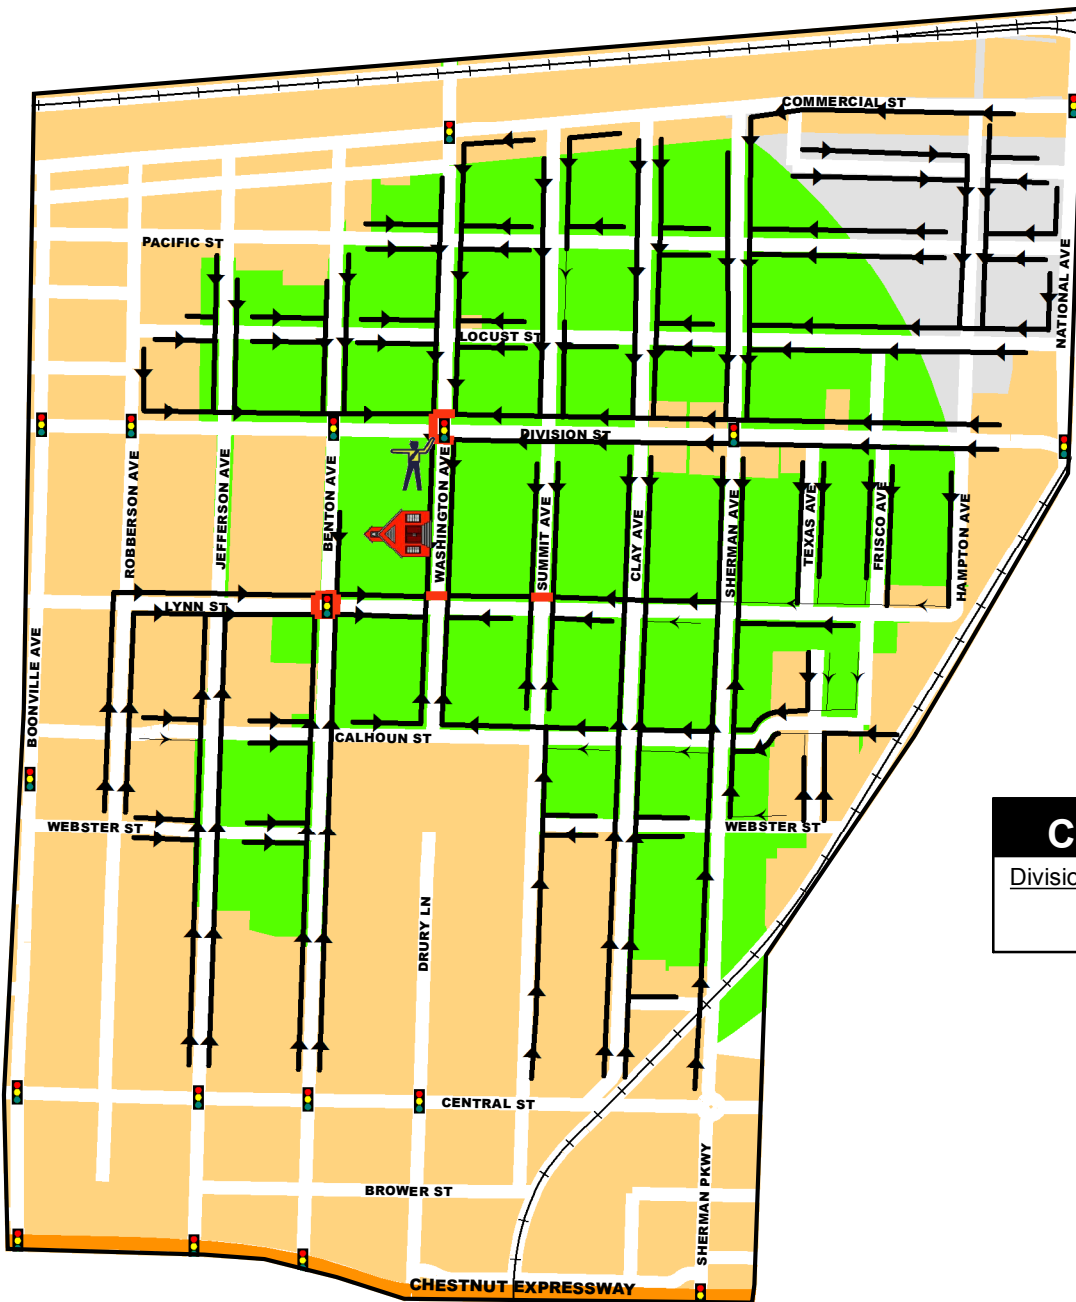

BOYD ELEMENTARY

WALKING ROUTE

SCHOOL YEAR 2017-2018

Legend

- | | | | |
|--|------------------|---|---------------------------|
|  | CROSSING GUARD |  | WALKING ROUTE W/SIDEWALK |
|  | 1/2 MILE RADIUS |  | WALKING ROUTE NO SIDEWALK |
|  | SCHOOL CROSSWALK |  | BARRIER STREET |
|  | SCHOOL BOUNDARY |  | SIGNAL |
|  | NON-RESIDENTIAL | | |

School Times

Start 8:15 am
Dismissal 3:00 pm

This map recommends a walking route based on sidewalk inventory and existing crossing features to assist parents who chose to have their child walk to school. The primary responsibility for the safety of their children is with the parents.

Crossing Guard

Division St and Washington Ave
Morning 7:25-8:20 am
Afternoon 2:55-3:30 pm