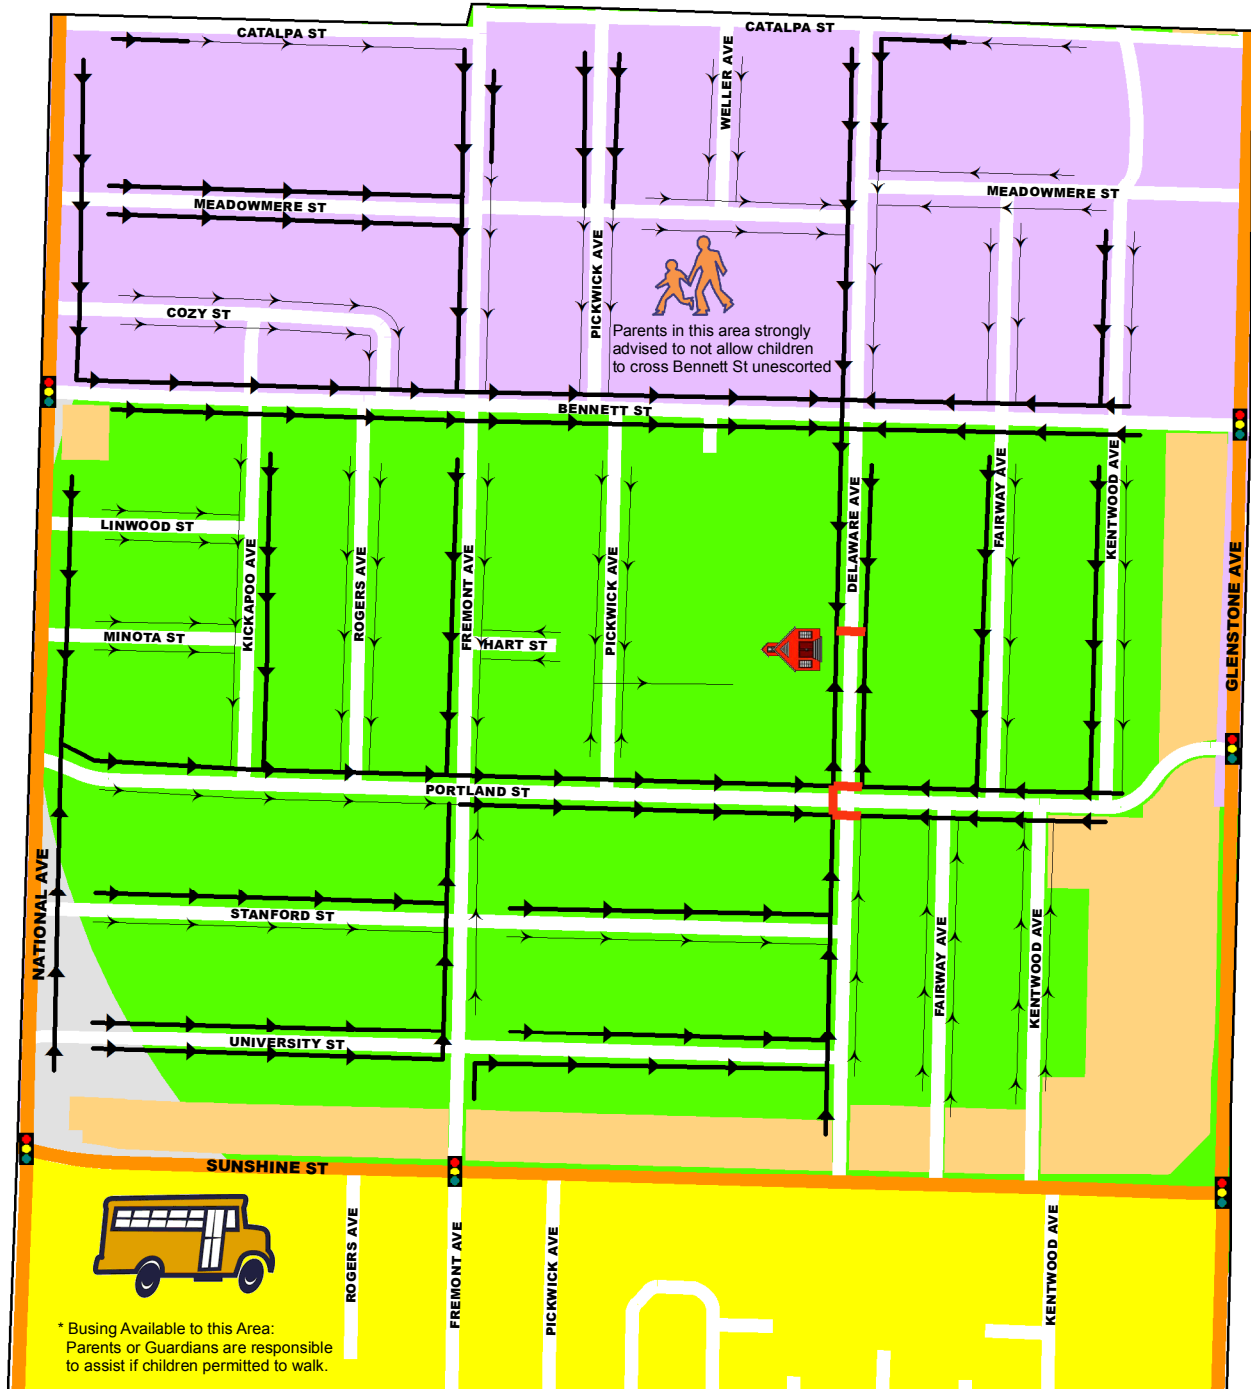

DELAWARE ELEMENTARY

WALKING ROUTE *

SCHOOL YEAR 2017-2018

Legend

- 1/2 MILE RADIUS
- SCHOOL CROSSWALK
- SCHOOL BOUNDARY
- NON-RESIDENTIAL
- WALKING ROUTE W/SIDEWALK
- WALKING ROUTE NO SIDEWALK
- BARRIER STREET
- SIGNAL
- BUSING AVAILABLE

School Times

Start 8:50 am
Dismissal 3:35 pm

This map recommends a walking route based on sidewalk inventory and existing crossing features to assist parents who chose to have their child walk to school. The primary responsibility for the safety of their children is with the parents.

* Busing Available to this Area:
Parents or Guardians are responsible to assist if children permitted to walk.