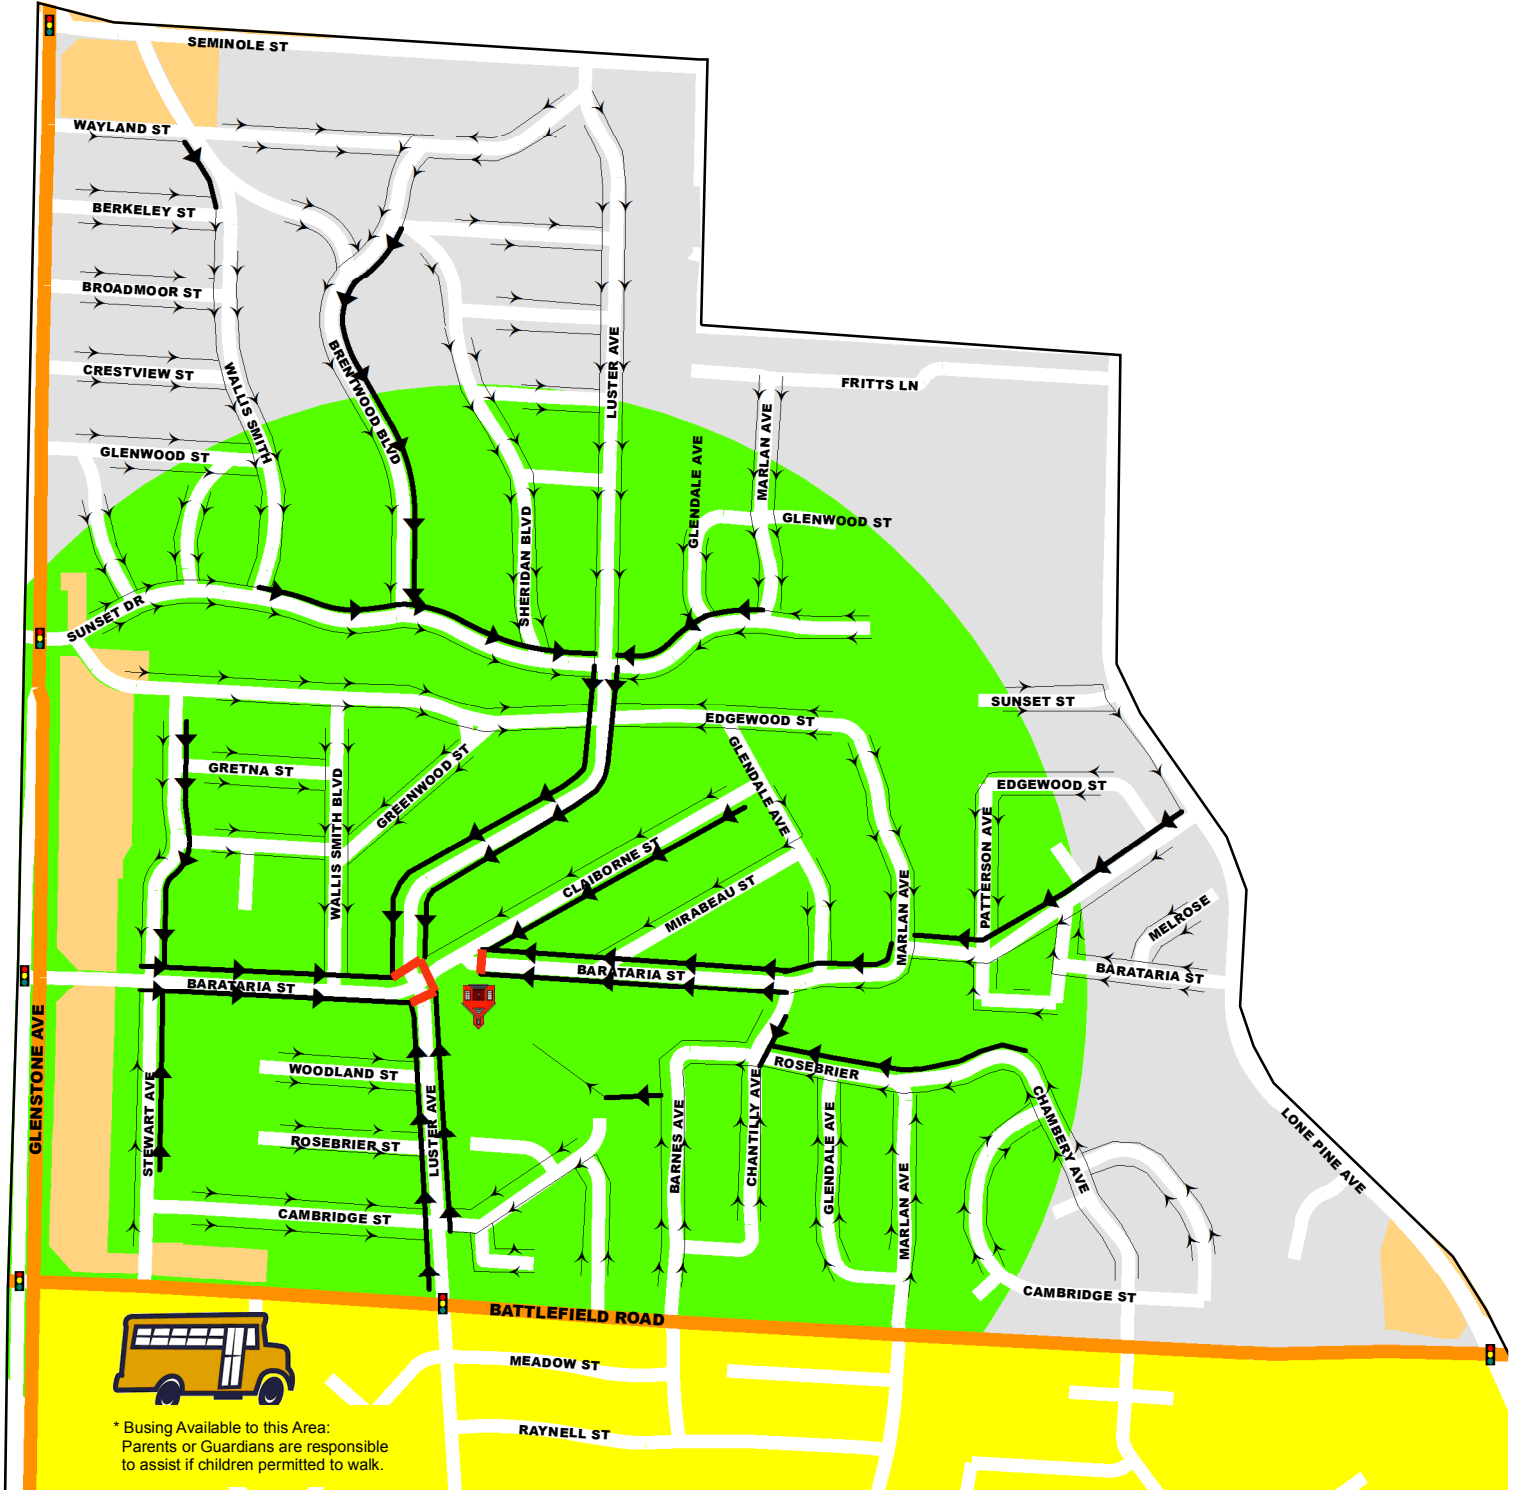

# EUGENE FIELD ELEMENTARY

WALKING ROUTE \*

SCHOOL YEAR 2017-2018

## Legend

-  1/2 MILE RADIUS
-  SCHOOL CROSSWALK
-  SCHOOL BOUNDARY
-  NON-RESIDENTIAL
-  WALKING ROUTE W/SIDEWALK
-  WALKING ROUTE NO SIDEWALK
-  BARRIER STREET
-  SIGNAL
-  BUSING AVAILABLE

## School Times

Start 8:50 am  
Dismissal 3:35 pm

This map recommends a walking route based on sidewalk inventory and existing crossing features to assist parents who chose to have their child walk to school. The primary responsibility for the safety of their children is with the parents.

\* Busing Available to this Area:  
Parents or Guardians are responsible  
to assist if children permitted to walk.