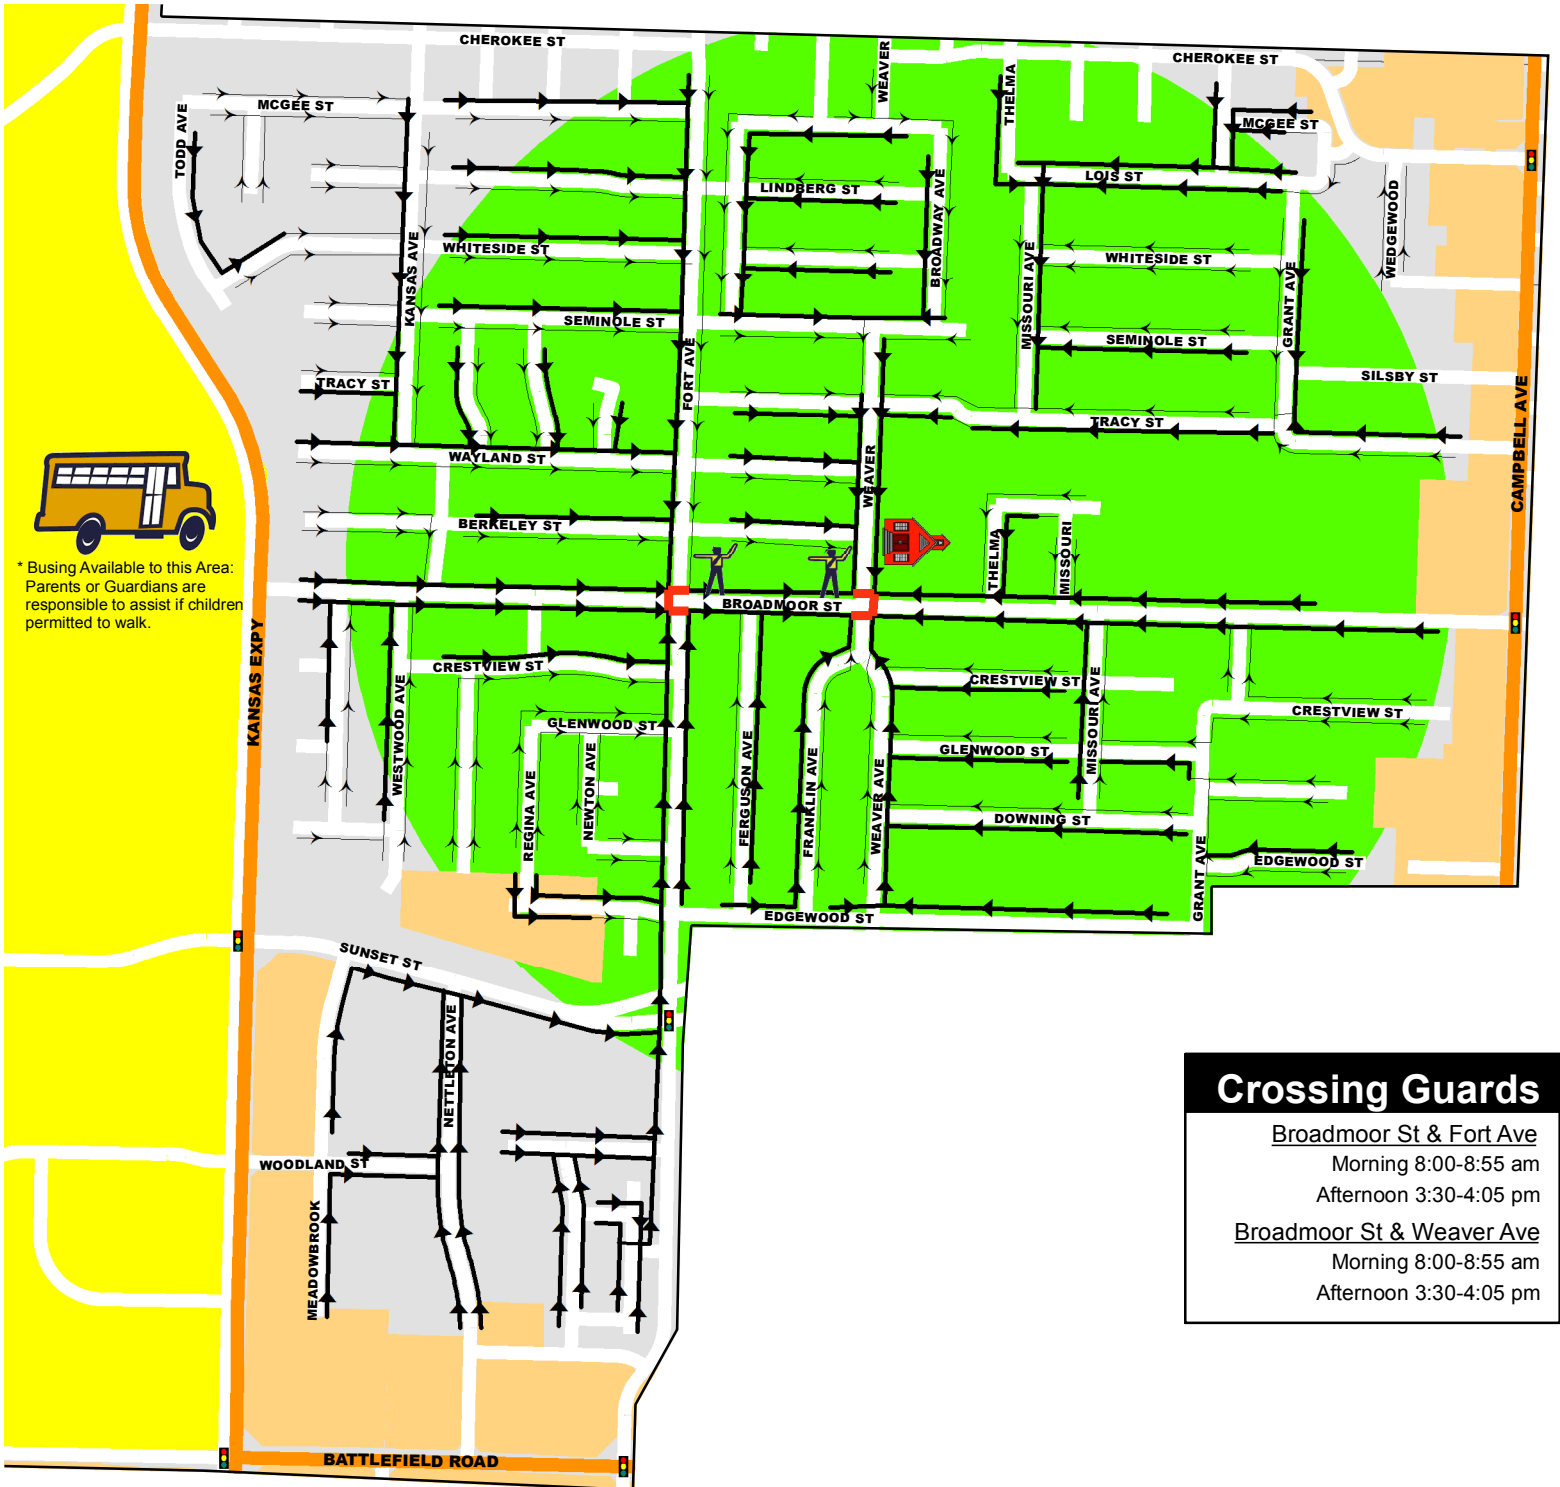

MARK TWAIN ELEMENTARY

WALKING ROUTE *

SCHOOL YEAR 2017-2018

Legend

- | | | | |
|--|------------------|---|---------------------------|
|  | CROSSING GUARD |  | WALKING ROUTE W/SIDEWALK |
|  | 1/2 MILE RADIUS |  | WALKING ROUTE NO SIDEWALK |
|  | SCHOOL CROSSWALK |  | BARRIER STREET |
|  | SCHOOL BOUNDARY |  | SIGNAL |
|  | NON-RESIDENTIAL |  | BUSING AVAILABLE |

School Times

Start 8:50 am
Dismissal 3:35 pm

This map recommends a walking route based on sidewalk inventory and existing crossing features to assist parents who chose to have their child walk to school. The primary responsibility for the safety of their Children is with the parents.

* Busing Available to this Area: Parents or Guardians are responsible to assist if children permitted to walk.

Crossing Guards

Broadmoor St & Fort Ave
Morning 8:00-8:55 am
Afternoon 3:30-4:05 pm

Broadmoor St & Weaver Ave
Morning 8:00-8:55 am
Afternoon 3:30-4:05 pm