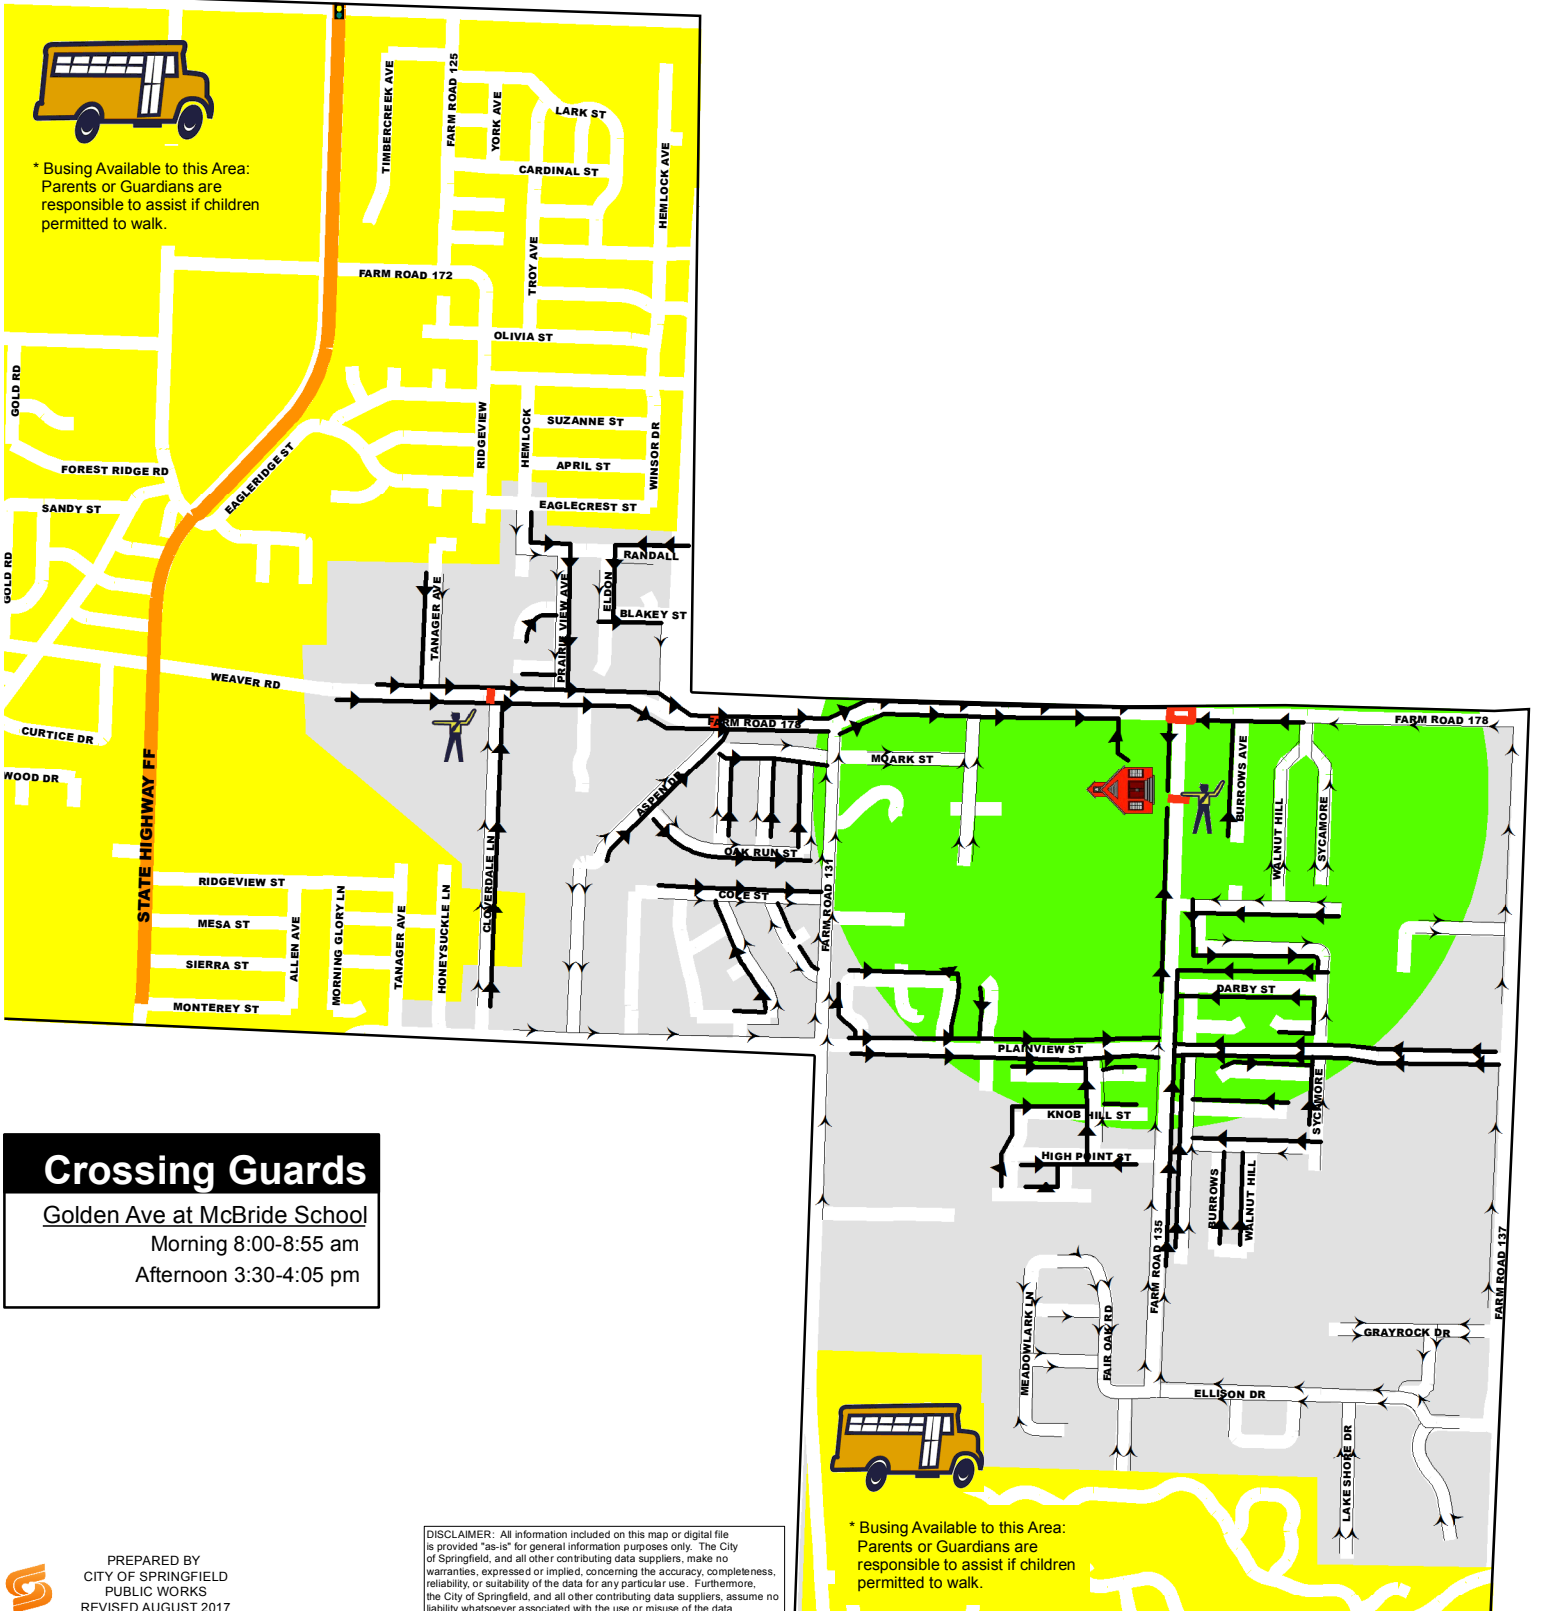

McBRIDE ELEMENTARY

WALKING ROUTE *

SCHOOL YEAR 2017-2018

Legend

- CROSSING GUARD
- WALKING ROUTE W/SIDEWALK
- WALKING ROUTE NO SIDEWALK
- 1/2 MILE RADIUS
- SCHOOL CROSSWALK
- BARRIER STREET
- SIGNAL
- SCHOOL BOUNDARY
- BUSING AVAILABLE

School Times

Start 8:50 am
Dismissal 3:35 pm

This map recommends a walking route based on sidewalk inventory and existing crossing features to assist parents who chose to have their child walk to school. The primary responsibility for the safety of their Children is with the parents.

* Busing Available to this Area: Parents or Guardians are responsible to assist if children permitted to walk.

Crossing Guards

Golden Ave at McBride School
Morning 8:00-8:55 am
Afternoon 3:30-4:05 pm

* Busing Available to this Area: Parents or Guardians are responsible to assist if children permitted to walk.