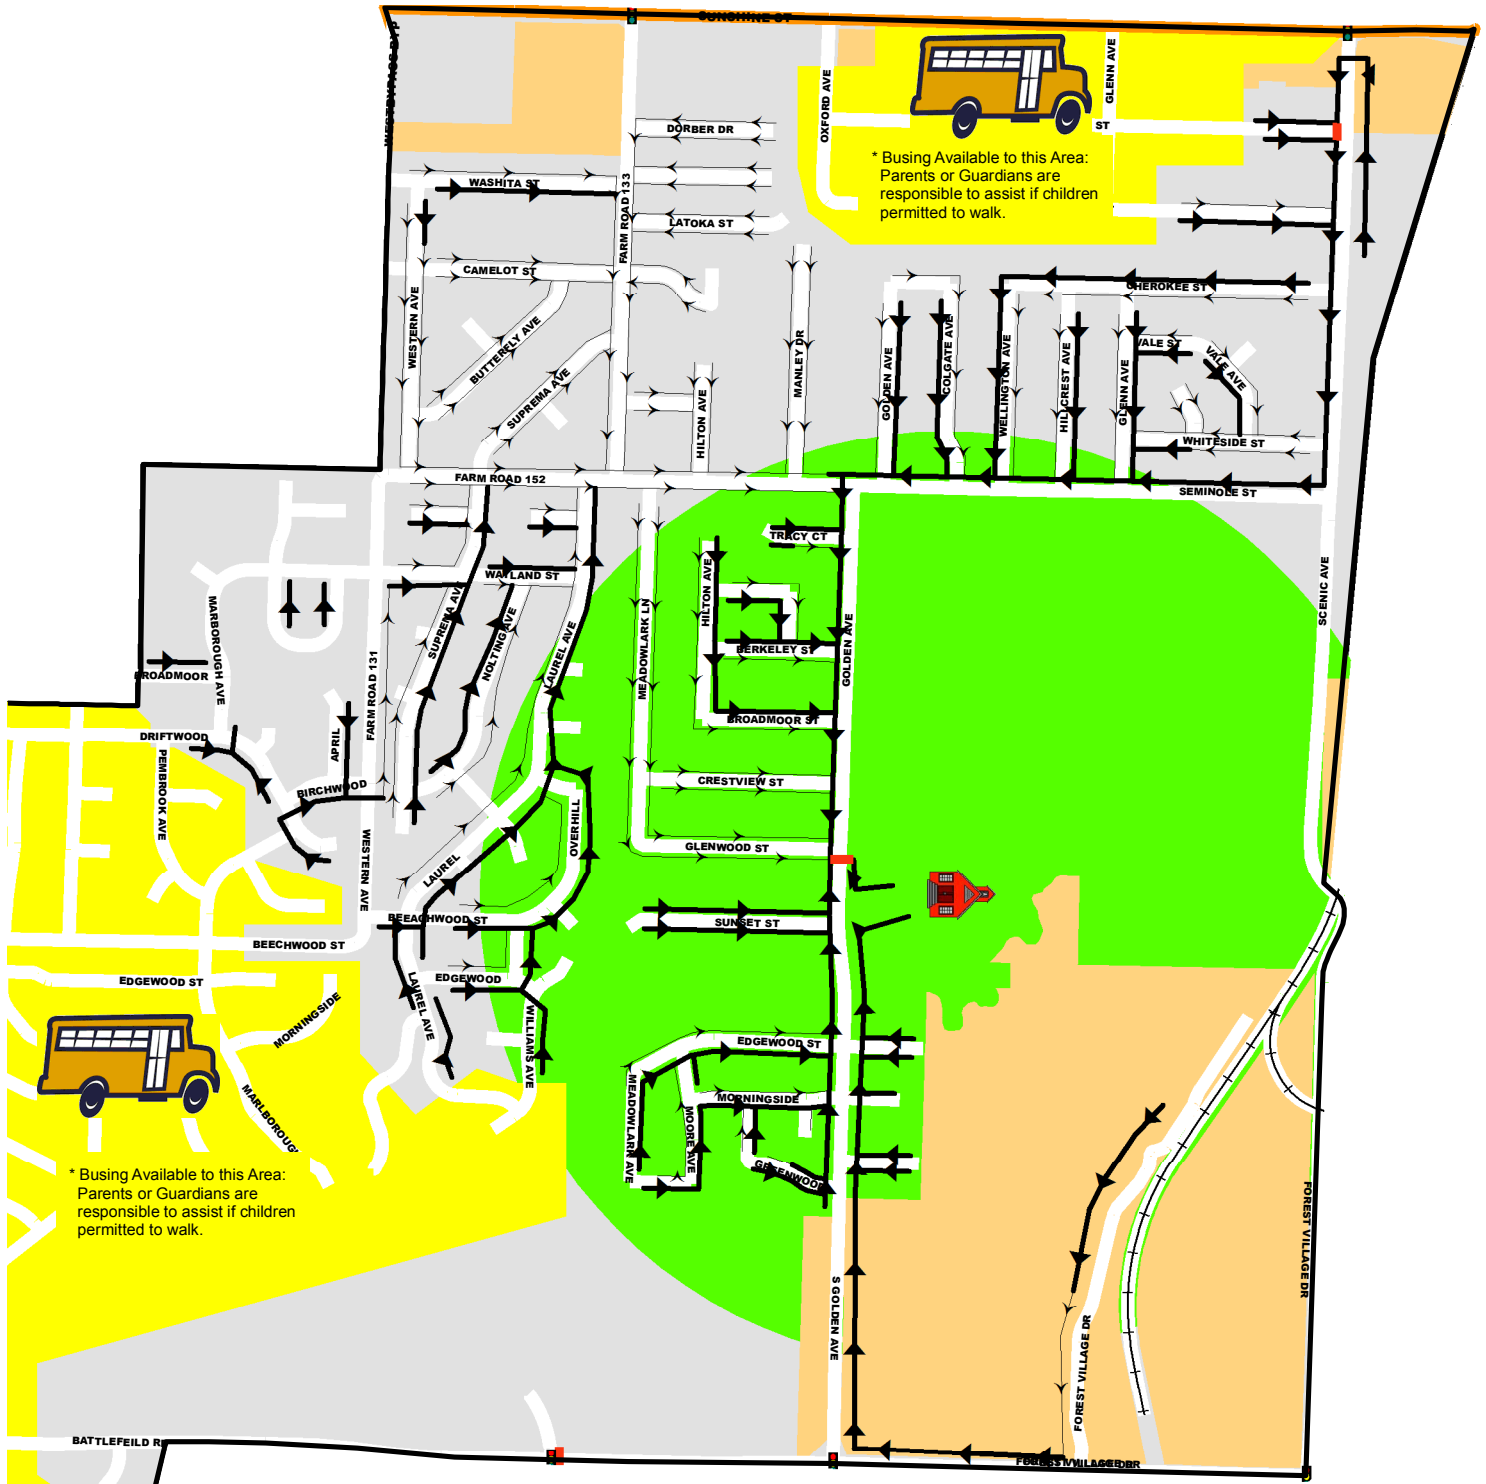

SHERWOOD ELEMENTARY

WALKING ROUTE

SCHOOL YEAR 2017-2018

Legend

-  1/2 MILE RADIUS
-  SCHOOL CROSSWALK
-  SCHOOL BOUNDARY
-  NON-RESIDENTIAL
-  WALKING ROUTE W/SIDEWALK
-  WALKING ROUTE NO SIDEWALK
-  BARRIER STREET
-  SIGNAL
-  BUSING AVAILABLE

School Times

Start 8:50 am
Dismissal 3:35 pm

This map recommends a walking route based on sidewalk inventory and existing crossing features to assist parents who chose to have their child walk to school. The primary responsibility for the safety of their Children is with the parents.

* Busing Available to this Area:
Parents or Guardians are responsible to assist if children permitted to walk.

* Busing Available to this Area:
Parents or Guardians are responsible to assist if children permitted to walk.