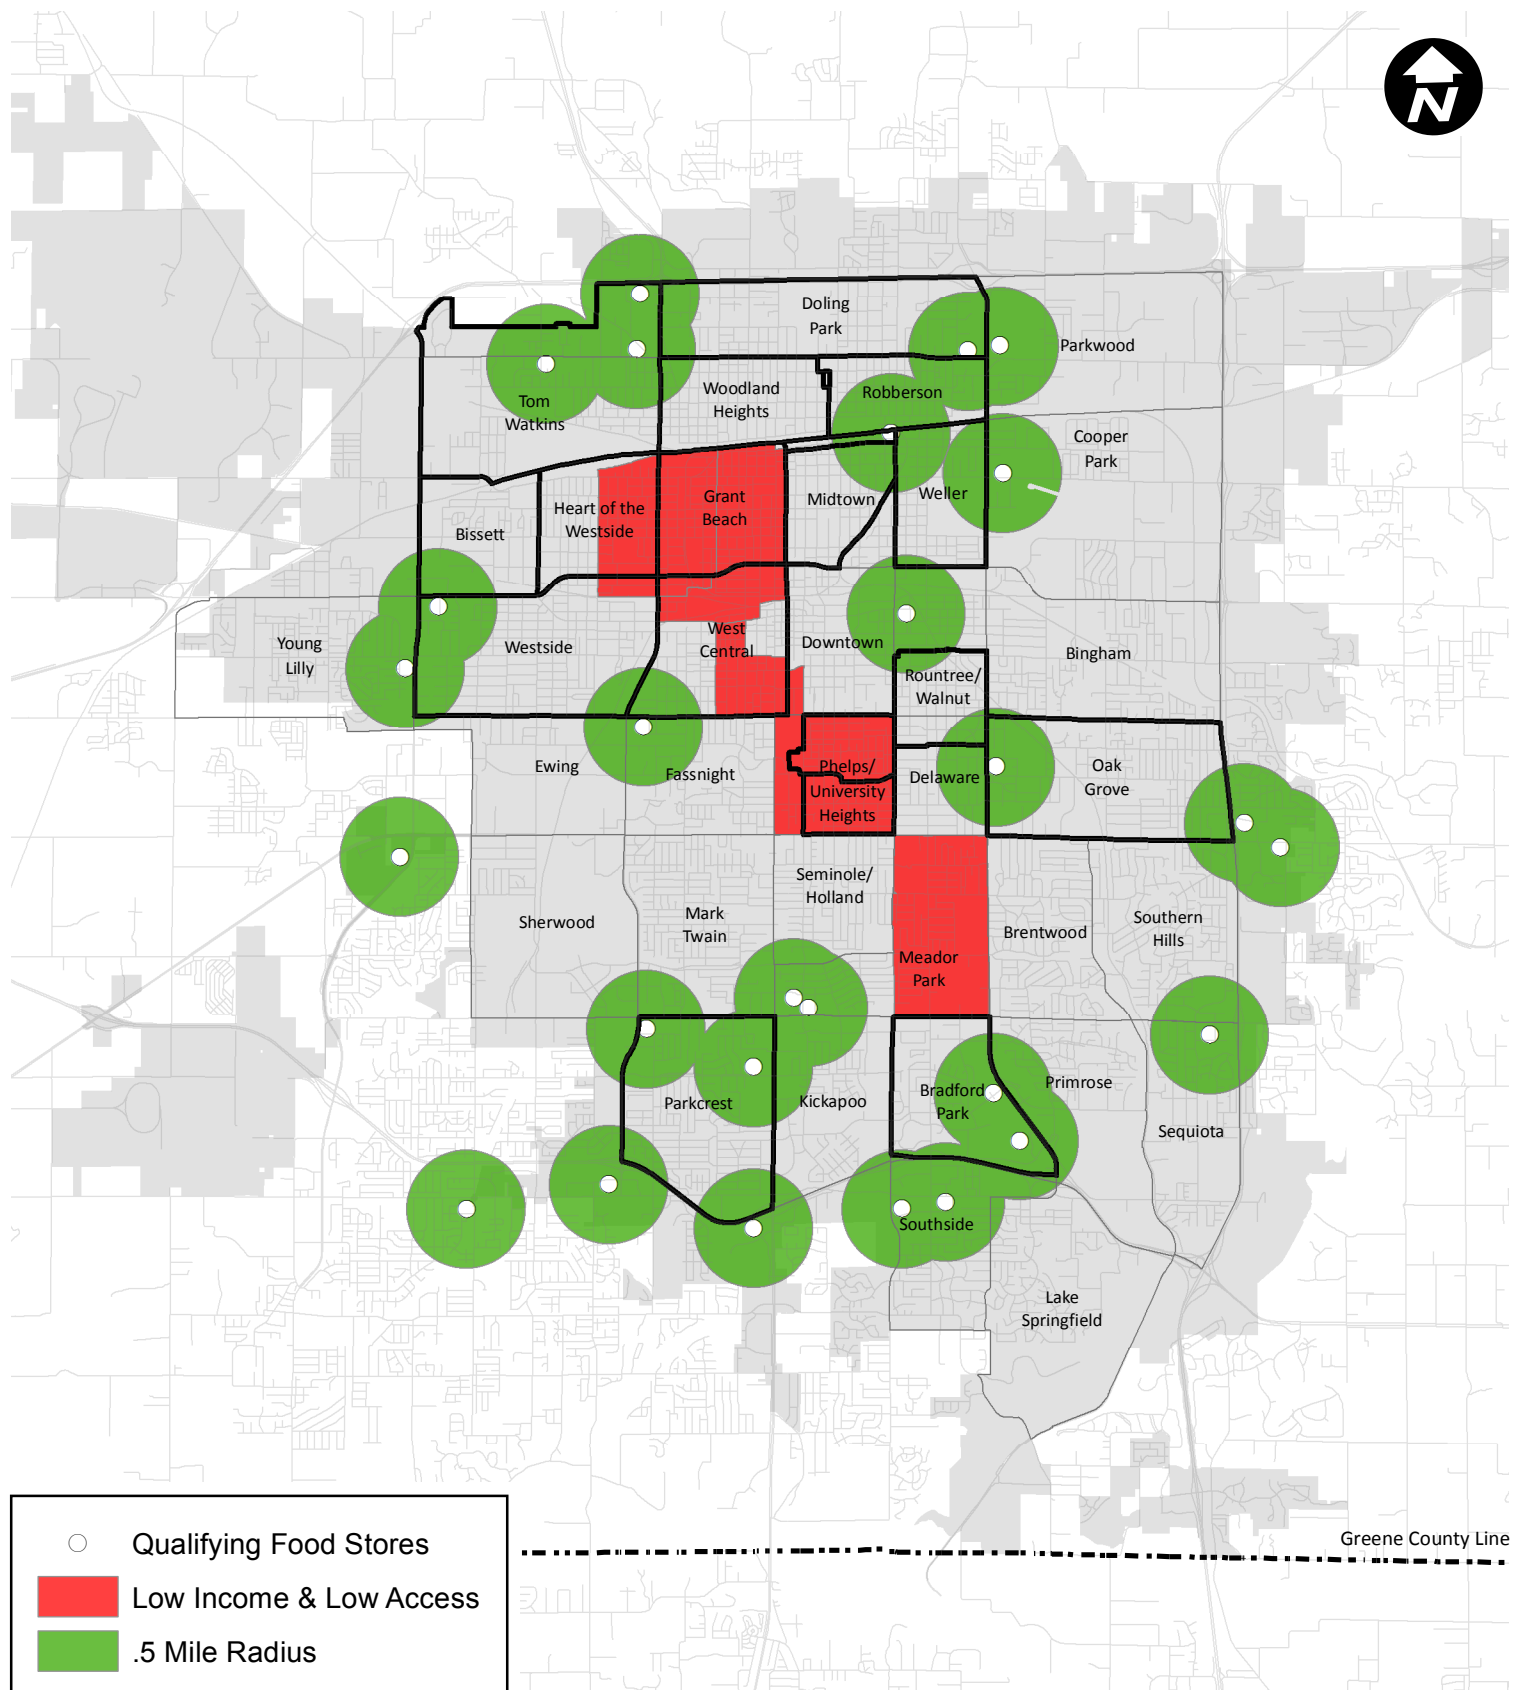

2015 FOOD ACCESS

- Qualifying Food Stores
- Low Income & Low Access
- .5 Mile Radius