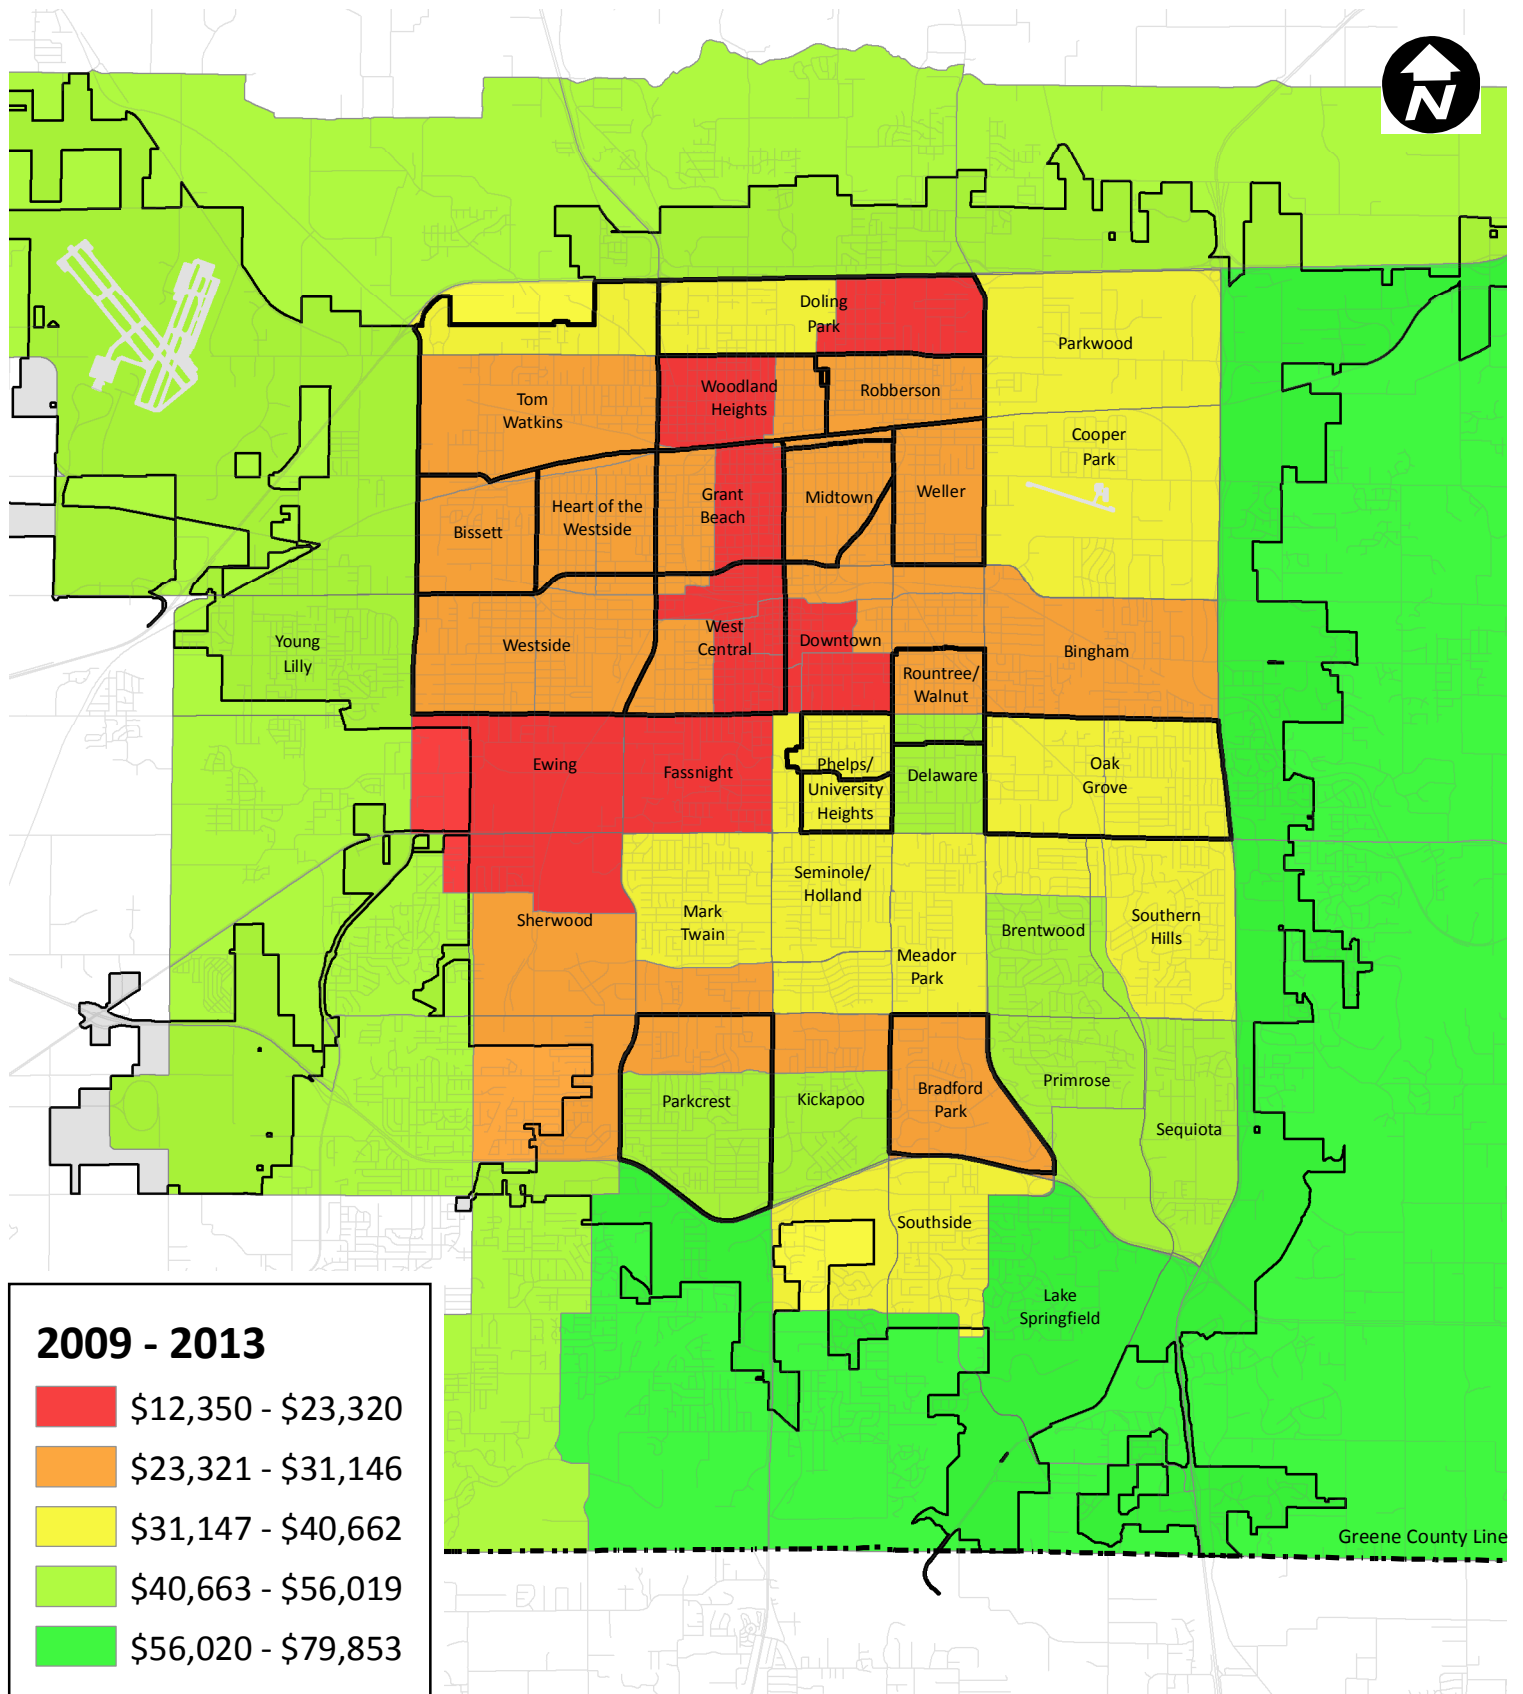

MEDIAN HOUSEHOLD INCOME

This indicator is representing data from the 2009-2013 American Community Survey provided by the US Census Bureau