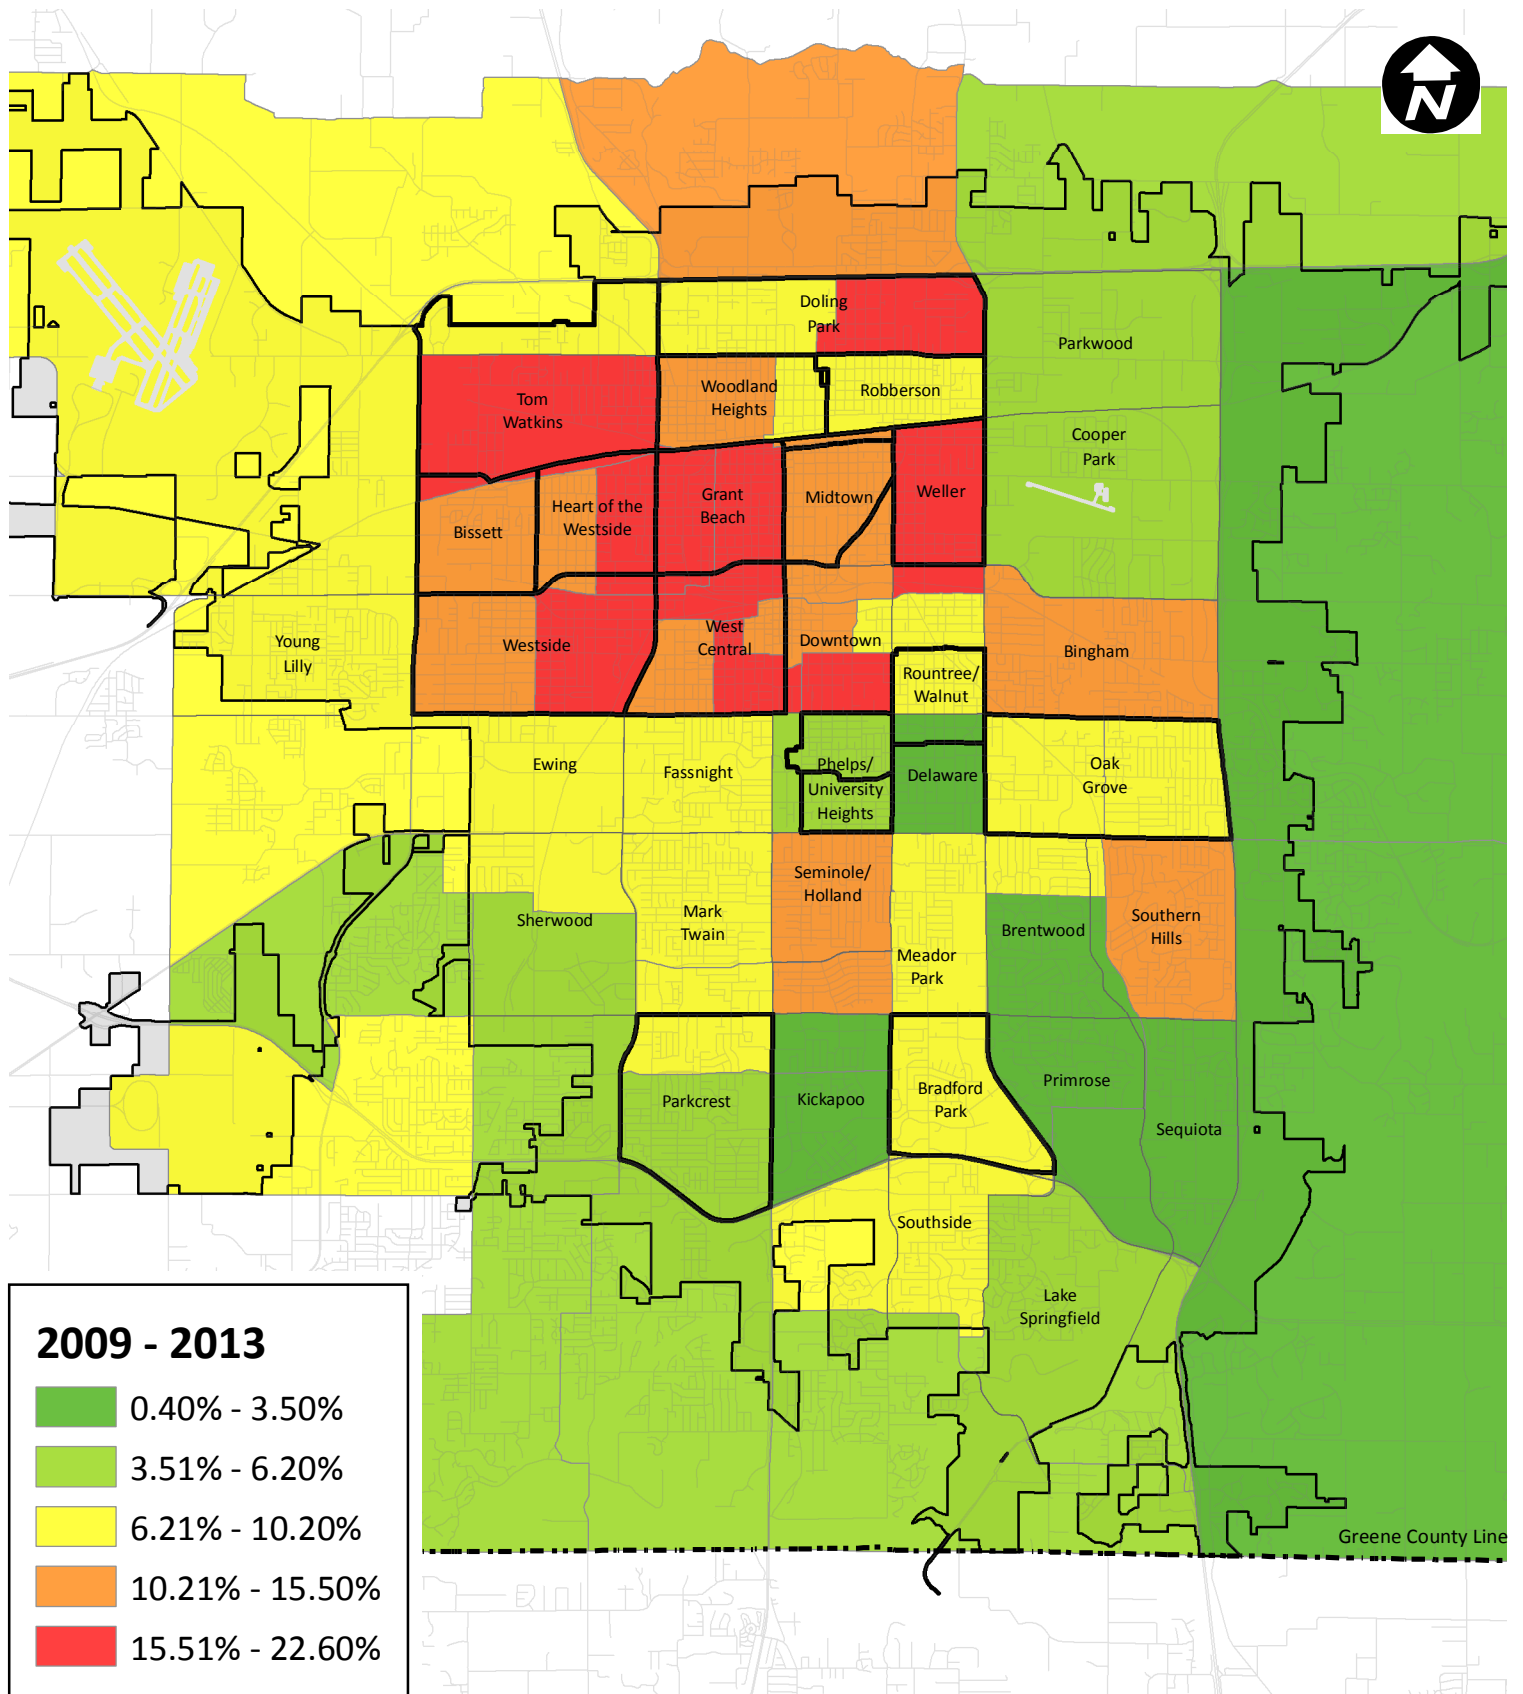

UNEMPLOYMENT

2009 - 2013

- 0.40% - 3.50%
- 3.51% - 6.20%
- 6.21% - 10.20%
- 10.21% - 15.50%
- 15.51% - 22.60%

This indicator is representing data from the 2009-2013 American Community Survey provided by the US Census Bureau