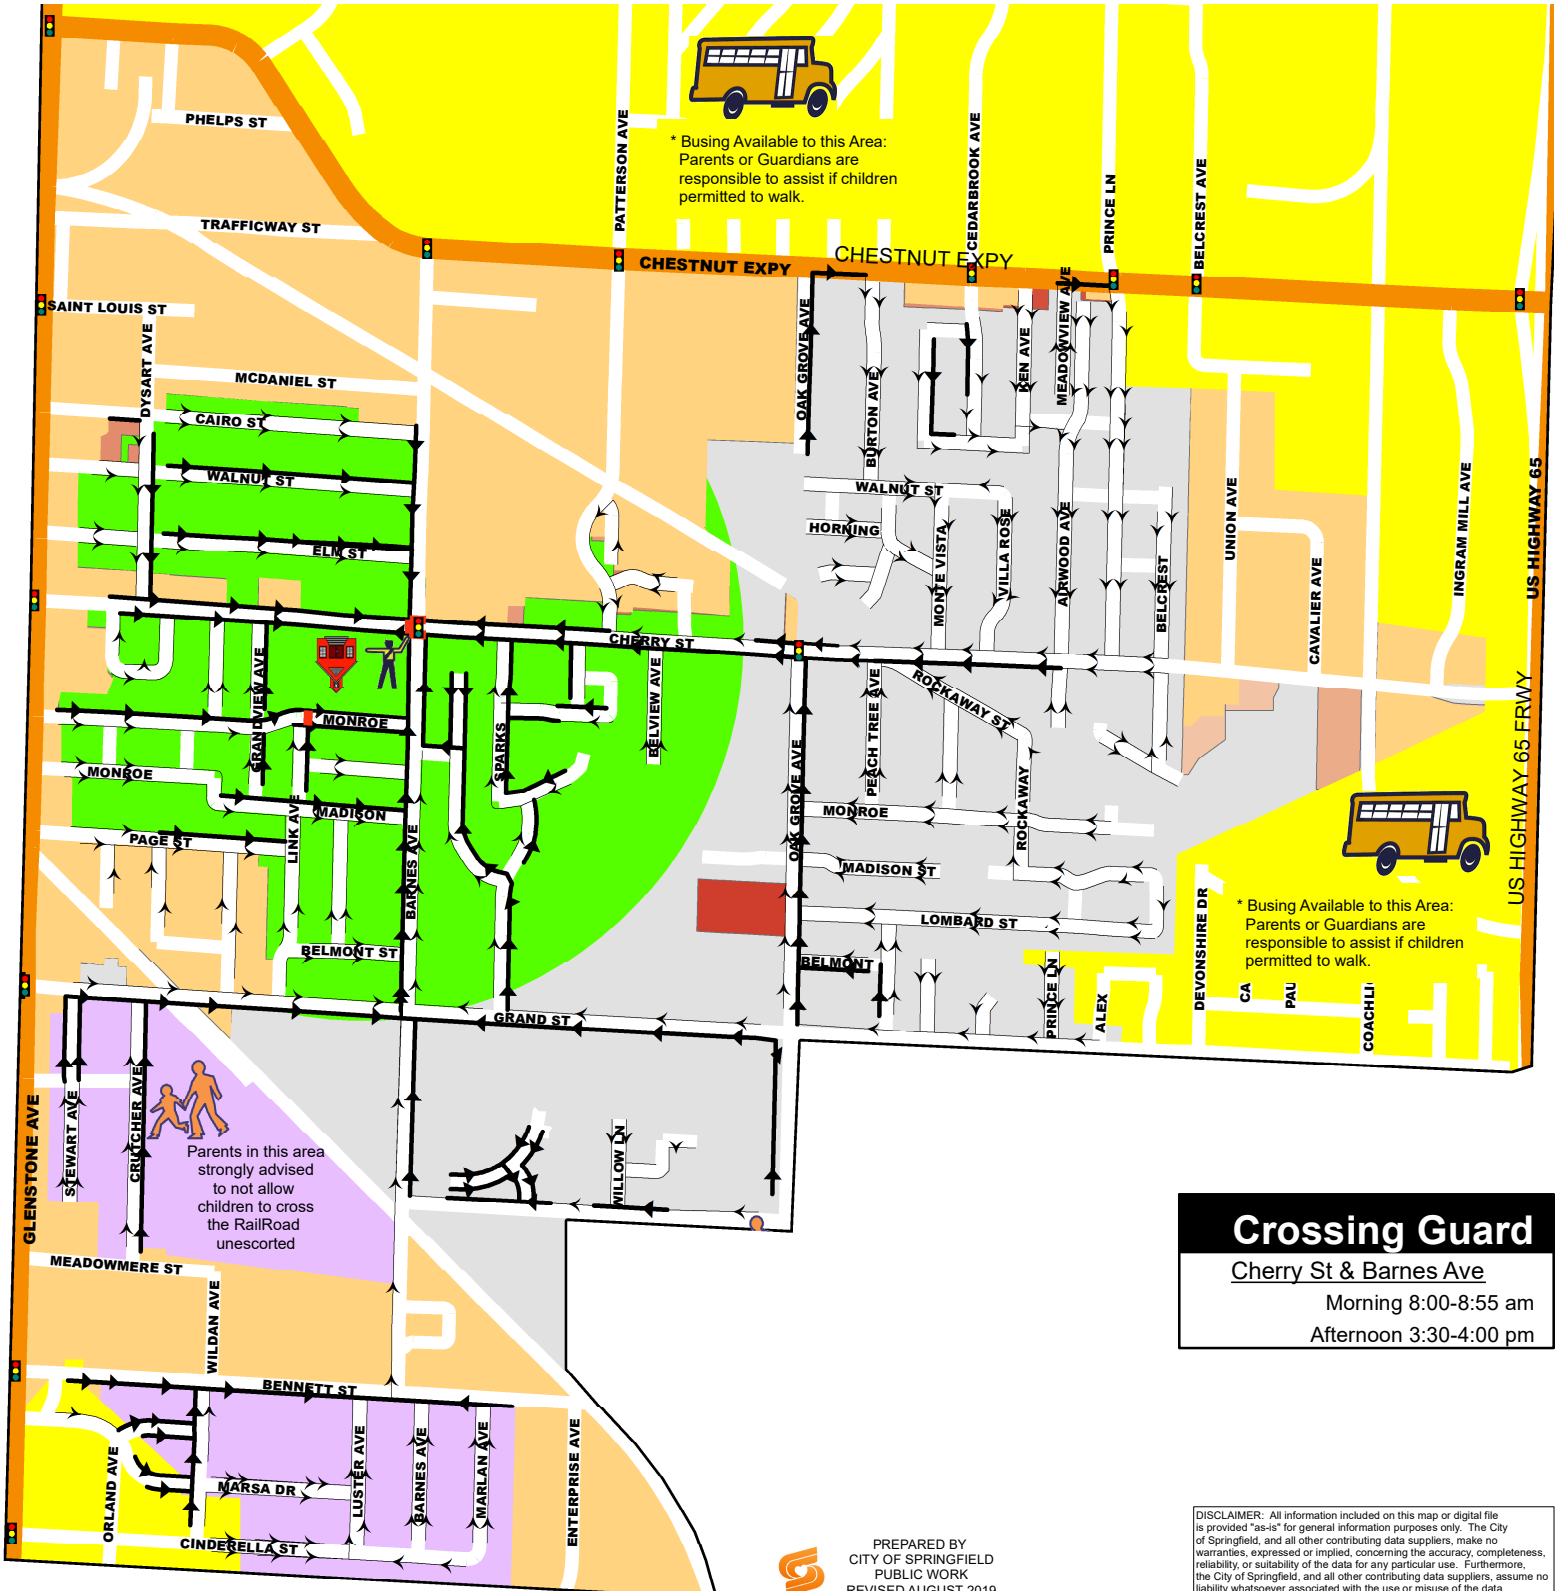

BINGHAM ELEMENTARY

WALKING ROUTE *

SCHOOL YEAR 2019-2020

Legend

- CROSSING GUARD
- 1/2 MILE RADIUS
- SCHOOL CROSSWALK
- SCHOOL BOUNDARY
- NON-RESIDENTIAL
- WALKING ROUTE W/SIDEWALK
- WALKING ROUTE NO SIDEWALK
- BARRIER STREET
- SIGNAL
- BUSING AVAILABLE

School Times

Start 8:50 am
Dismissal 3:35 pm

This map recommends a walking route based on sidewalk inventory and existing crossing features to assist parents who chose to have their child walk to school.
The primary responsibility for the safety of their children is with the parents.

Crossing Guard

Cherry St & Barnes Ave
Morning 8:00-8:55 am
Afternoon 3:30-4:00 pm

PREPARED BY
CITY OF SPRINGFIELD
PUBLIC WORK
REVISED AUGUST 2019