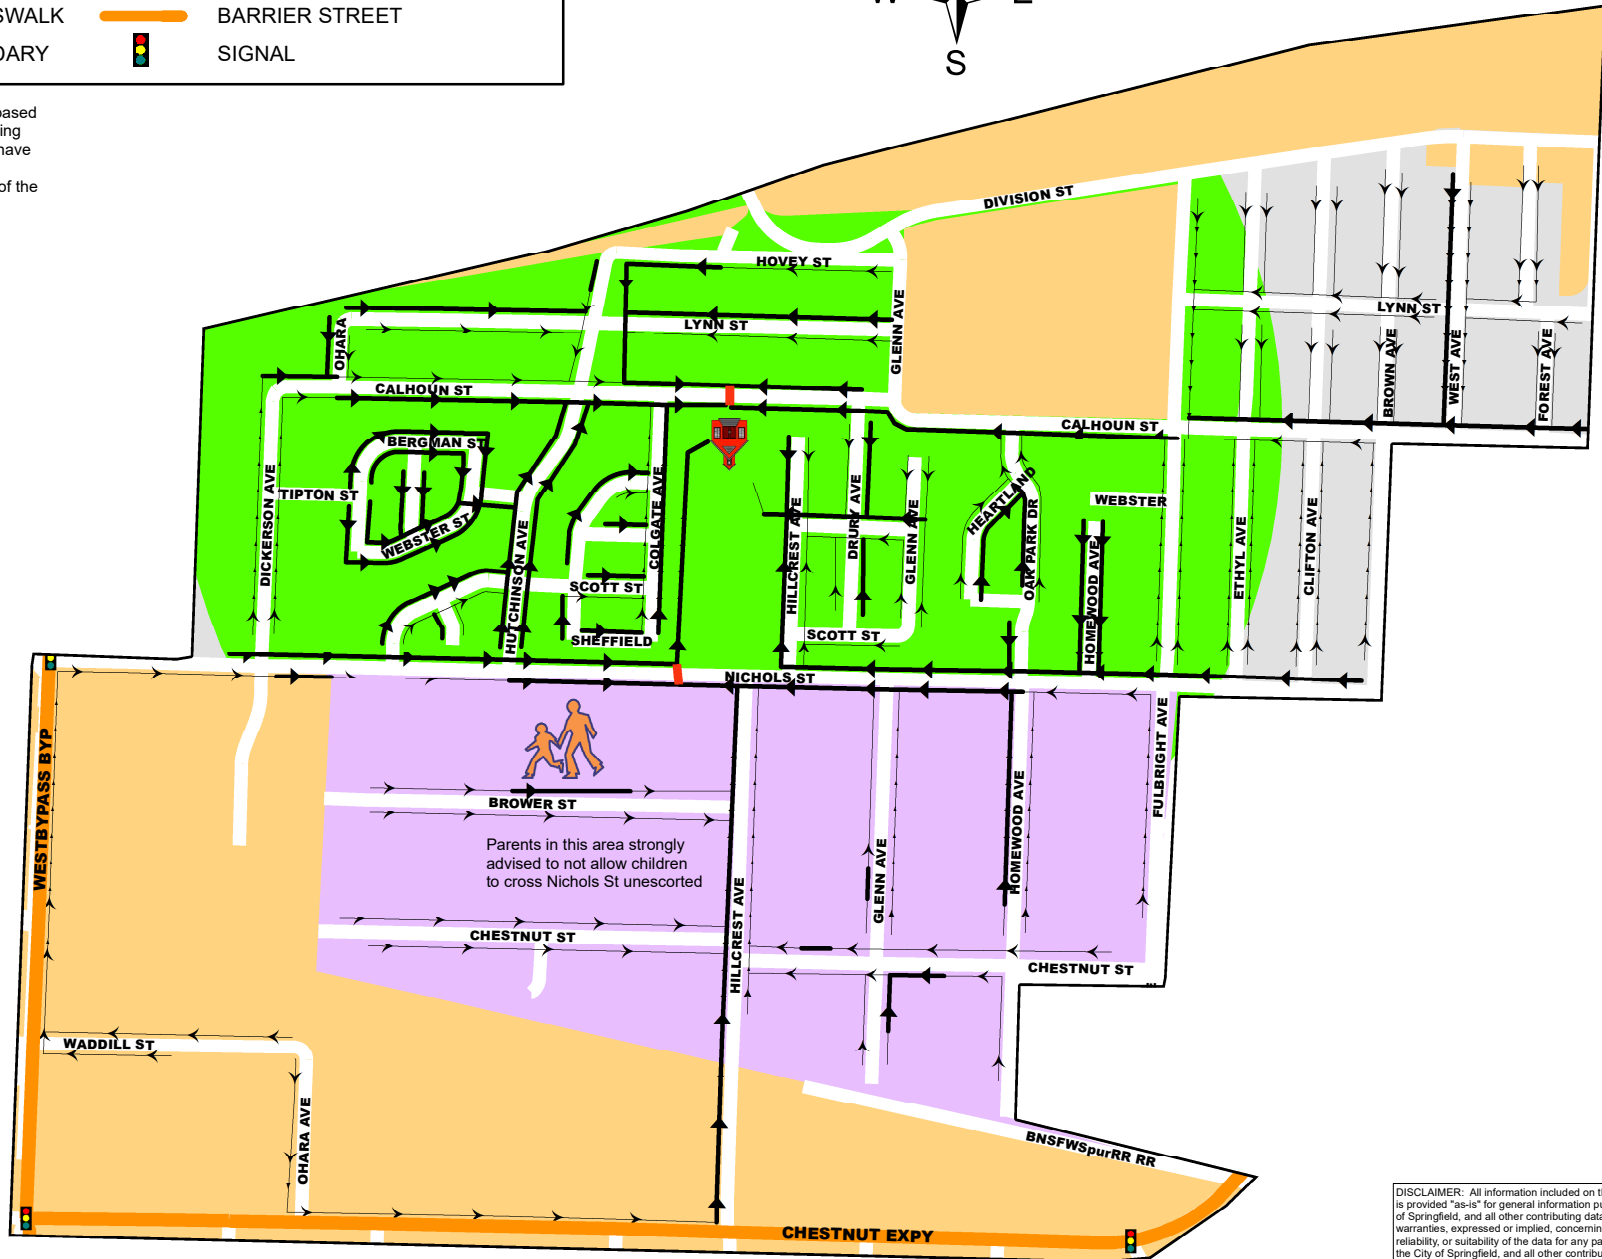

BISSETT ELEMENTARY

WALKING ROUTE

SCHOOL YEAR 2019-2020

Legend

- NON-RESIDENTIAL
- 1/2 MILE RADIUS
- SCHOOL CROSSWALK
- SCHOOL BOUNDARY
- WALKING ROUTE W/SIDEWALK
- WALKING ROUTE NO SIDEWALK
- BARRIER STREET
- 🚦 SIGNAL

School Times

Start 8:15 am
Dismissal 3:00 pm

This map recommends a walking route based on sidewalk inventory and existing crossing features to assist parents who chose to have their child walk to school. The primary responsibility for the safety of the children is with the parents.