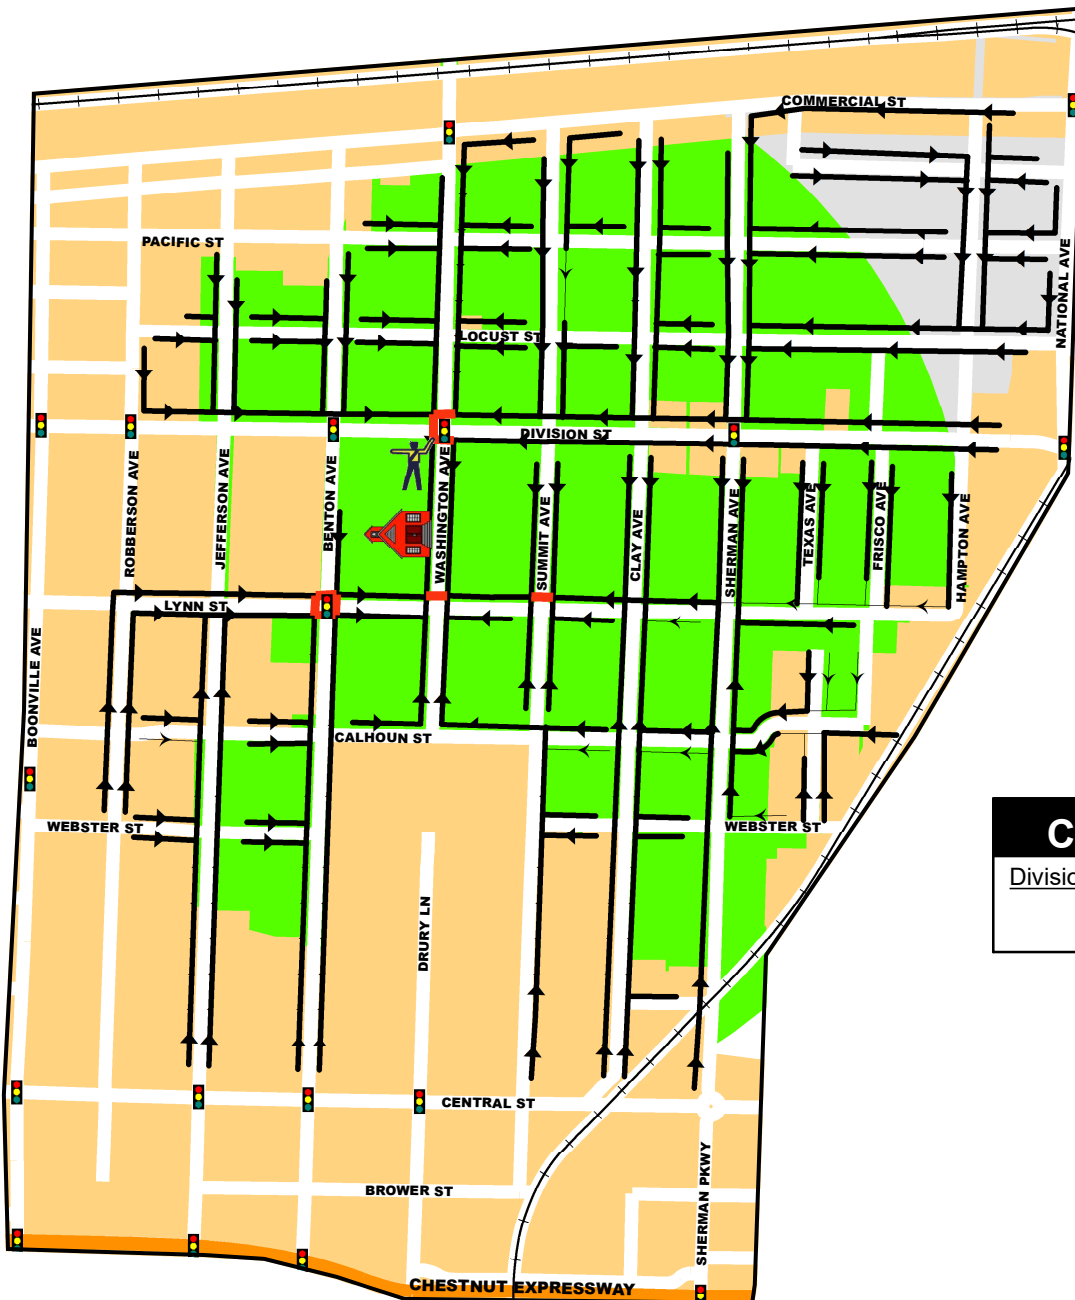

BOYD ELEMENTARY

WALKING ROUTE

SCHOOL YEAR 2019-2020

Legend

-  CROSSING GUARD
-  1/2 MILE RADIUS
-  SCHOOL CROSSWALK
-  SCHOOL BOUNDARY
-  NON-RESIDENTIAL
-  WALKING ROUTE W/SIDEWALK
-  WALKING ROUTE NO SIDEWALK
-  BARRIER STREET
-  SIGNAL

School Times

Start 8:15 am
Dismissal 3:00 pm

This map recommends a walking route based on sidewalk inventory and existing crossing features to assist parents who chose to have their child walk to school. The primary responsibility for the safety of their children is with the parents.

Crossing Guard

Division St and Washington Ave
Morning 7:25-8:20 am
Afternoon 2:55-3:30 pm