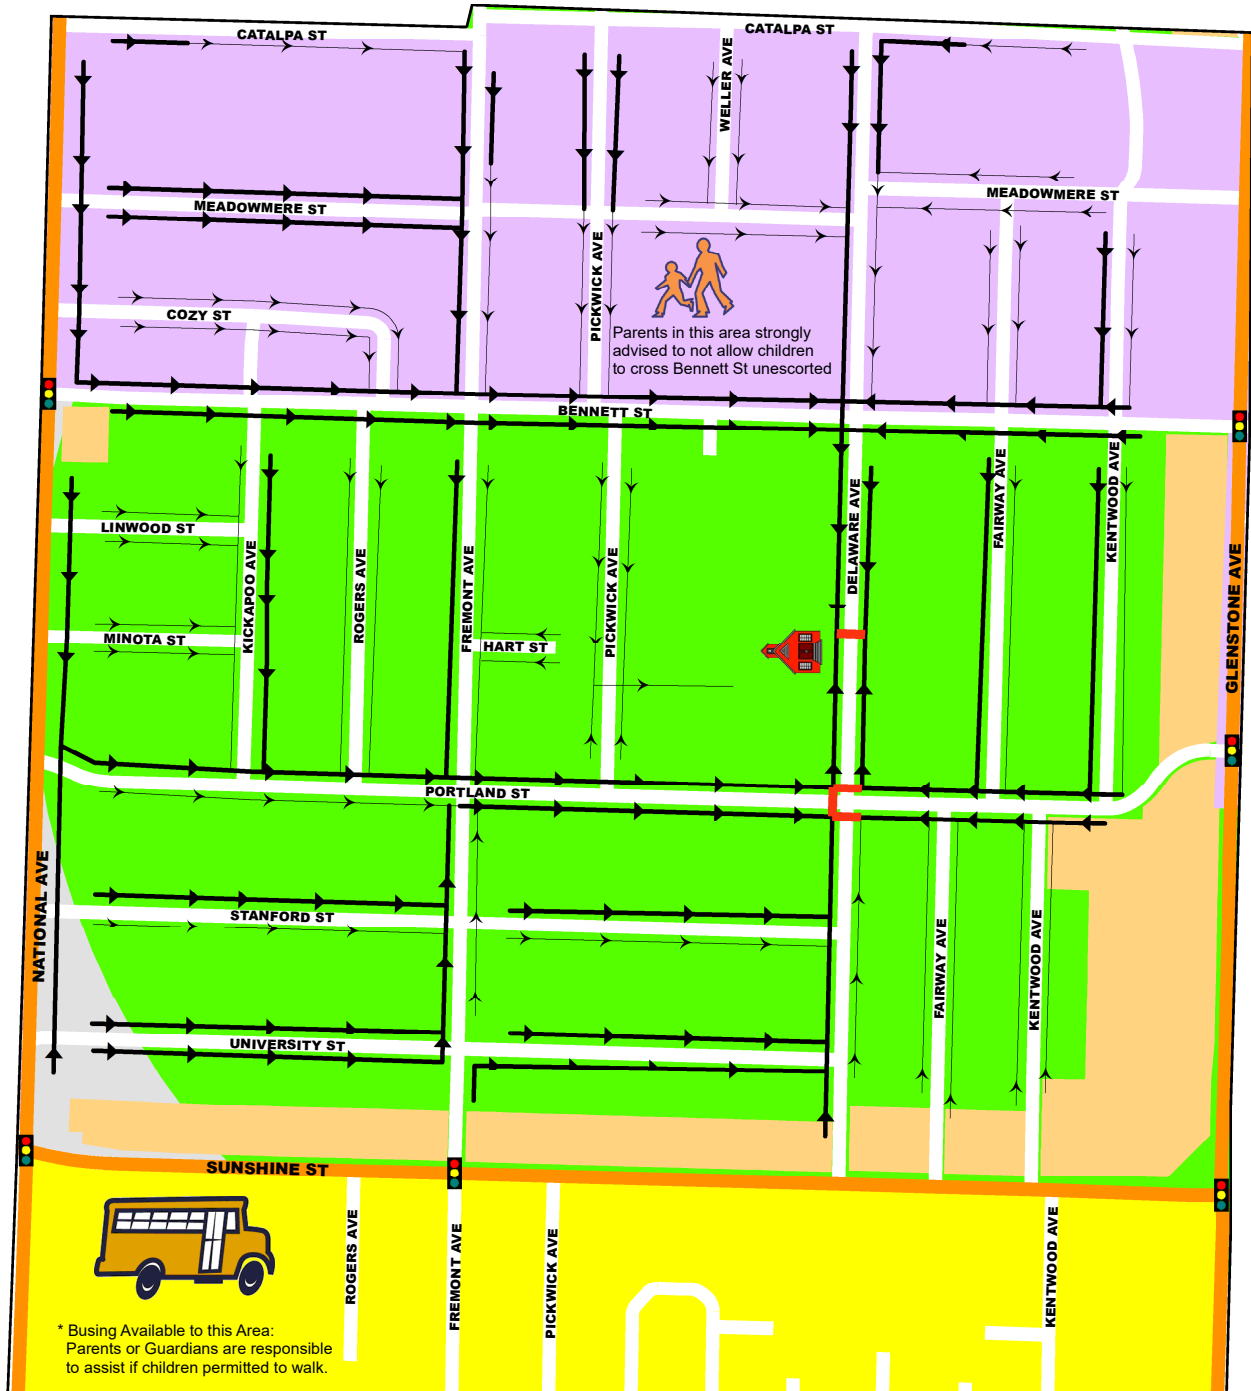

DELAWARE ELEMENTARY

WALKING ROUTE *

SCHOOL YEAR 2019-2020

Legend

- 1/2 MILE RADIUS
- SCHOOL CROSSWALK
- SCHOOL BOUNDARY
- NON-RESIDENTIAL
- WALKING ROUTE W/SIDEWALK
- WALKING ROUTE NO SIDEWALK
- BARRIER STREET
- SIGNAL
- BUSING AVAILABLE

School Times

Start 8:50 am
Dismissal 3:35 pm

This map recommends a walking route based on sidewalk inventory and existing crossing features to assist parents who chose to have their child walk to school.
The primary responsibility for the safety of their children is with the parents.

* Busing Available to this Area:
Parents or Guardians are responsible to assist if children permitted to walk.