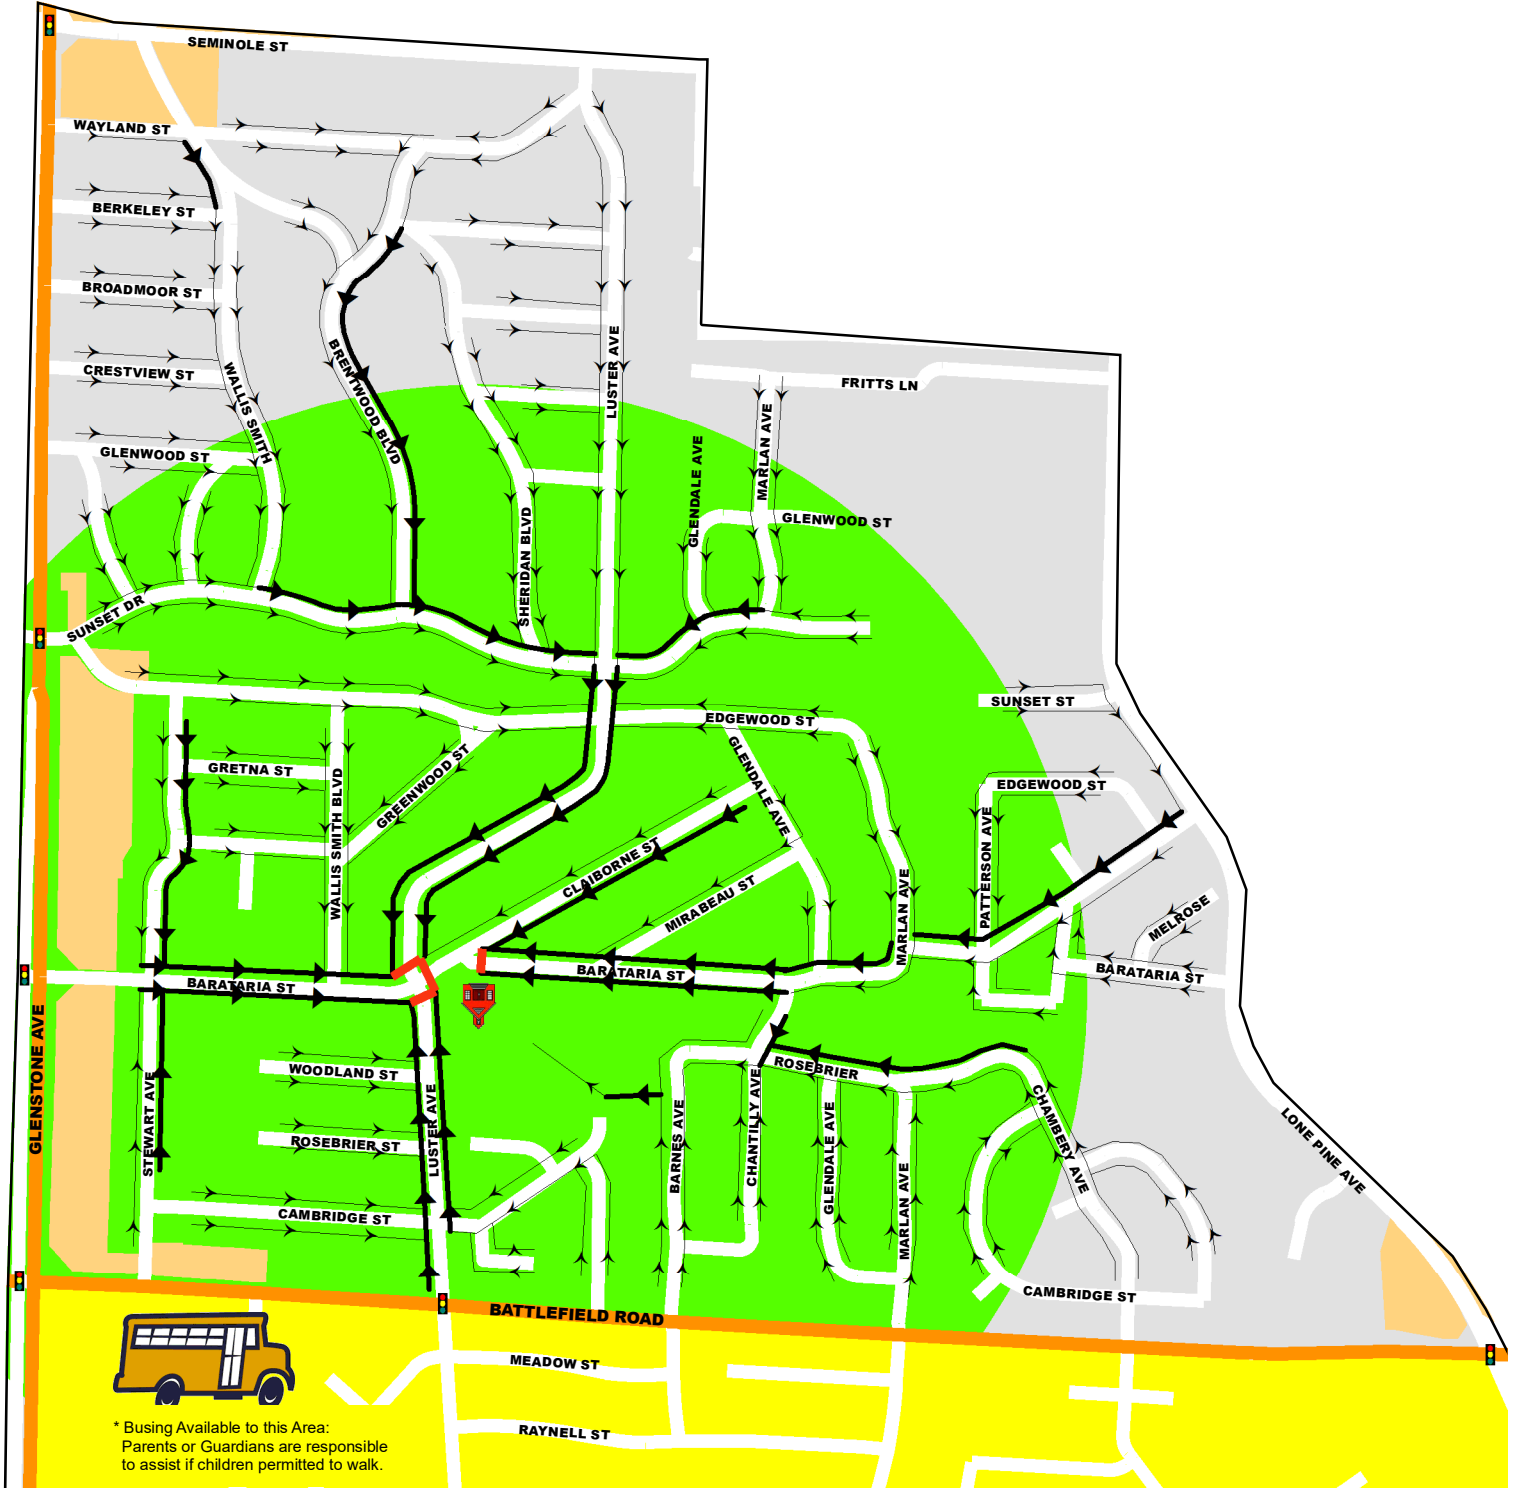

EUGENE FIELD ELEMENTARY

WALKING ROUTE *

SCHOOL YEAR 2022-2023

Legend

-  1/2 MILE RADIUS
-  SCHOOL CROSSWALK
-  SCHOOL BOUNDARY
-  NON-RESIDENTIAL
-  WALKING ROUTE W/SIDEWALK
-  WALKING ROUTE NO SIDEWALK
-  BARRIER STREET
-  SIGNAL
-  BUSING AVAILABLE

School Times

Start 7:20 am
Dismissal 2:20 pm

This map recommends a walking route based on sidewalk inventory and existing crossing features to assist parents who chose to have their child walk to school. The primary responsibility for the safety of their children is with the parents.

* Busing Available to this Area:
Parents or Guardians are responsible
to assist if children permitted to walk.