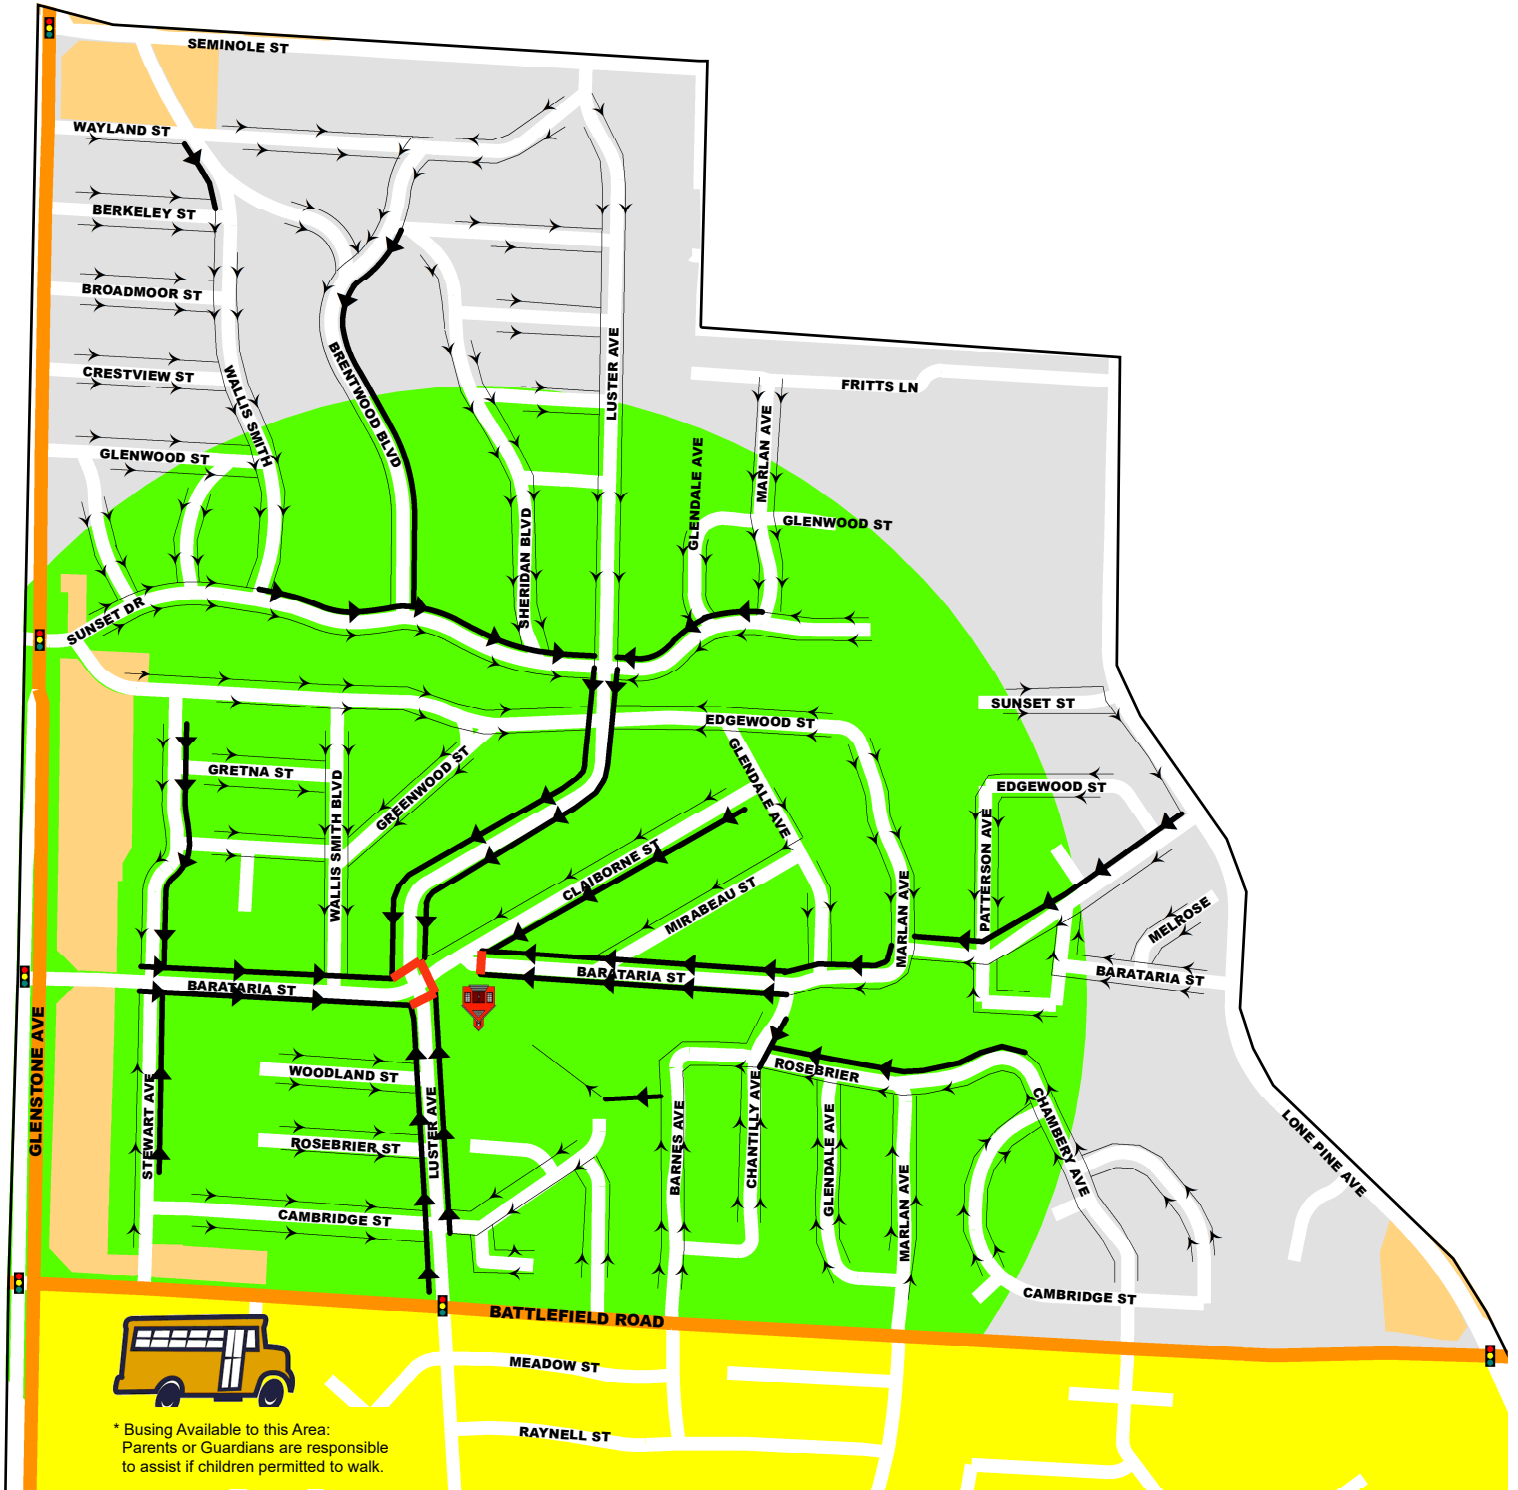

# EUGENE FIELD ELEMENTARY

WALKING ROUTE \*

SCHOOL YEAR 2019-2020

## Legend

-  1/2 MILE RADIUS
-  SCHOOL CROSSWALK
-  SCHOOL BOUNDARY
-  NON-RESIDENTIAL
-  WALKING ROUTE W/SIDEWALK
-  WALKING ROUTE NO SIDEWALK
-  BARRIER STREET
-  SIGNAL
-  BUSING AVAILABLE

## School Times

Start 8:50 am  
Dismissal 3:35 pm

This map recommends a walking route based on sidewalk inventory and existing crossing features to assist parents who chose to have their child walk to school. The primary responsibility for the safety of their children is with the parents.

\* Busing Available to this Area:  
Parents or Guardians are responsible  
to assist if children permitted to walk.