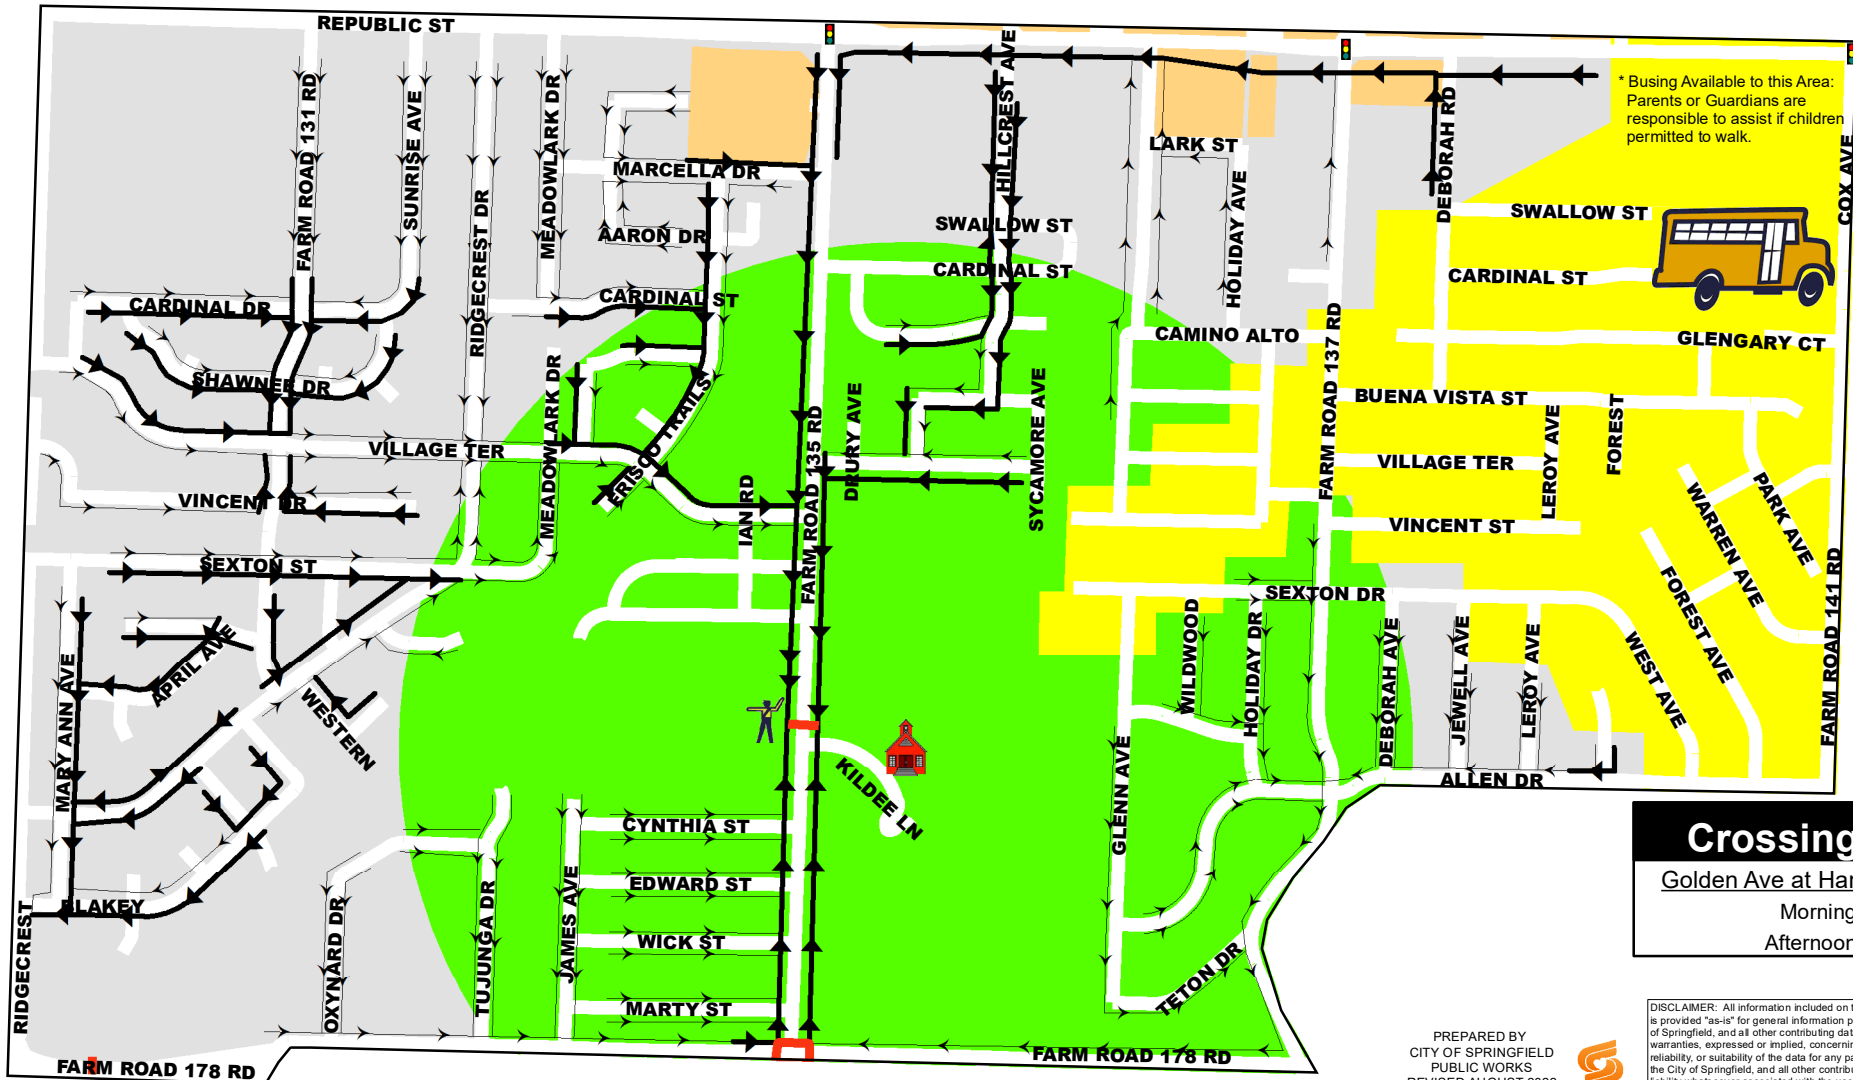

## WALKING ROUTE

SCHOOL YEAR 2022-2023

### Legend

- |  |                  |   |                           |
|--|------------------|---|---------------------------|
|  | CROSSING GUARD   |  | WALKING ROUTE W/SIDEWALK  |
|  | 1/2 MILE RADIUS  |  | WALKING ROUTE NO SIDEWALK |
|  | SCHOOL CROSSWALK |  | BARRIER STREET            |
|  | SCHOOL BOUNDARY  |  | SIGNAL                    |
|  | NON-RESIDENTIAL  |  | BUSING AVAILABLE          |

### School Times

Start 8:10 am  
Dismissal 3:10 pm

This map recommends a walking route based on sidewalk inventory and existing crossing features to assist parents who chose to have their child walk to school. The primary responsibility for the safety of their Children is with the parents.

### Crossing Guard

Golden Ave at Harrison School  
Morning 7:20-8:15 am  
Afternoon 3:05-3:40 pm