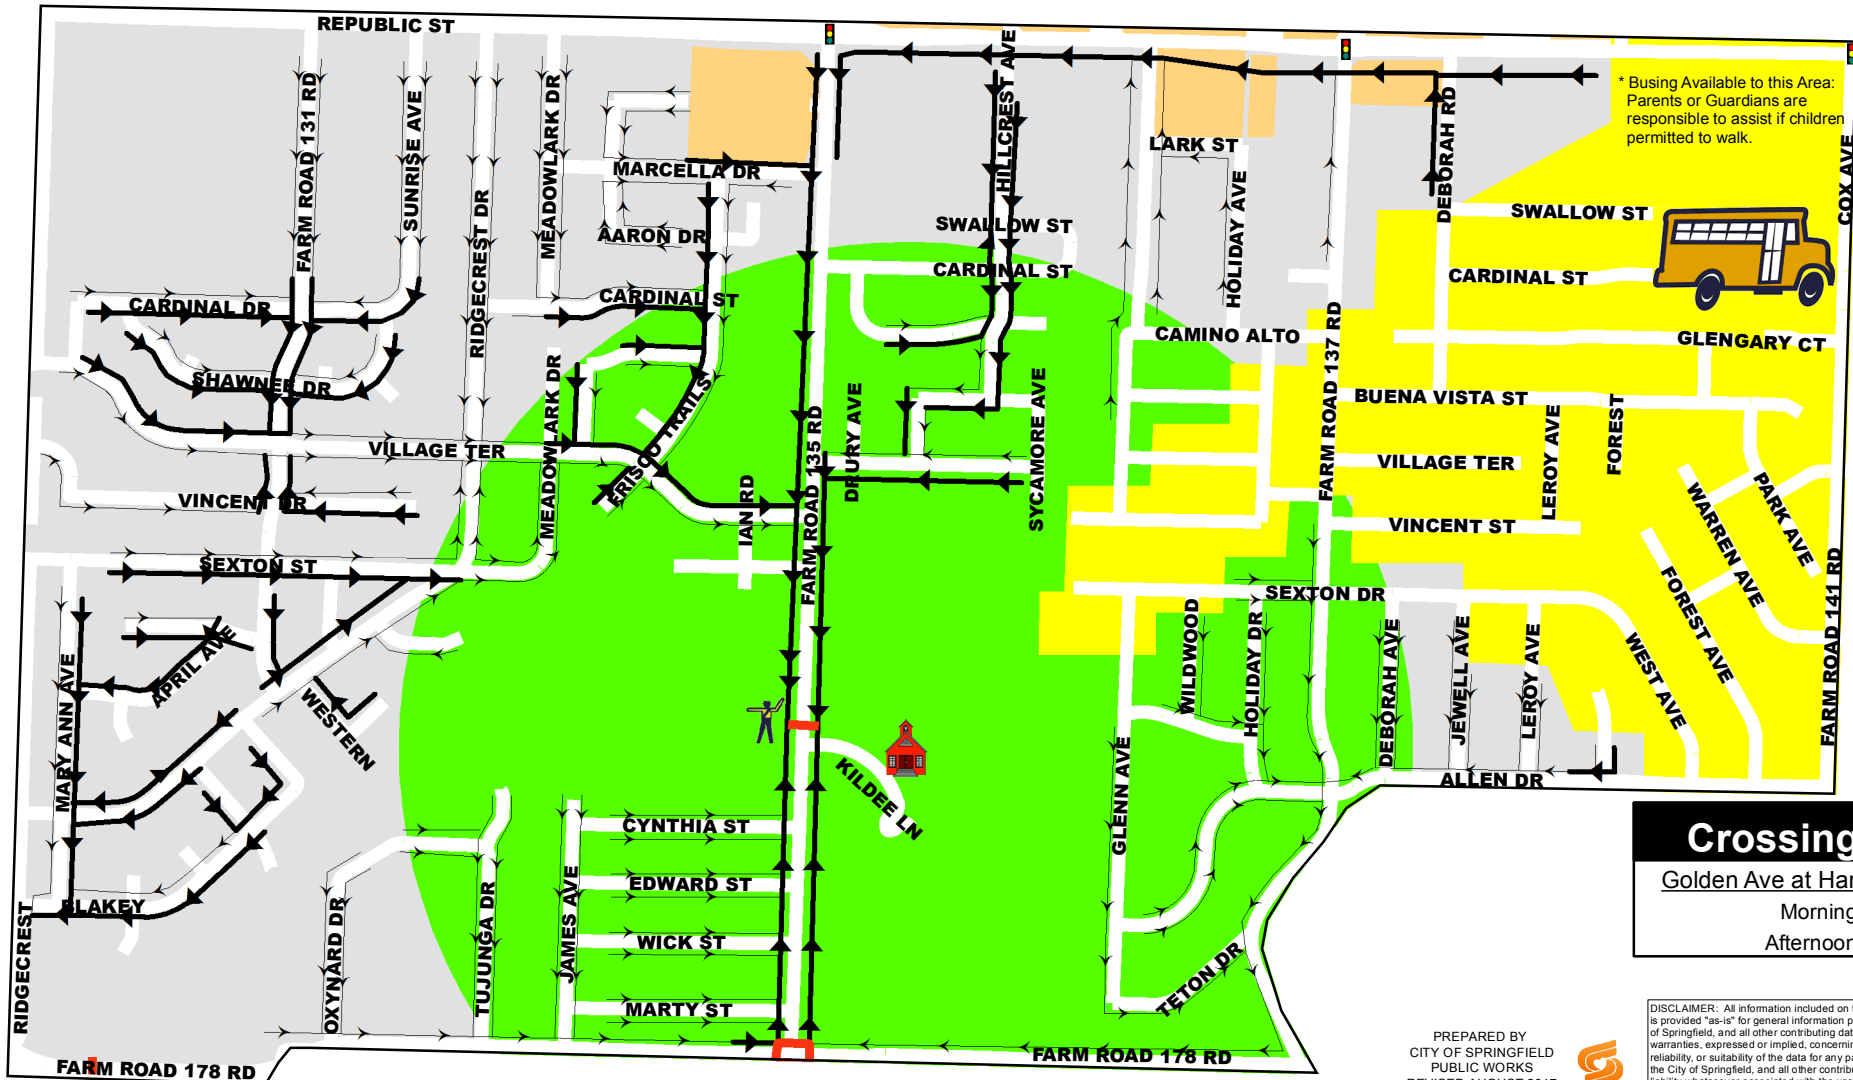

DAVID HARRISON ELEMENTARY

WALKING ROUTE

SCHOOL YEAR 2017-2018

Legend

	CROSSING GUARD		WALKING ROUTE W/SIDEWALK
	1/2 MILE RADIUS		WALKING ROUTE NO SIDEWALK
	SCHOOL CROSSWALK		BARRIER STREET
	SCHOOL BOUNDARY		SIGNAL
	NON-RESIDENTIAL		BUSING AVAILABLE

School Times

Start 8:10 am
Dismissal 2:55 pm

This map recommends a walking route based on sidewalk inventory and existing crossing features to assist parents who chose to have their child walk to school. The primary responsibility for the safety of their Children is with the parents.

* Busing Available to this Area: Parents or Guardians are responsible to assist if children permitted to walk.

Crossing Guard

Golden Ave at Harrison School
Morning 7:20-8:15 am
Afternoon 2:50-3:25 pm

PREPARED BY
CITY OF SPRINGFIELD
PUBLIC WORKS
REVISED AUGUST 2017