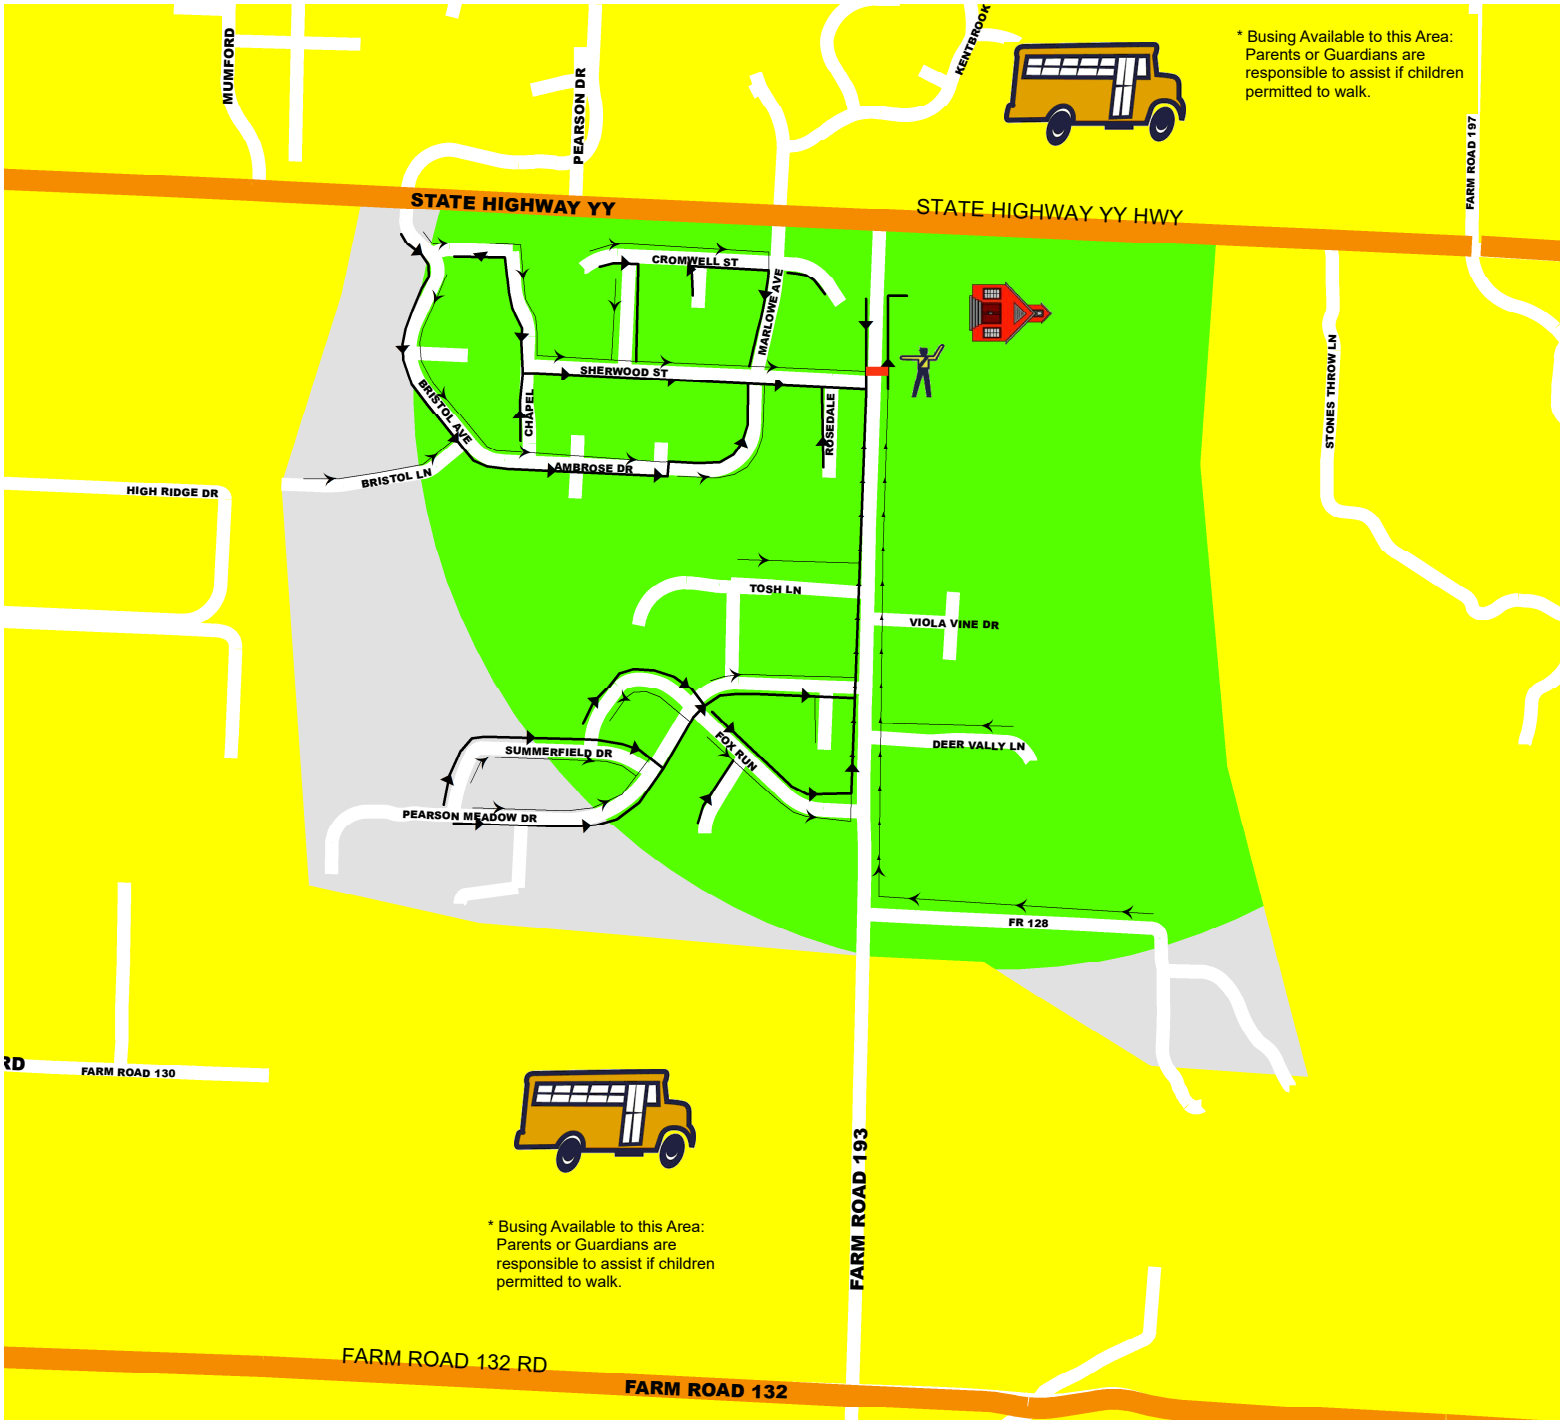

HICKORY HILLS ELEMENTARY

WALKING ROUTE *

SCHOOL YEAR 2019-2020

Legend

- SCHOOL CROSSWALK
- SCHOOL BOUNDARY
- BARRIER STREET
- CROSSING GUARD
- WALKING ROUTE W/SIDEWALK
- WALKING ROUTE NO SIDEWALK
- 1/2 MILE RADIUS
- BUSING AVAILABLE

School Times

Start 8:00 am
Dismissal 2:45 pm

This map recommends a walking route based on sidewalk inventory and existing crossing features to assist parents who chose to have their child walk to school. The primary responsibility for the safety of their Children is with the parents.

* Busing Available to this Area:
Parents or Guardians are responsible to assist if children permitted to walk.

Crossing Guard

1400 N FARM ROAD 193

Morning 7:10-8:05 am
Afternoon 2:40-3:15 pm

PREPARED BY
CITY OF SPRINGFIELD
PUBLIC WORKS
REVISED AUGUST 2019