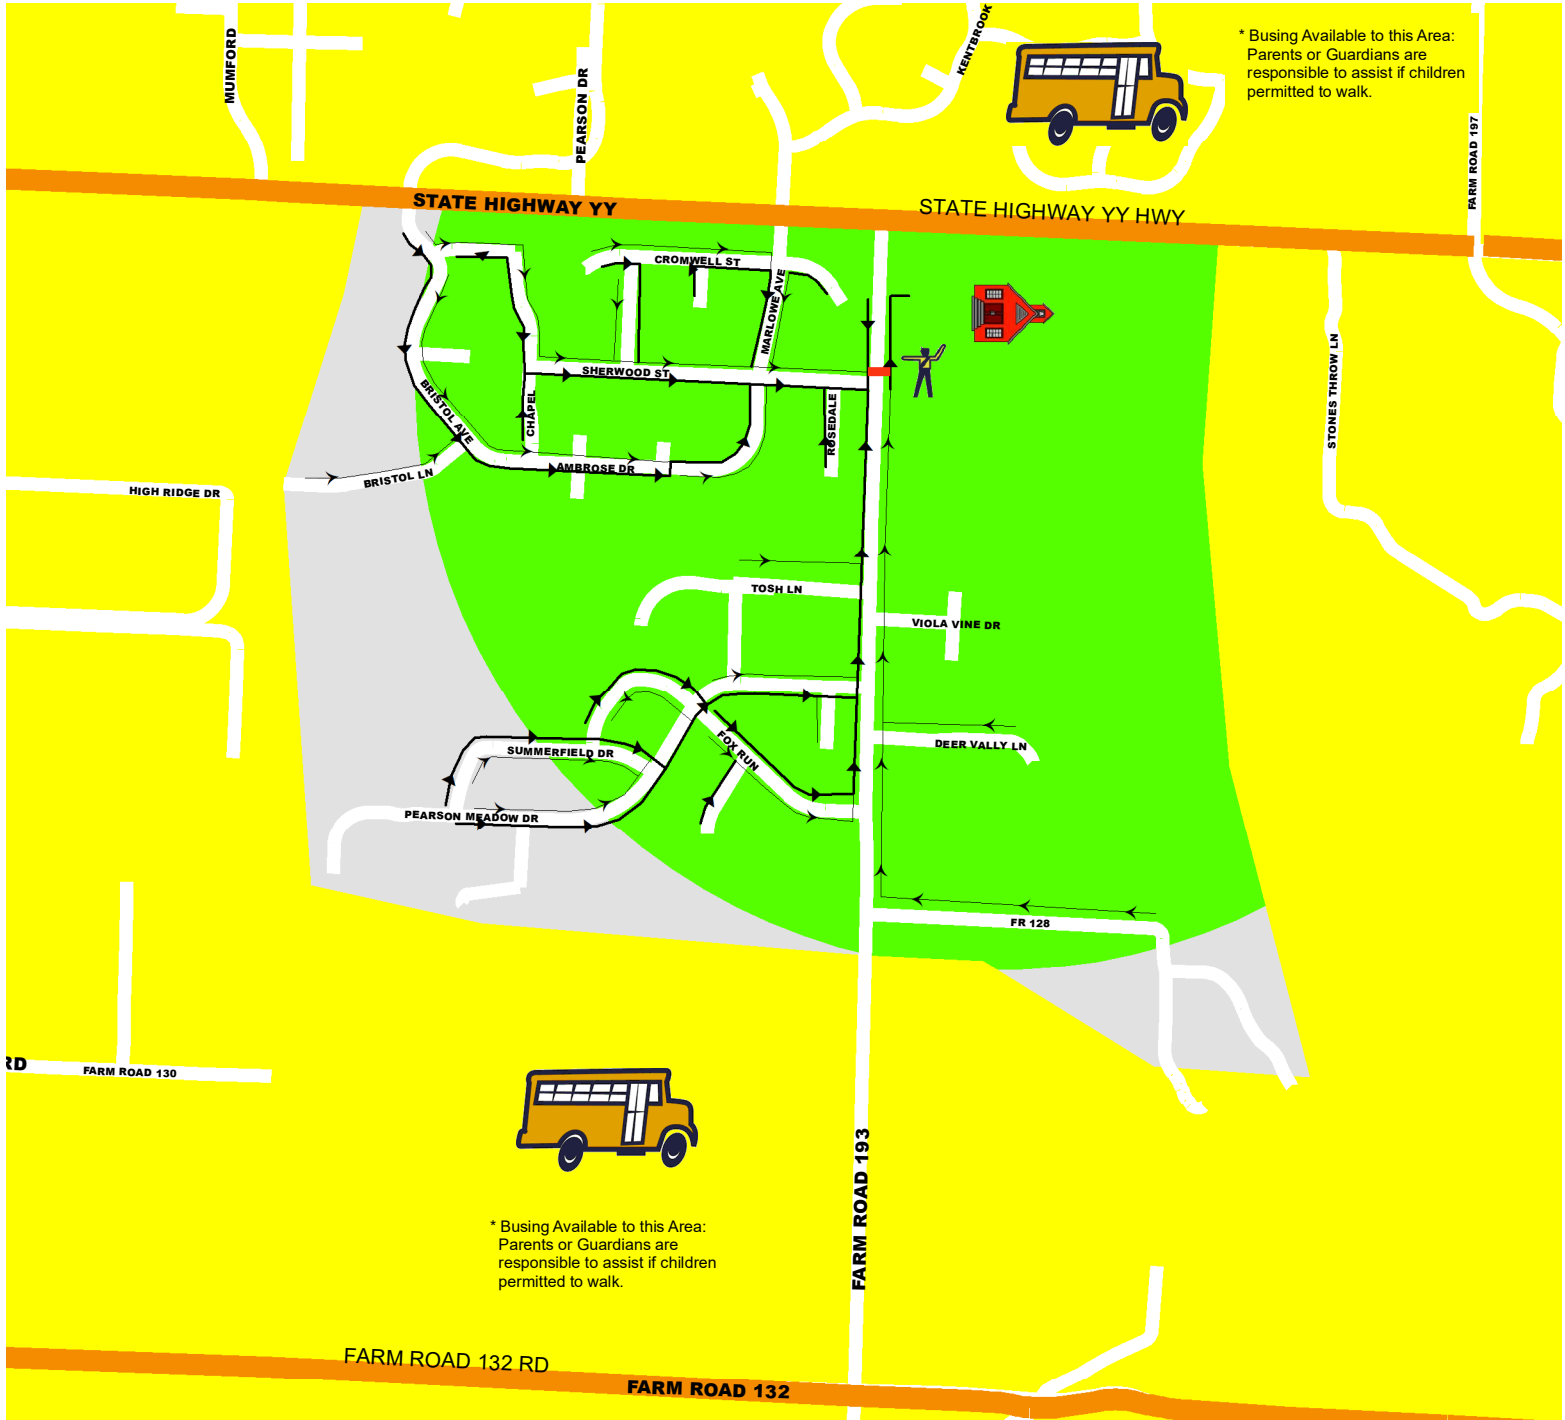

HICKORY HILLS ELEMENTARY

WALKING ROUTE *

SCHOOL YEAR 2022-2023

Legend

- SCHOOL CROSSWALK
- SCHOOL BOUNDARY
- BARRIER STREET
- CROSSING GUARD
- WALKING ROUTE W/SIDEWALK
- WALKING ROUTE NO SIDEWALK
- 1/2 MILE RADIUS
- BUSING AVAILABLE

School Times

Start 7:20 am
Dismissal 2:20 pm

This map recommends a walking route based on sidewalk inventory and existing crossing features to assist parents who chose to have their child walk to school. The primary responsibility for the safety of their Children is with the parents.

Crossing Guard

1400 N FARM ROAD 193

Morning 6:30-7:25 am

Afternoon 2:15-2:50 pm

PREPARED BY
CITY OF SPRINGFIELD
PUBLIC WORKS
REVISED AUGUST 2022