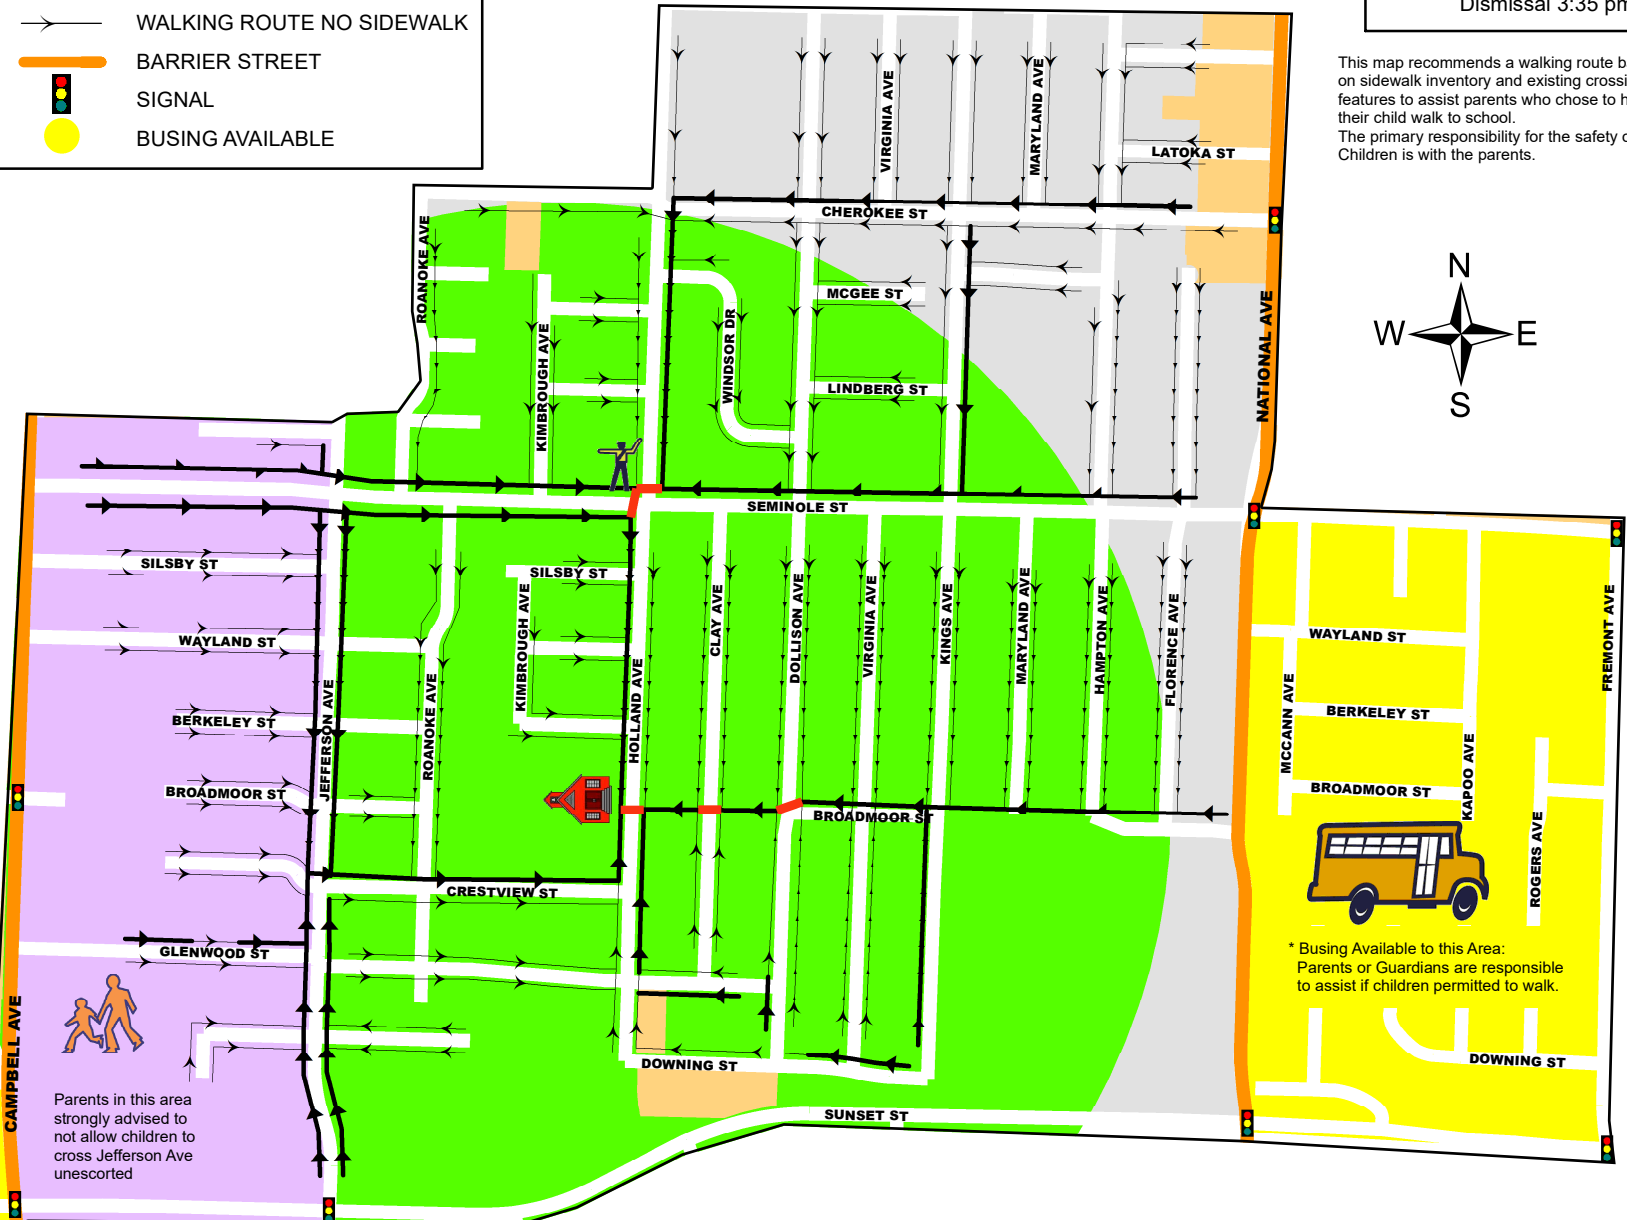

HOLLAND ELEMENTARY

WALKING ROUTE *

SCHOOL YEAR 2019-2020

Legend

-  CROSSING GUARD
-  1/2 MILE RADIUS
-  SCHOOL CROSSWALK
-  SCHOOL BOUNDARY
-  NON-RESIDENTIAL
-  WALKING ROUTE W/SIDEWALK
-  WALKING ROUTE NO SIDEWALK
-  BARRIER STREET
-  SIGNAL
-  BUSING AVAILABLE

School Times

Start 8:50 am
Dismissal 3:35 pm

This map recommends a walking route based on sidewalk inventory and existing crossing features to assist parents who chose to have their child walk to school. The primary responsibility for the safety of their Children is with the parents.

Crossing Guard

Seminole St & Holland Ave

Morning 8:00-8:55 am
Afternoon 3:30-4:05 pm

Parents in this area strongly advised to not allow children to cross Jefferson Ave unescorted

* Busing Available to this Area: Parents or Guardians are responsible to assist if children permitted to walk.

* Busing Available to this Area: Parents or Guardians are responsible to assist if children permitted to walk.