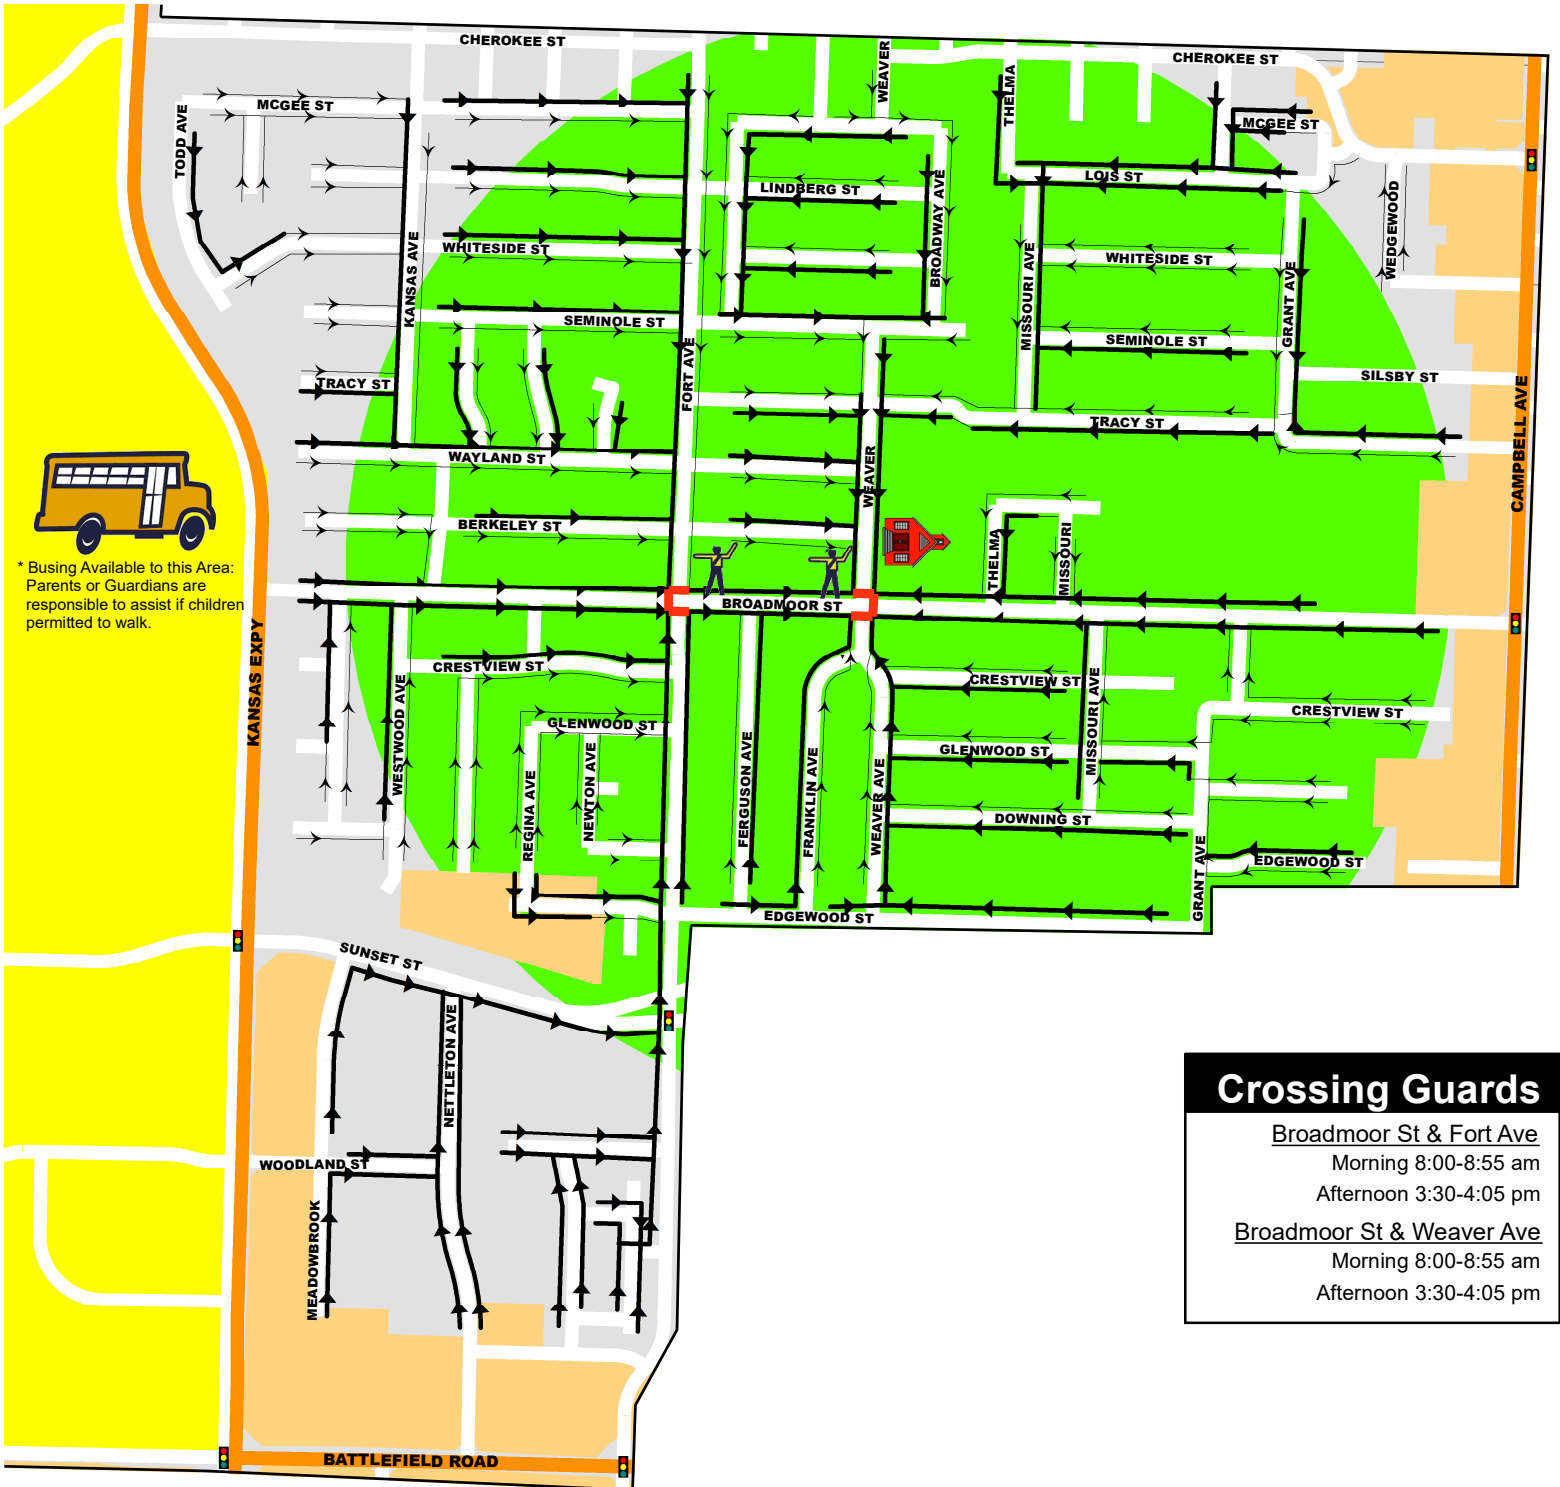

# MARK TWAIN ELEMENTARY

WALKING ROUTE \*

SCHOOL YEAR 2019-2020

## Legend

- |  |                  |   |                           |
|--|------------------|---|---------------------------|
|  | CROSSING GUARD   |  | WALKING ROUTE W/SIDEWALK  |
|  | 1/2 MILE RADIUS  |  | WALKING ROUTE NO SIDEWALK |
|  | SCHOOL CROSSWALK |  | BARRIER STREET            |
|  | SCHOOL BOUNDARY  |  | SIGNAL                    |
|  | NON-RESIDENTIAL  |  | BUSING AVAILABLE          |

## School Times

Start 8:50 am  
Dismissal 3:35 pm

This map recommends a walking route based on sidewalk inventory and existing crossing features to assist parents who chose to have their child walk to school. The primary responsibility for the safety of their Children is with the parents.

### Crossing Guards

Broadmoor St & Fort Ave  
Morning 8:00-8:55 am  
Afternoon 3:30-4:05 pm

Broadmoor St & Weaver Ave  
Morning 8:00-8:55 am  
Afternoon 3:30-4:05 pm