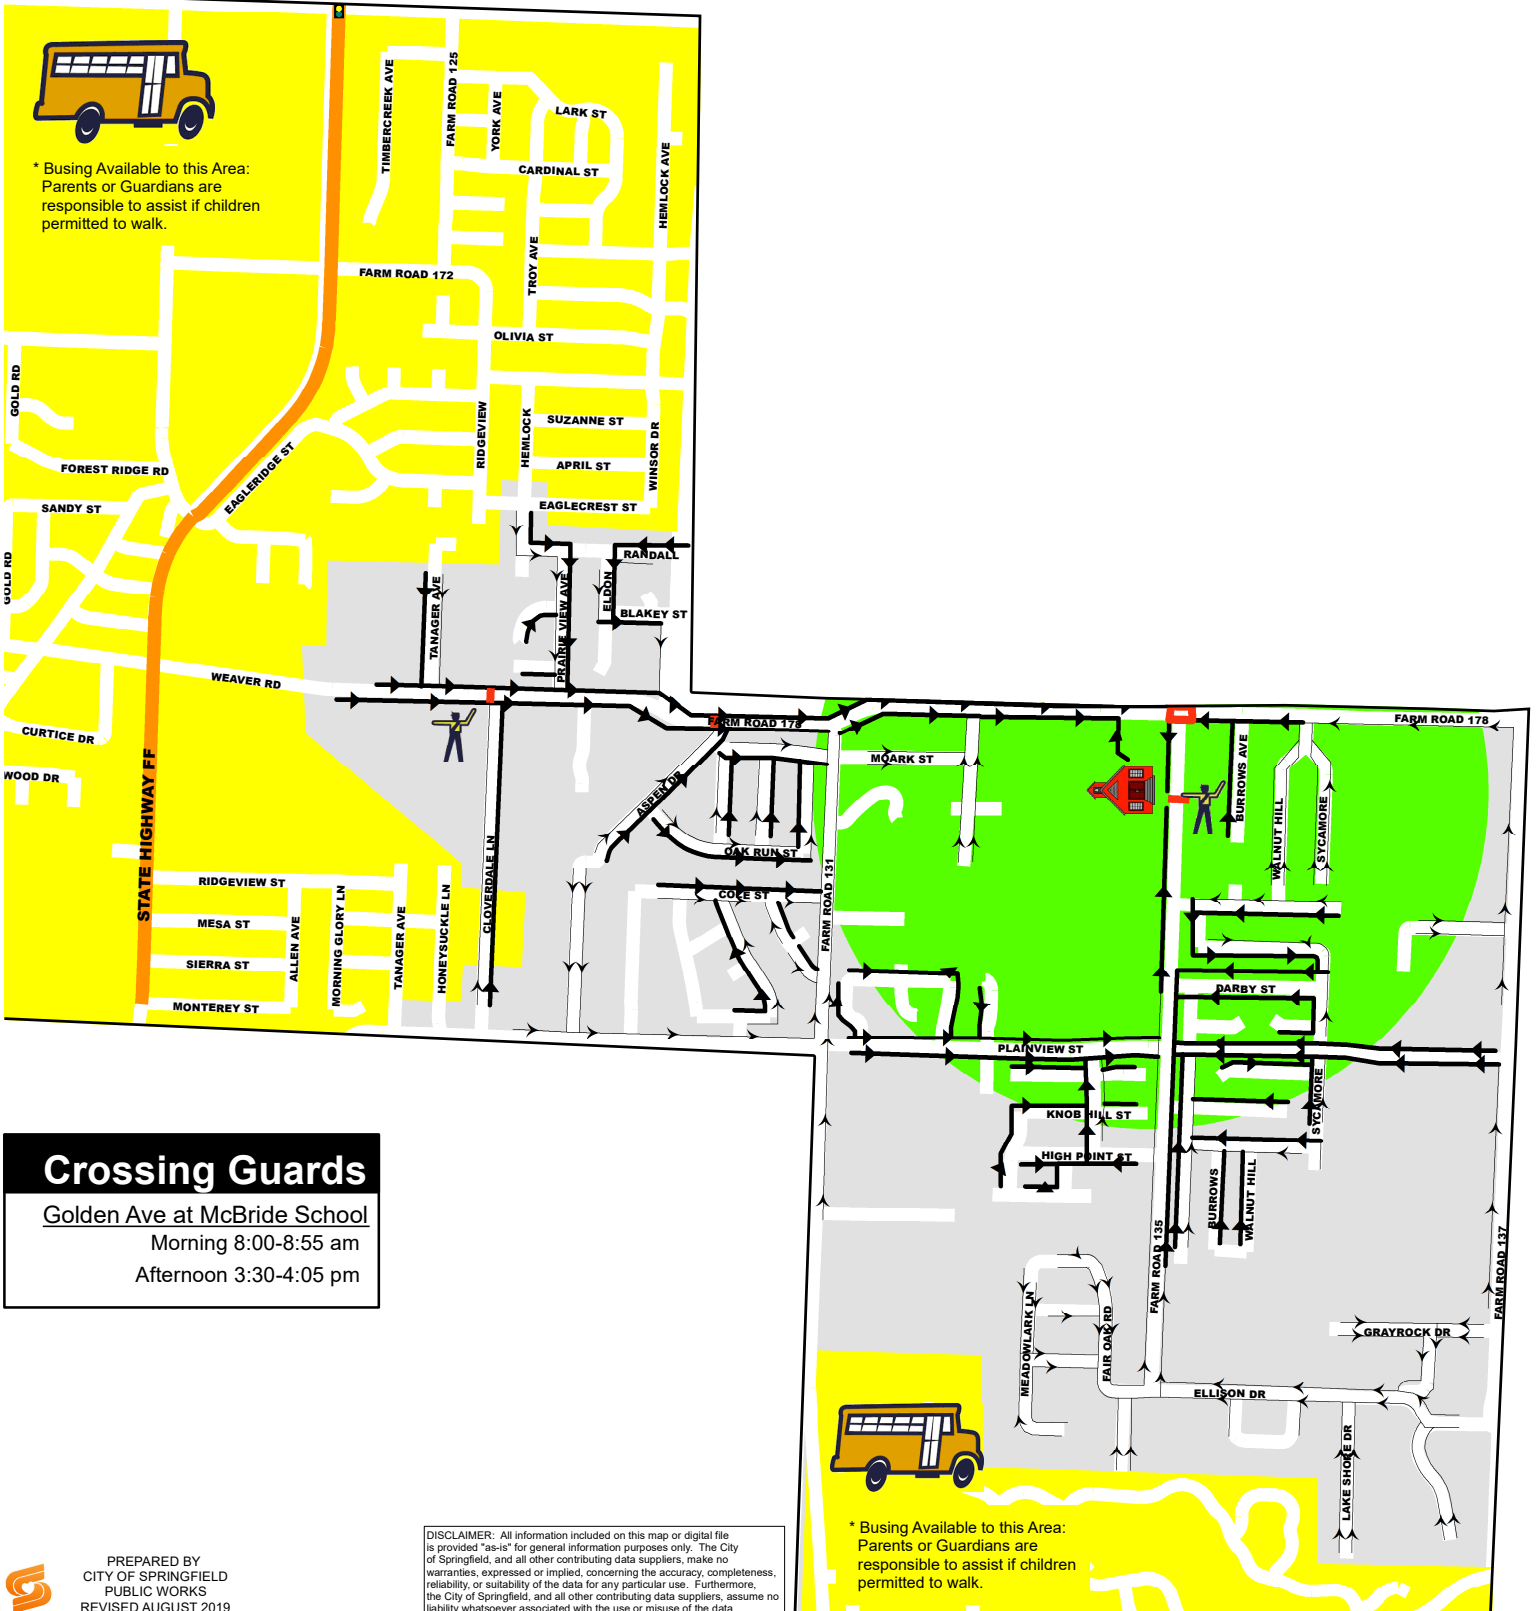

McBRIDE ELEMENTARY

WALKING ROUTE *

SCHOOL YEAR 2019-2020

Legend

- CROSSING GUARD
- 1/2 MILE RADIUS
- SCHOOL CROSSWALK
- SCHOOL BOUNDARY
- BUSING AVAILABLE
- WALKING ROUTE W/SIDEWALK
- WALKING ROUTE NO SIDEWALK
- BARRIER STREET
- SIGNAL

School Times

Start 8:50 am
Dismissal 3:35 pm

This map recommends a walking route based on sidewalk inventory and existing crossing features to assist parents who chose to have their child walk to school. The primary responsibility for the safety of their Children is with the parents.

* Busing Available to this Area: Parents or Guardians are responsible to assist if children permitted to walk.

Crossing Guards

Golden Ave at McBride School
Morning 8:00-8:55 am
Afternoon 3:30-4:05 pm

* Busing Available to this Area: Parents or Guardians are responsible to assist if children permitted to walk.