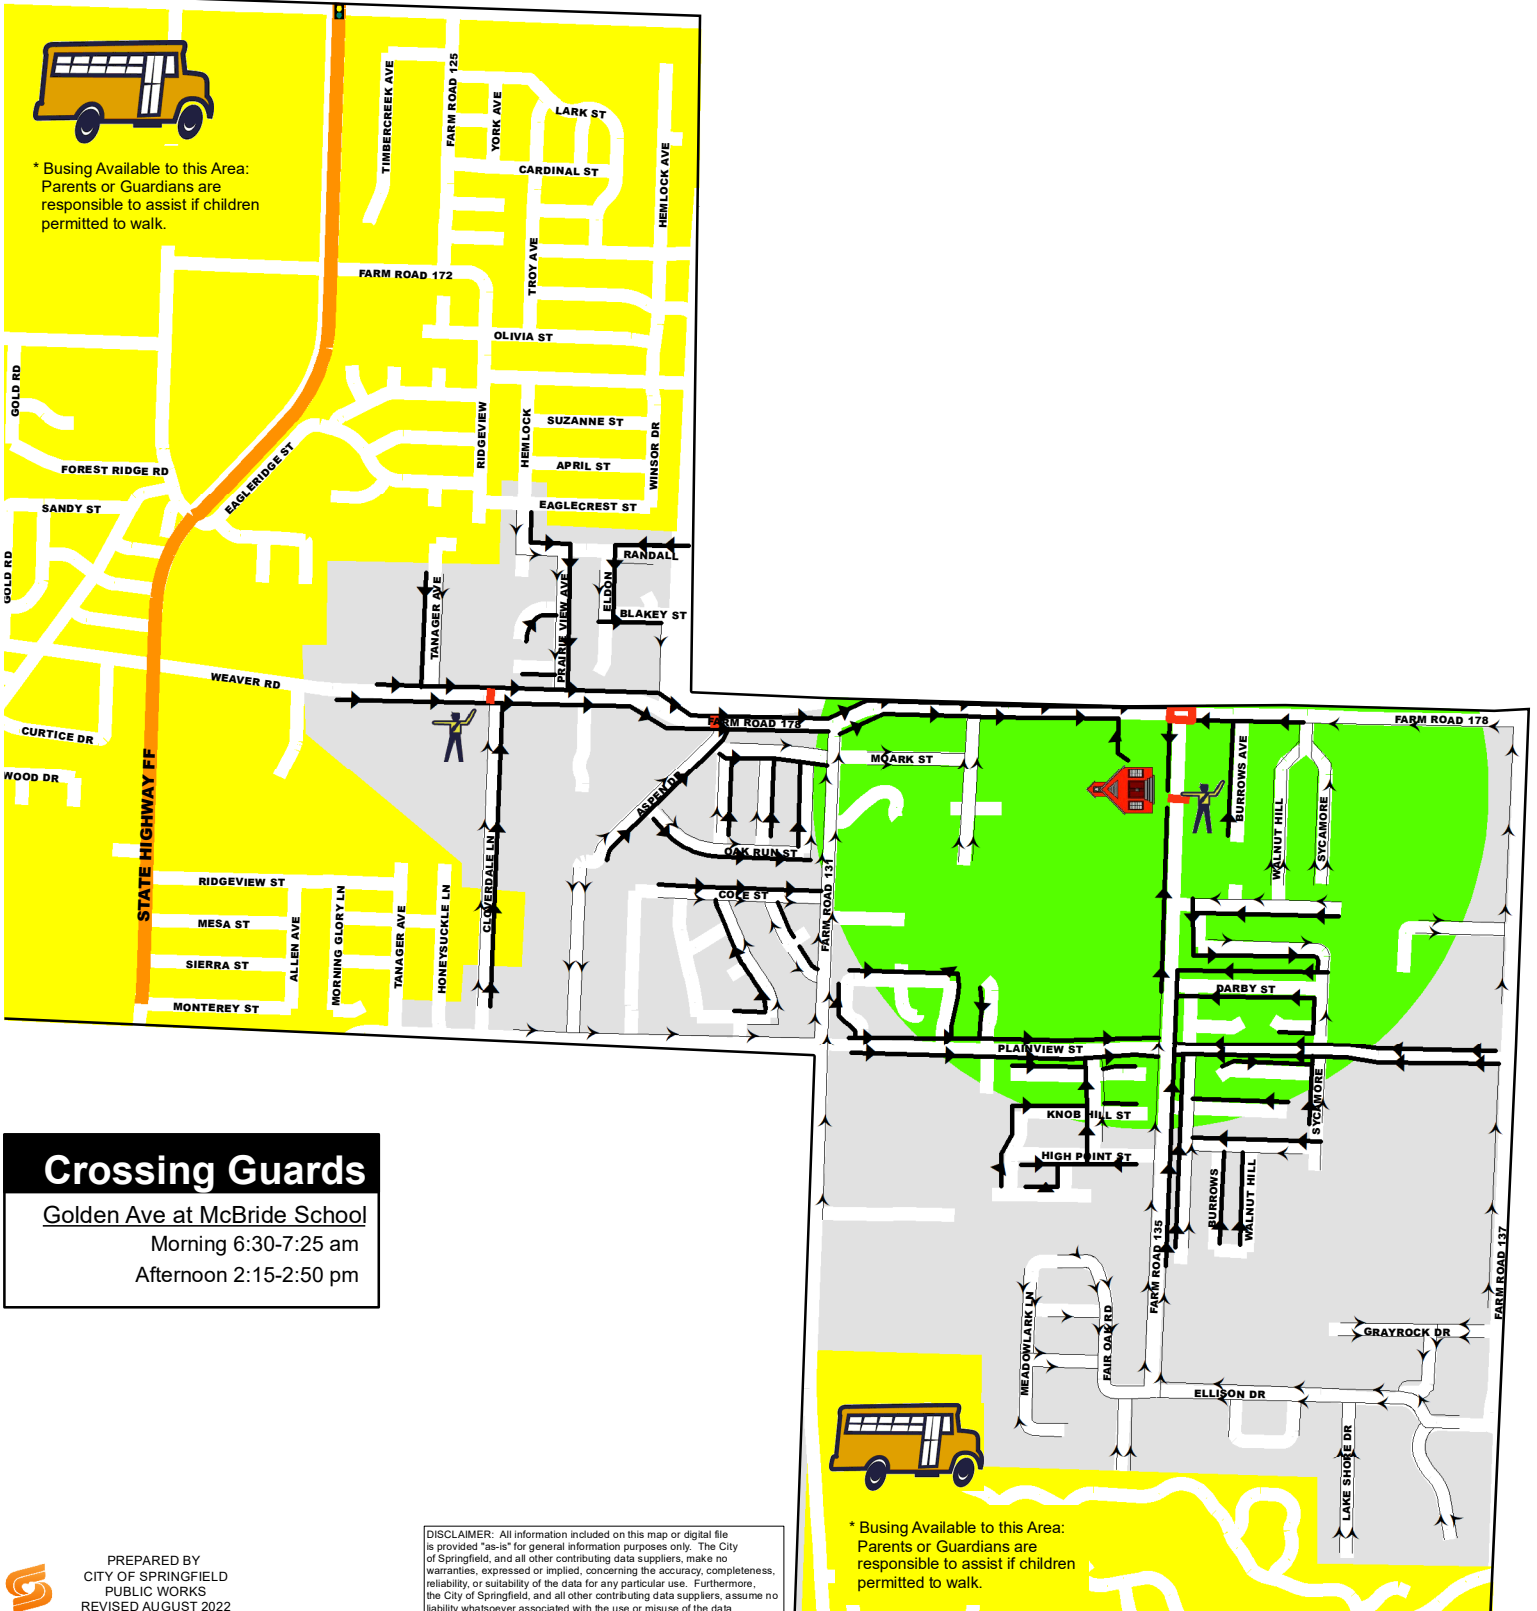

McBRIDE ELEMENTARY

WALKING ROUTE *

SCHOOL YEAR 2022-2023

Legend

- CROSSING GUARD
- 1/2 MILE RADIUS
- SCHOOL CROSSWALK
- SCHOOL BOUNDARY
- BUSING AVAILABLE
- WALKING ROUTE W/SIDEWALK
- WALKING ROUTE NO SIDEWALK
- BARRIER STREET
- SIGNAL

School Times

Start 7:20 am
Dismissal 2:20 pm

This map recommends a walking route based on sidewalk inventory and existing crossing features to assist parents who chose to have their child walk to school. The primary responsibility for the safety of their Children is with the parents.

* Busing Available to this Area: Parents or Guardians are responsible to assist if children permitted to walk.

Crossing Guards

Golden Ave at McBride School
Morning 6:30-7:25 am
Afternoon 2:15-2:50 pm

* Busing Available to this Area: Parents or Guardians are responsible to assist if children permitted to walk.